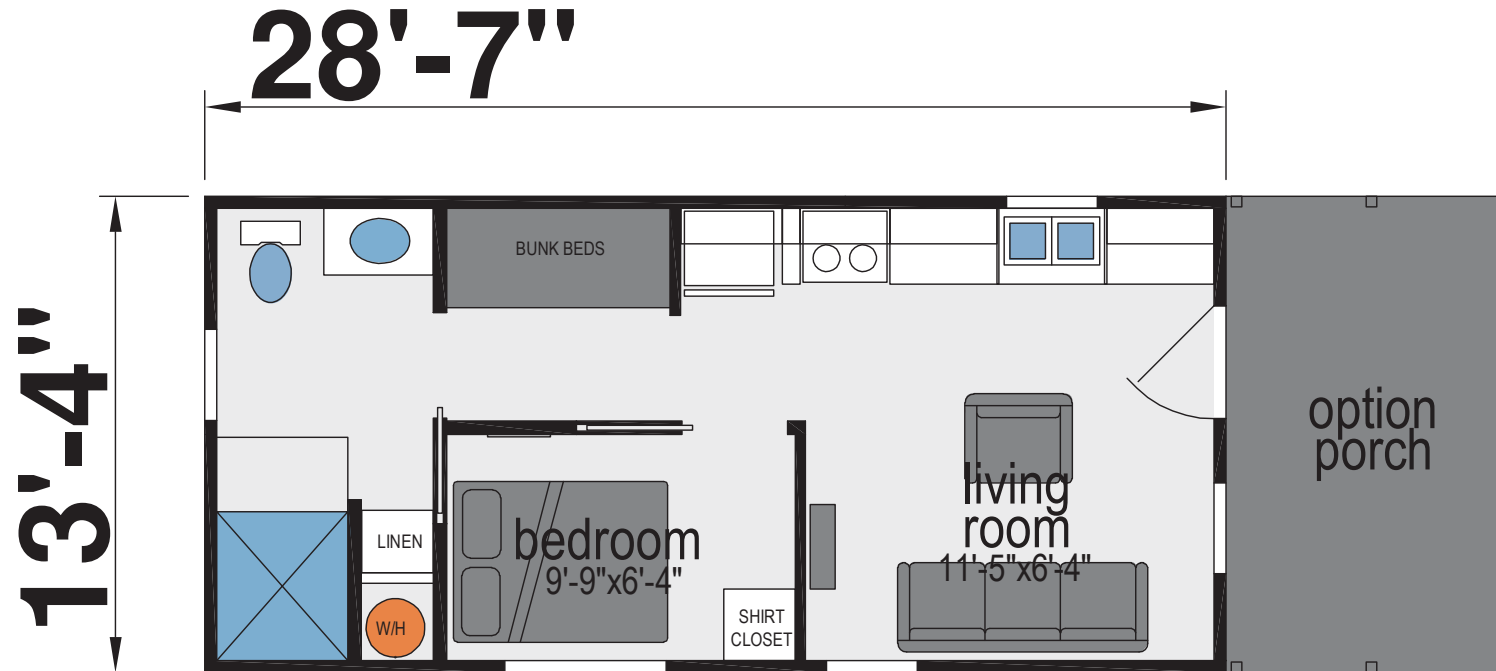

Nordmont

Shore Park Series

399 SQ. FT. (Approximate) 1 Bedroom, 1 Bath

Last Updated: 8-19-24

CHAMPION HOMES CENTER
77 Horseshoe Rd.
Leola, PA 17540

LE.ParkModelsDirect.com | 1-800-620-3759

IMPORTANT: Champion Homes reserves the right to modify, cancel or substitute products or features of this event at any time without prior notice or obligation. Pictures and other promotional materials are representative and may depict or contain floor plans, square footages, elevations, options, upgrades, extra design features, decorations, floor coverings, specialty light fixtures, custom paint and wall coverings, window treatments, landscaping, sound and alarm systems, furnishings, appliances, and other designer/decorator features and amenities that are not included as part of the home and/or may not be available at all locations. Home, pricing and community information is subject to change, and homes to prior sale, at any time without notice or obligation. ©2020 Champion Homes. All rights reserved.