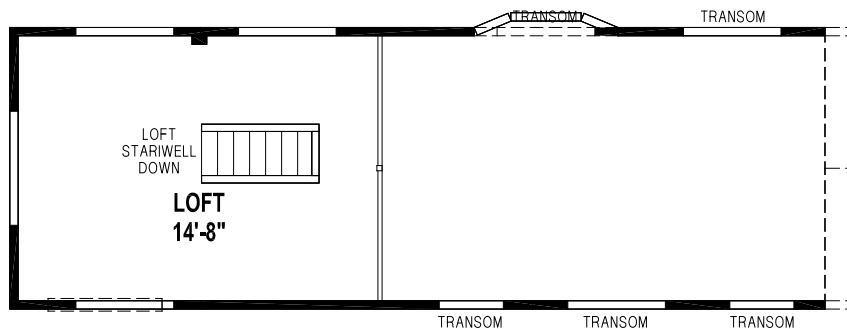

Shelton

Shore Park New England Series

Factory Expo

PARK MODEL HOMES

Park Model
1 Bedroom, 1 Bath, Loft
Approx. 399 Sq. Ft.

Last Updated: 5-16-17

LOFT STORAGE AREA

Factory Expo Home Centers
77 Horseshoe Road
Leola, PA 17540