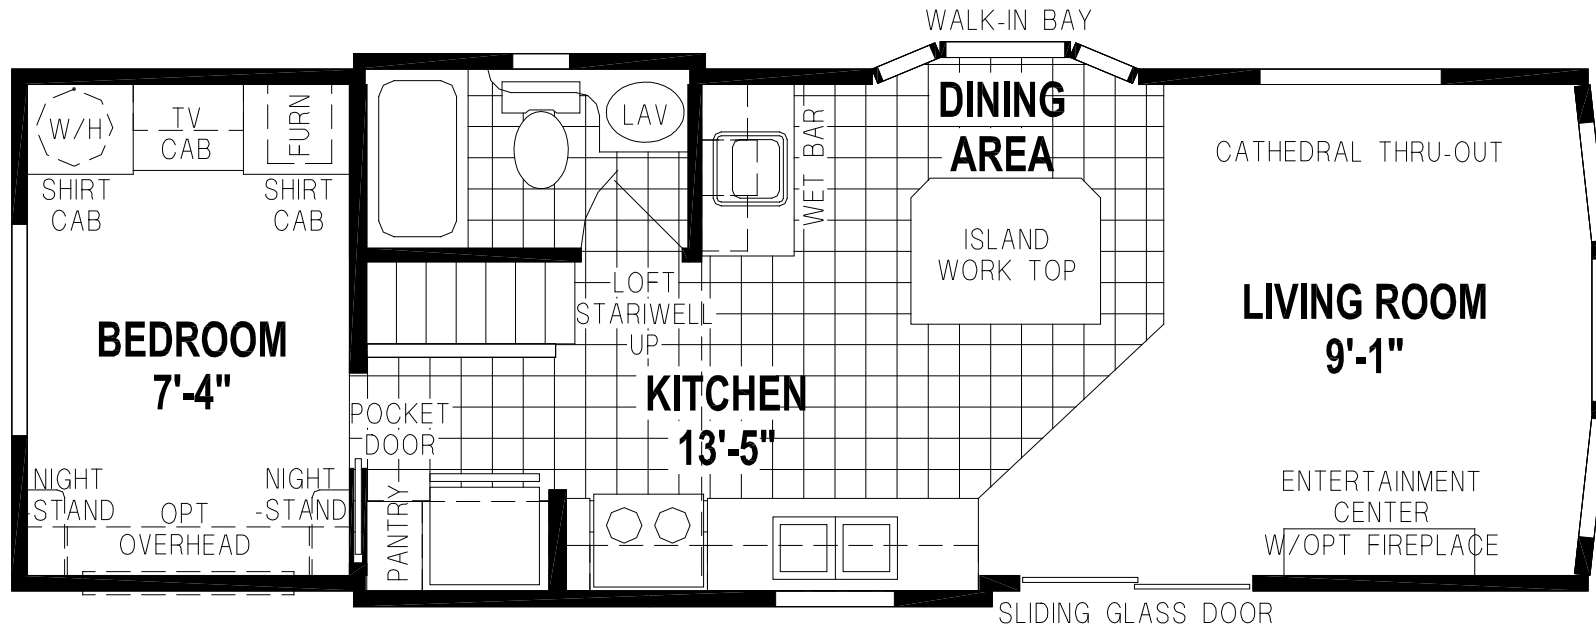

Shelton

Shore Park New England Series

Factory Expo

PARK MODEL HOMES

Park Model
1 Bedroom, 1 Bath, Loft
Approx. 399 Sq. Ft.

Last Updated: 5-16-17

LOFT STORAGE AREA

Factory Expo Home Centers
77 Horseshoe Road
Leola, PA 17540