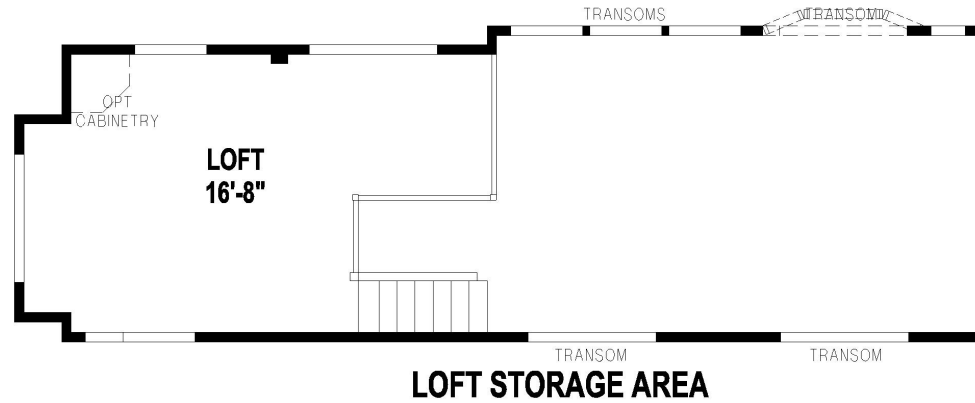

Woodcliff

Shore Park Series

Factory Expo

PARK MODEL HOMES

Park Model
1 Bedroom, 1 Bath, Loft
Approx. 399 Sq. Ft.

Last Updated: 12-5-19

2nd LEVEL
STORAGE LOFT

LOFT STORAGE AREA

1941CTR/34'-10"12 1BEDROOM - CATHEDRAL THRU-OUT

1st LEVEL
MAIN

Factory Expo Home Centers
77 Horseshoe Road
Leola, PA 17540

I authorize Factory Expo to build my house, per this plan.

X _____

Customer Signature/Date