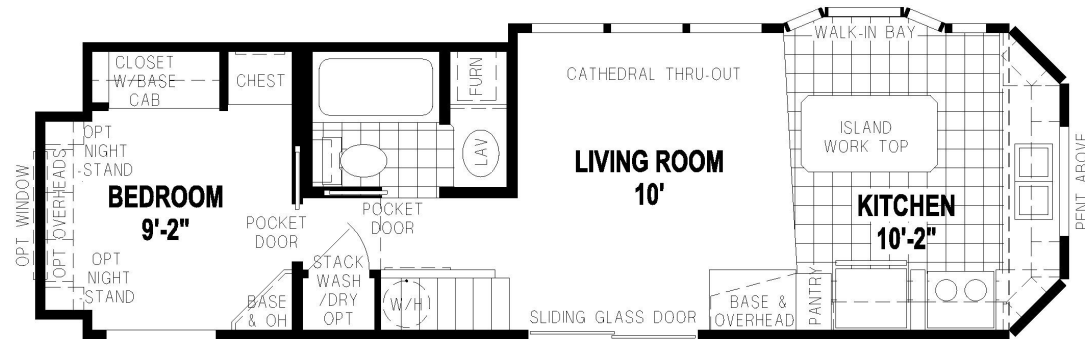

Woodcliff

Shore Park Series

Factory Expo

PARK MODEL HOMES

Park Model
1 Bedroom, 1 Bath, Loft
Approx. 399 Sq. Ft.

Last Updated: 12-5-19

2nd LEVEL
STORAGE LOFT

LOFT STORAGE AREA

1941CTR/34'-10"12 1BEDROOM - CATHEDRAL THRU-OUT

1st LEVEL
MAIN

Factory Expo Home Centers
77 Horseshoe Road
Leola, PA 17540

I authorize Factory Expo to build my house, per this plan.

X _____

Customer Signature/Date