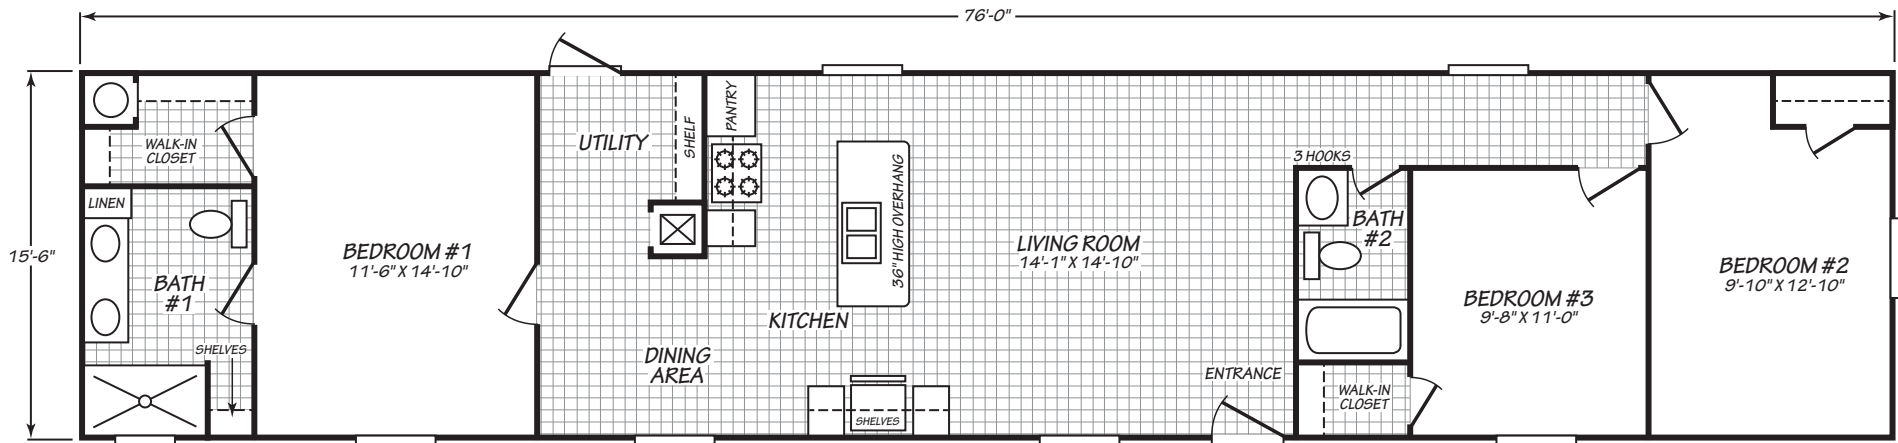

# Alston

Factory Advantage Series

1,178 SQ. FT. (Approximate) 3 Bedroom, 2 Bath

Last Updated: 5-11-23

**FACTORY EXPO HOME CENTERS**  
739 Hwy 52 Bypass West  
Lafayette TN 37083

**MobileHomeExpo.com | 1-800-959-3014**