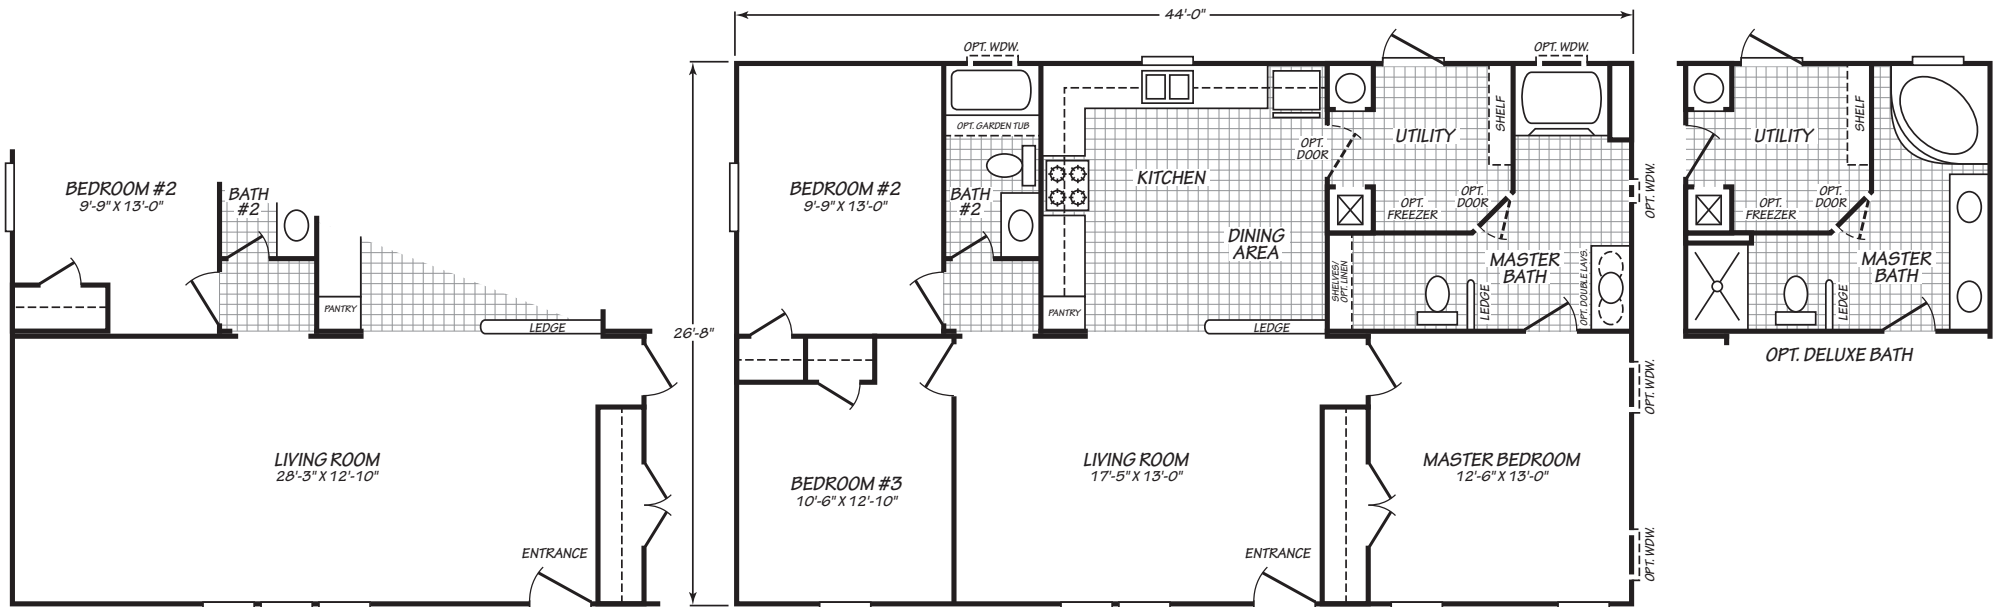

Arrington

Factory Advantage Series 

3 Bedroom, 2 Bath
Approx. 1,173 Sq. Ft.

Last Updated: 7-26-18

Factory Expo Home Centers
739 Hwy 52 Bypass West
Lafayette, Tennessee 37083

I authorize Factory Expo to build my house, per this plan.