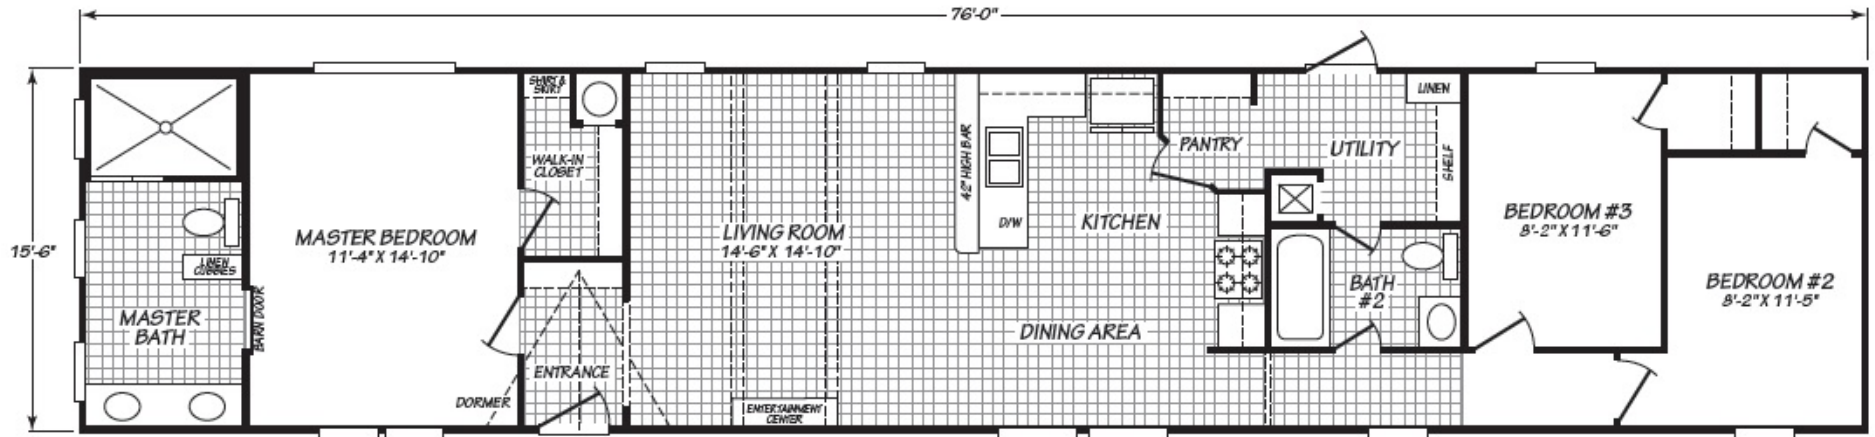

Barkley

Expo Elite Series 

Factory Expo

"Factory Direct Pricing" HOME CENTERS

3 Bedroom, 2 Bath
Approx. 1,178 Sq. Ft.

Last Updated: 4-10-18

OPT. TWO BEDROOM

Factory Expo Home Centers
739 Hwy 52 Bypass West
Lafayette, Tennessee 37083