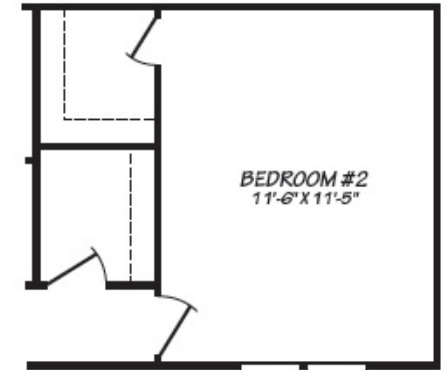

Barkley

Expo Elite Series 

Factory Expo

"Factory Direct Pricing" HOME CENTERS

3 Bedroom, 2 Bath
Approx. 1,178 Sq. Ft.

Last Updated: 4-10-18

OPT. TWO BEDROOM

Factory Expo Home Centers
739 Hwy 52 Bypass West
Lafayette, Tennessee 37083