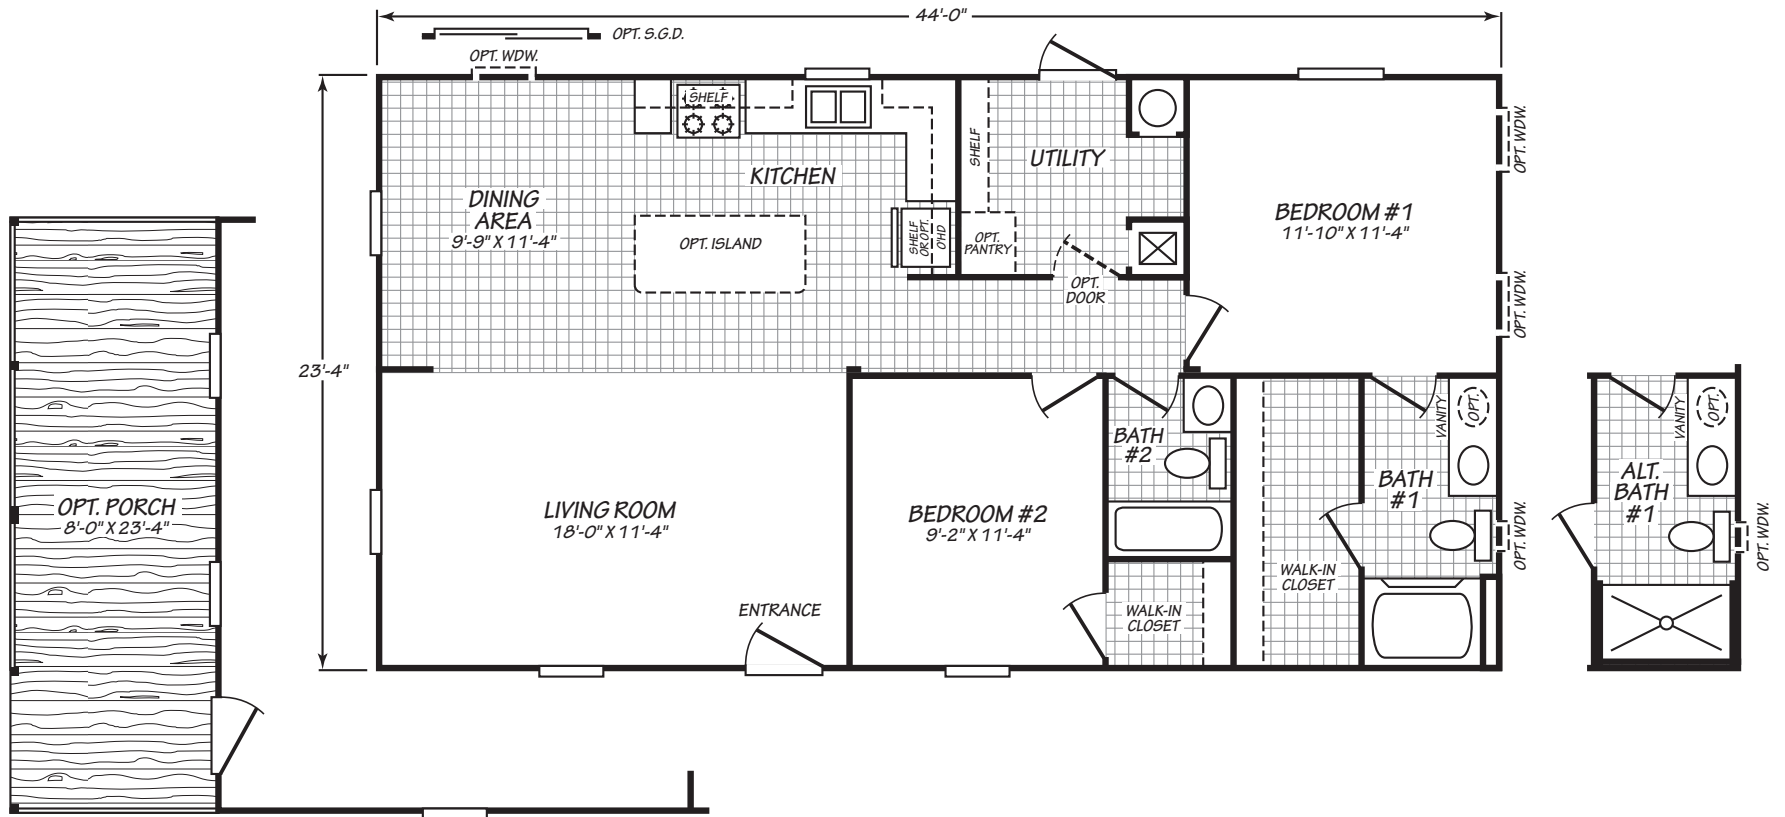

Bellevue

Factory Advantage Series

1,026 SQ. FT. (Approximate) 2 Bedroom, 2 Bath

Last Updated: 3-19-21

FACTORY EXPO HOME CENTERS
739 Hwy 52 Bypass West
Lafayette TN 37083

MobileHomeExpo.com | 1-800-959-3014