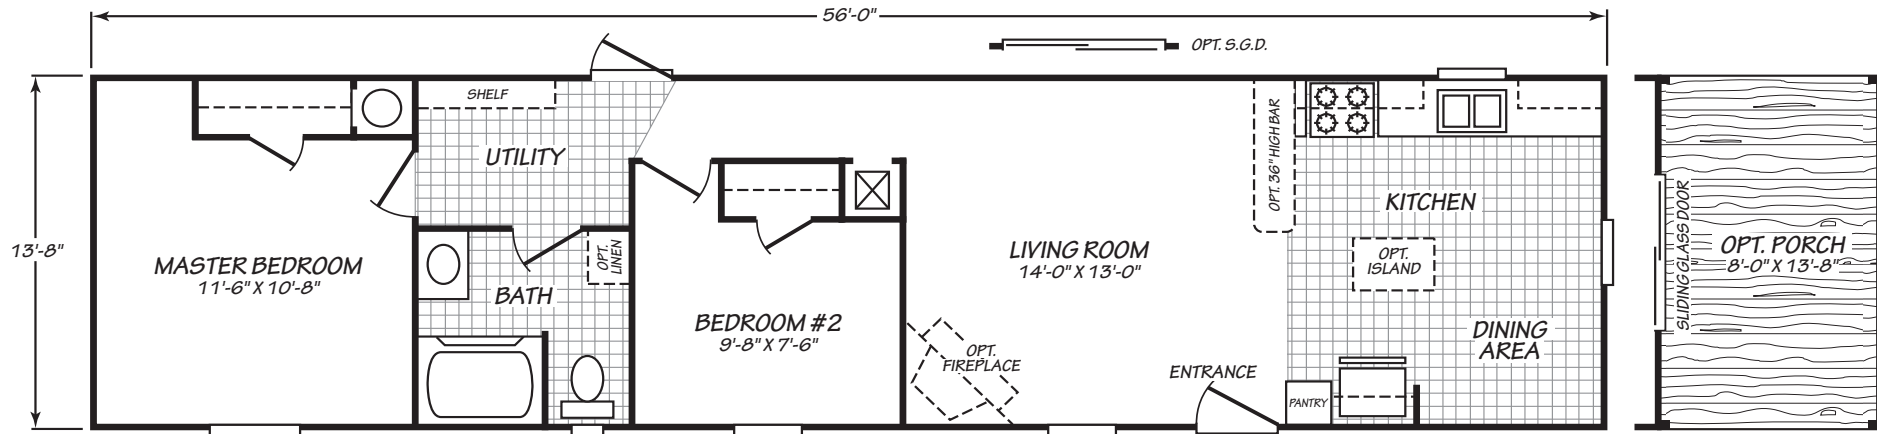

Birchwood

Blue Ridge Series by **Cavco**

Factory Expo
"Factory Direct Pricing" HOME CENTERS

2 Bedroom, 1 Bath
Approx. 764 Sq. Ft.

Last Updated: 6-25-19

Factory Expo Home Centers
739 Hwy 52 Bypass West
Lafayette, Tennessee 37083