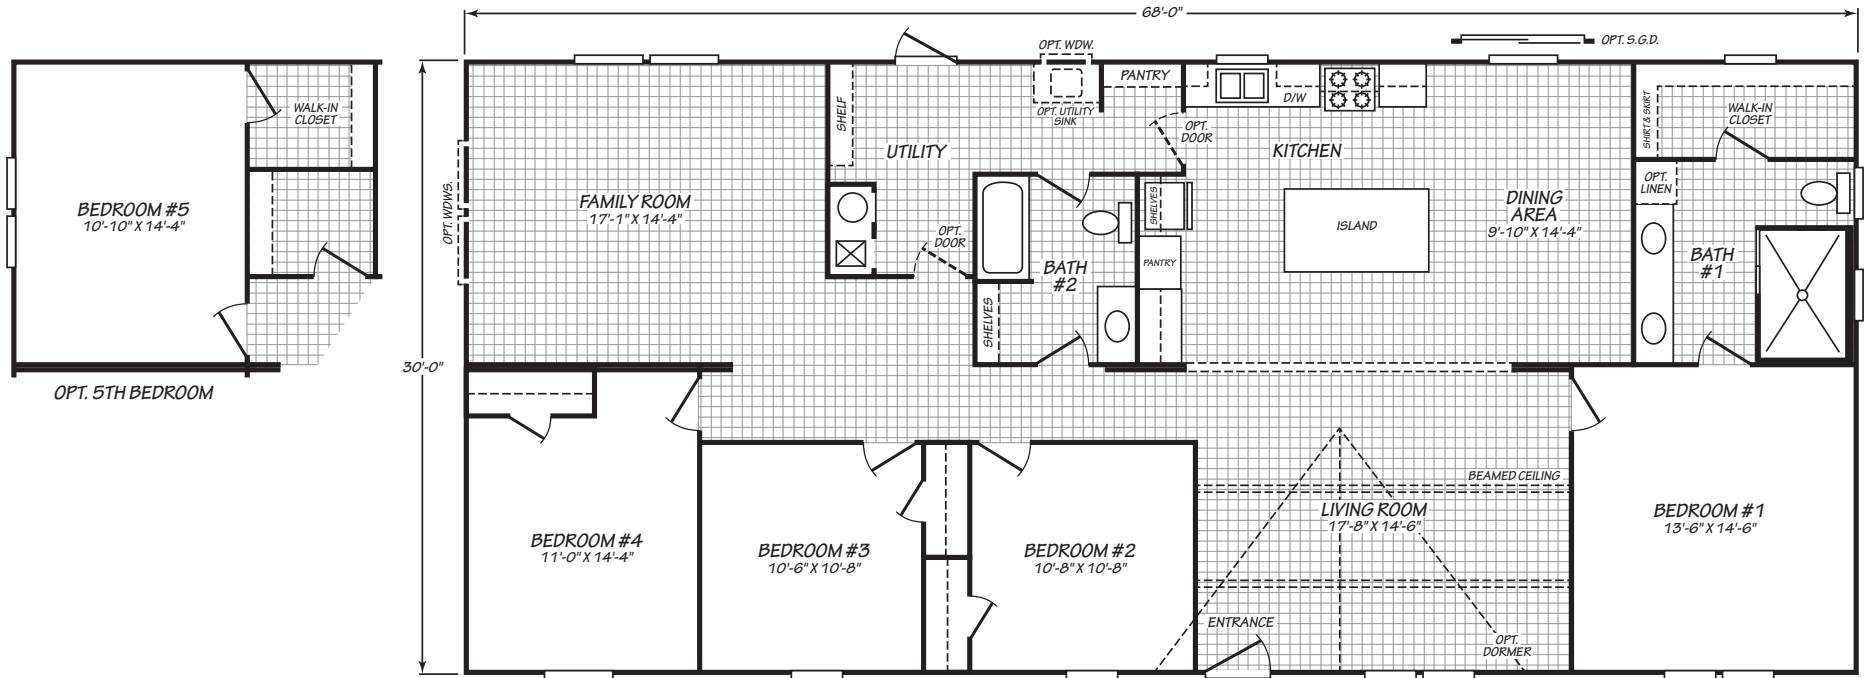

# Bradley

Edge Series

2,040 SQ. FT. (Approximate) 4 Bedroom, 2 Bath

Last Updated: 12-6-23

**FACTORY EXPO HOME CENTERS**  
739 Hwy 52 Bypass West  
Lafayette TN 37083

**MobileHomeExpo.com | 1-800-959-3014**