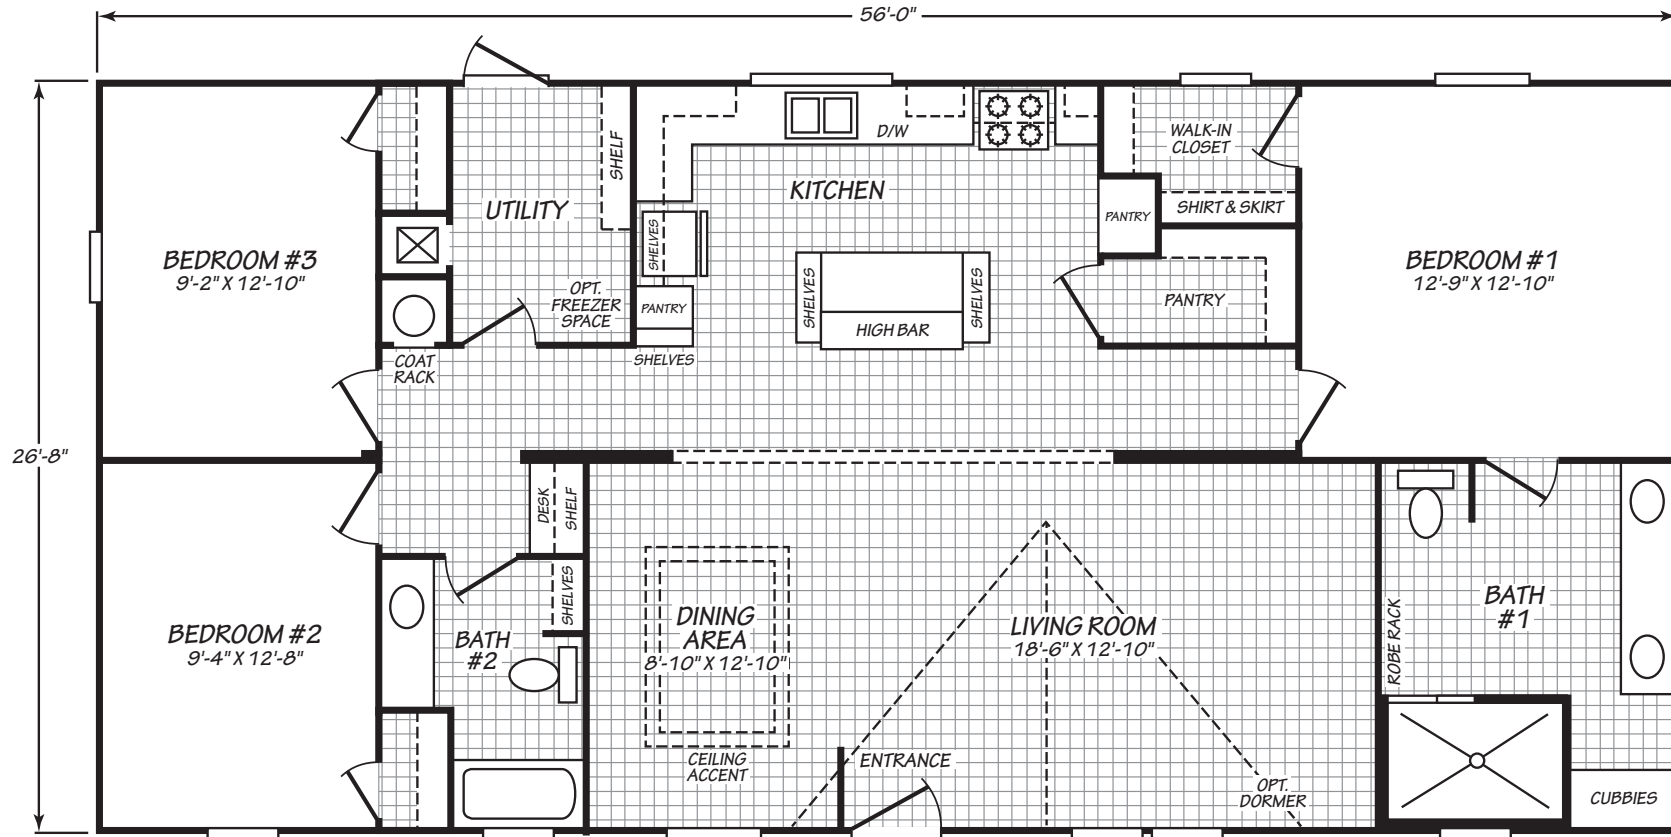

# Bratton

Edge Series

1,493 SQ. FT. (Approximate) 3 Bedroom, 2 Bath

Last Updated: 12-6-23

**FACTORY EXPO HOME CENTERS**  
739 Hwy 52 Bypass West  
Lafayette TN 37083

**MobileHomeExpo.com | 1-800-959-3014**