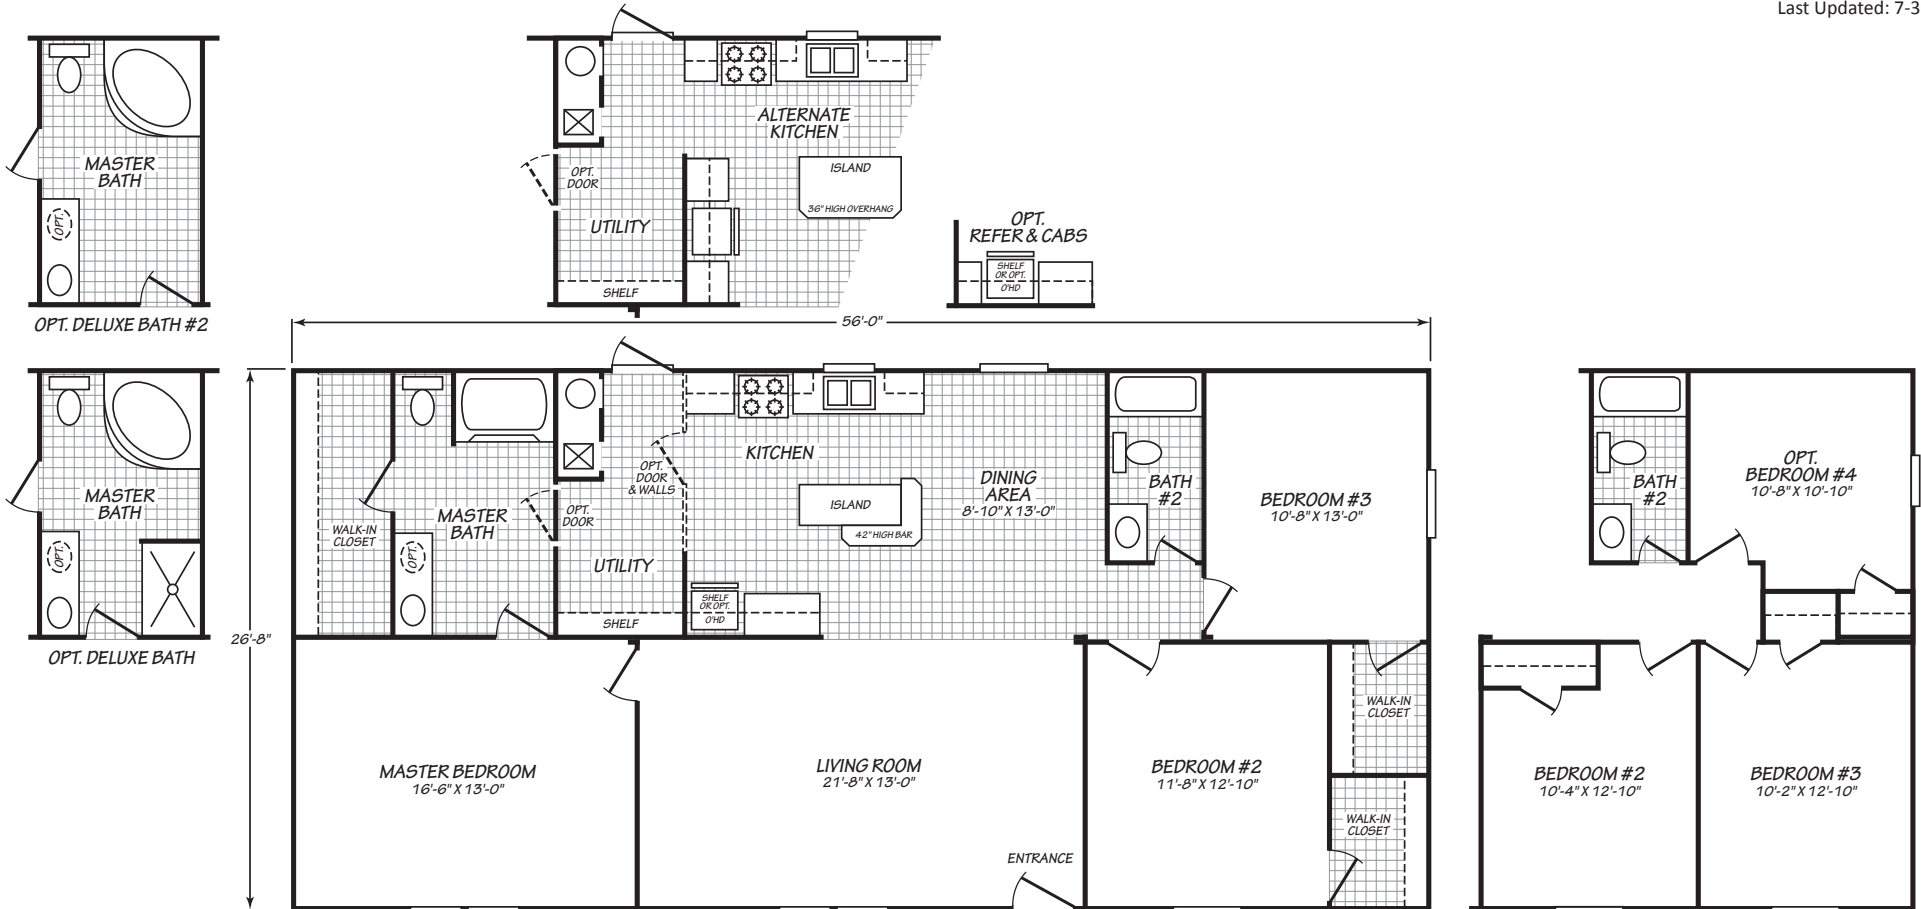

# Factory Expo

"Factory Direct Pricing" HOME CENTERS

3 Bedroom, 2 Bath  
Approx. 1,492 Sq. Ft.

Last Updated: 7-30-18

Factory Expo Home Centers  
739 Hwy 52 Bypass West  
Lafayette, Tennessee 37083

I authorize Factory Expo to build my house, per this plan.