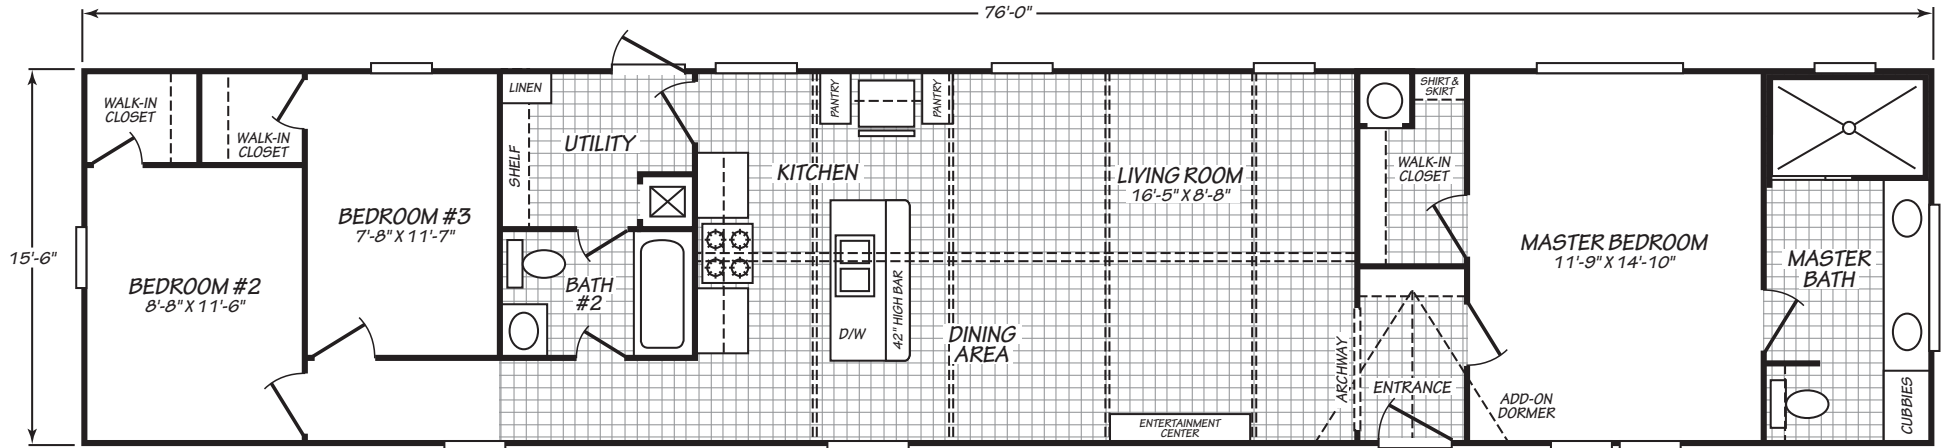

Brentwood
Expo Elite Series *Caveo*

Factory Expo
"Factory Direct Pricing" HOME CENTERS

3 Bedroom, 2 Bath
Approx. 1,178 Sq. Ft.

Last Updated: 3-12-18

OPT. TWO BEDROOM

Factory Expo Home Centers
739 Hwy 52 Bypass West
Lafayette, Tennessee 37083