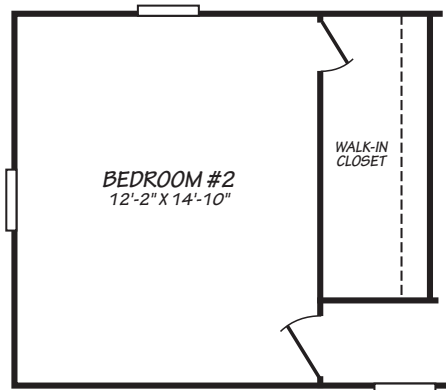

Brentwood
Expo Elite Series *Caveo*

Factory Expo
"Factory Direct Pricing" HOME CENTERS

3 Bedroom, 2 Bath
Approx. 1,178 Sq. Ft.

Last Updated: 3-12-18

OPT. TWO BEDROOM

Factory Expo Home Centers
739 Hwy 52 Bypass West
Lafayette, Tennessee 37083