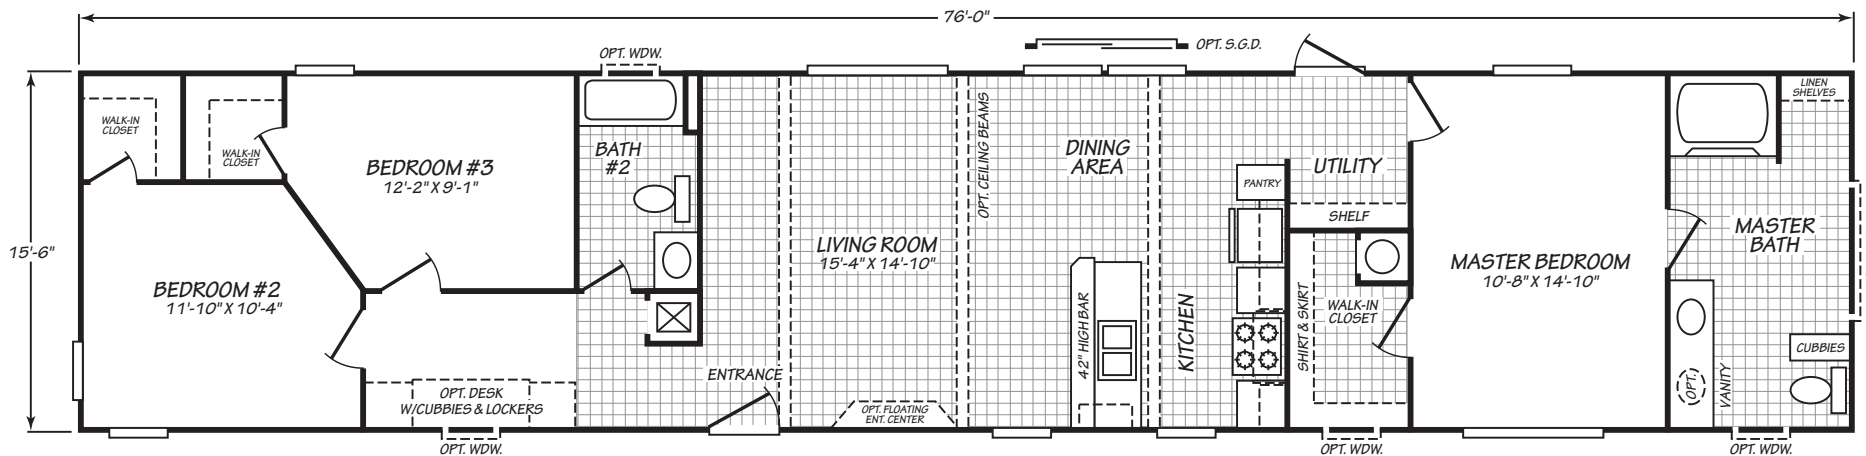

Buckner

Factory Advantage Series 

Factory Expo

"Factory Direct Pricing" HOME CENTERS

3 Bedroom, 2 Bath
Approx. 1,178 Sq. Ft.

Last Updated: 6-25-19

Factory Expo Home Centers
739 Hwy 52 Bypass West
Lafayette, Tennessee 37083