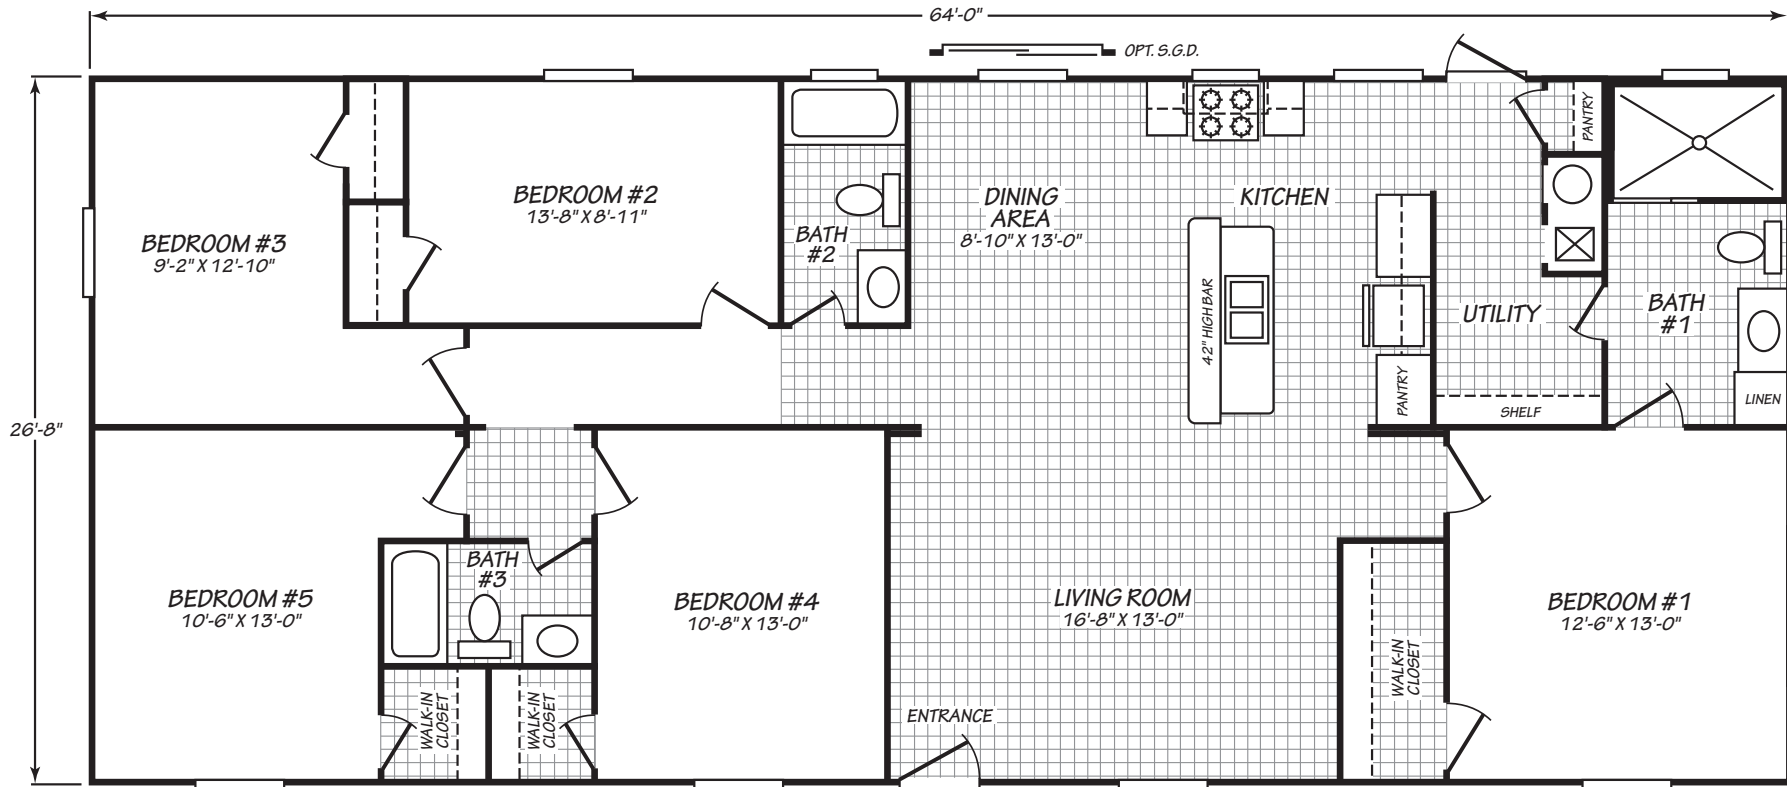

Clarksville

Factory Advantage Series 

Factory Expo

"Factory Direct Pricing" HOME CENTERS

5 Bedroom, 3 Baths
Approx. 1,706 Sq. Ft.

Last Updated: 6-25-19

Factory Expo Home Centers
739 Hwy 52 Bypass West
Lafayette, Tennessee 37083