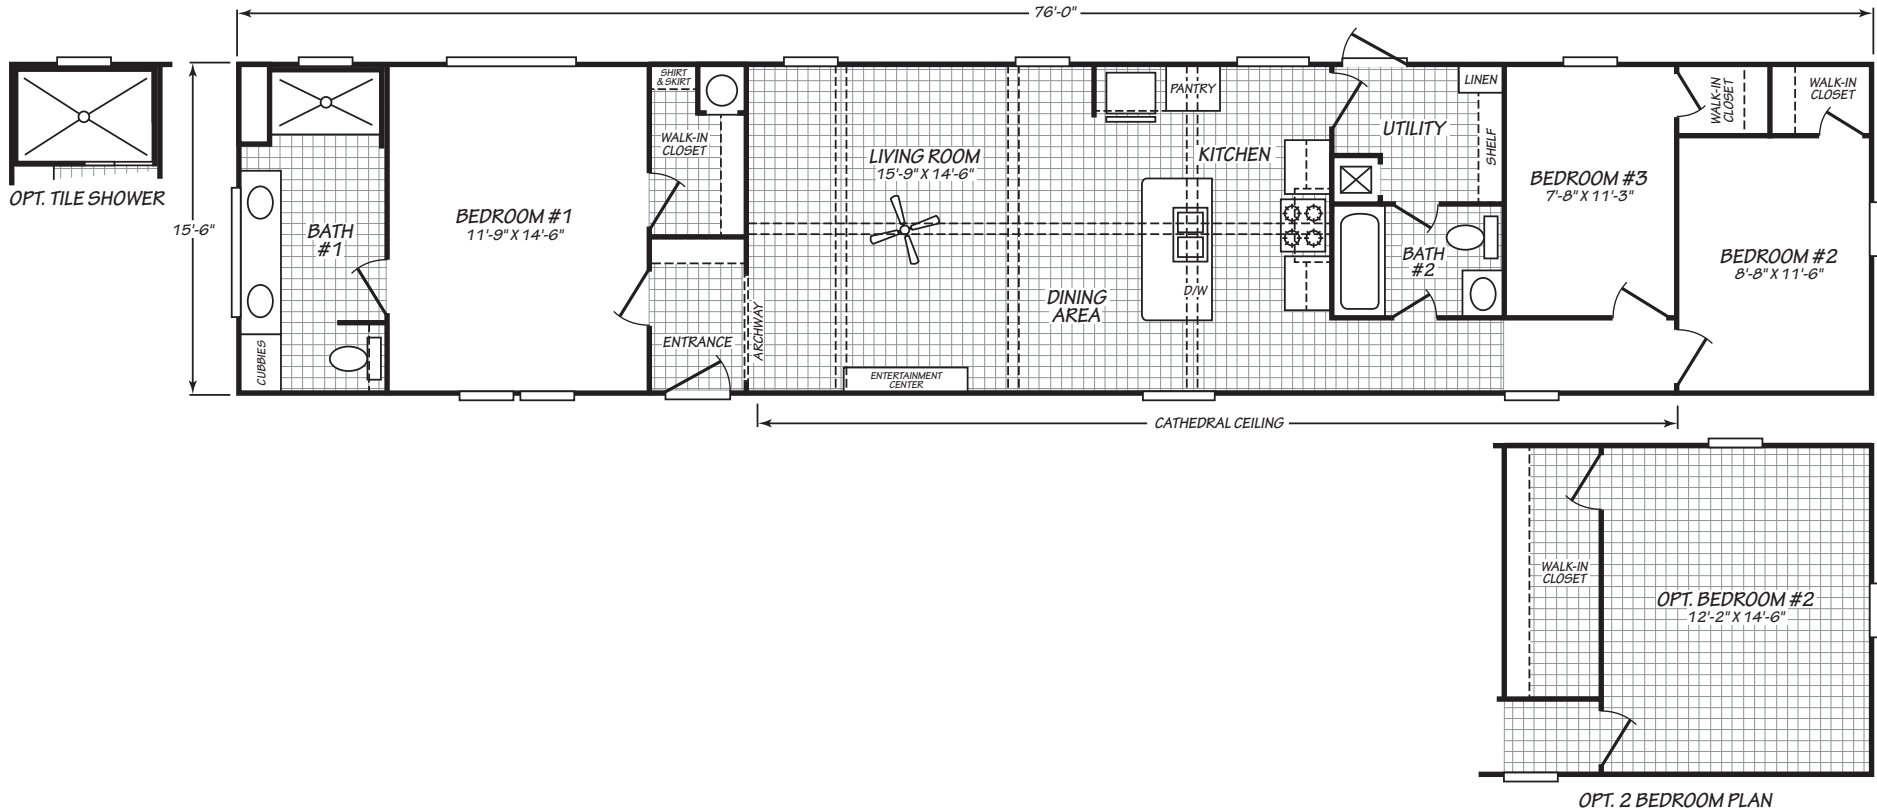

Clouden

Edge Series

1,178 SQ. FT. (Approximate) 3 Bedroom, 2 Bath

Last Updated: 12-6-23

FACTORY EXPO HOME CENTERS
739 Hwy 52 Bypass West
Lafayette TN 37083

MobileHomeExpo.com | 1-800-959-3014

IMPORTANT: Alta Cima Corp reserves the right to modify, cancel or substitute products or features of this event at any time without prior notice or obligation. Pictures and other promotional materials are representative and may depict or contain floor plans, square footages, elevations, options, upgrades, extra design features, decorations, floor coverings, specialty light fixtures, custom paint and wall coverings, window treatments, landscaping, sound and alarm systems, furnishings, appliances, and other designer/decorator features and amenities that are not included as part of the home and/or may not be available at all locations. Home, pricing and community information is subject to change, and homes to prior sale, at any time without notice or obligation. ©2020 Alta Cima Corp. All rights reserved.