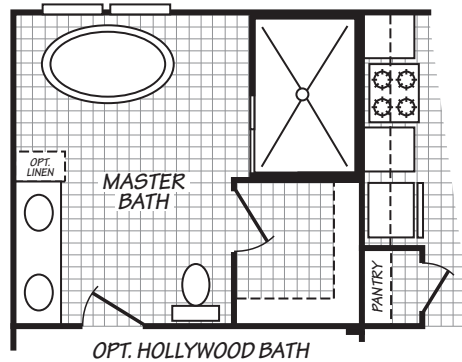

Coble

Factory Advantage Series 

Factory Expo

"Factory Direct Pricing" HOME CENTERS

3 Bedroom, 2 Bath Approx. 1,492 Sq. Ft.

Last Updated: 8-23-18

Factory Expo Home Centers
 739 Hwy 52 Bypass West
 Lafayette, Tennessee 37083