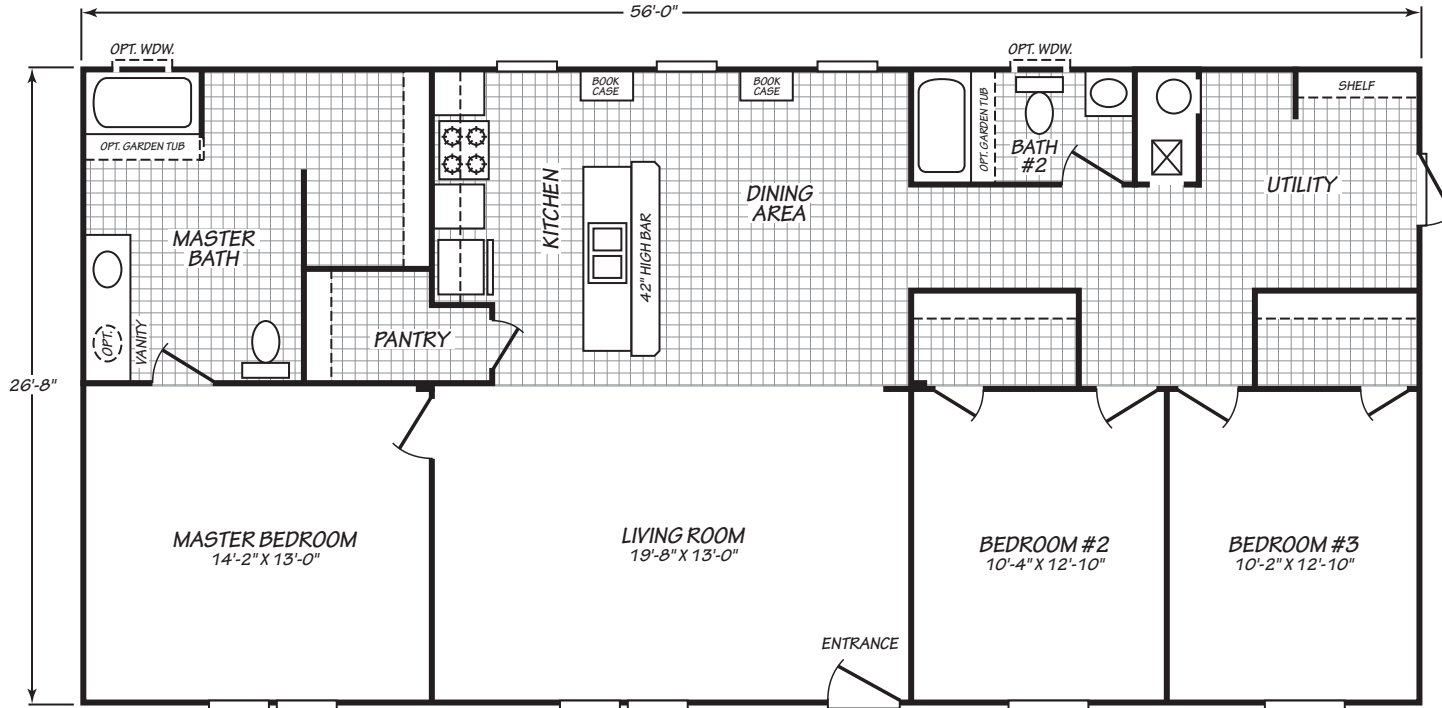

Coble

Factory Advantage Series 

Factory Expo

"Factory Direct Pricing" HOME CENTERS

3 Bedroom, 2 Bath Approx. 1,492 Sq. Ft.

Last Updated: 8-23-18

Factory Expo Home Centers
 739 Hwy 52 Bypass West
 Lafayette, Tennessee 37083