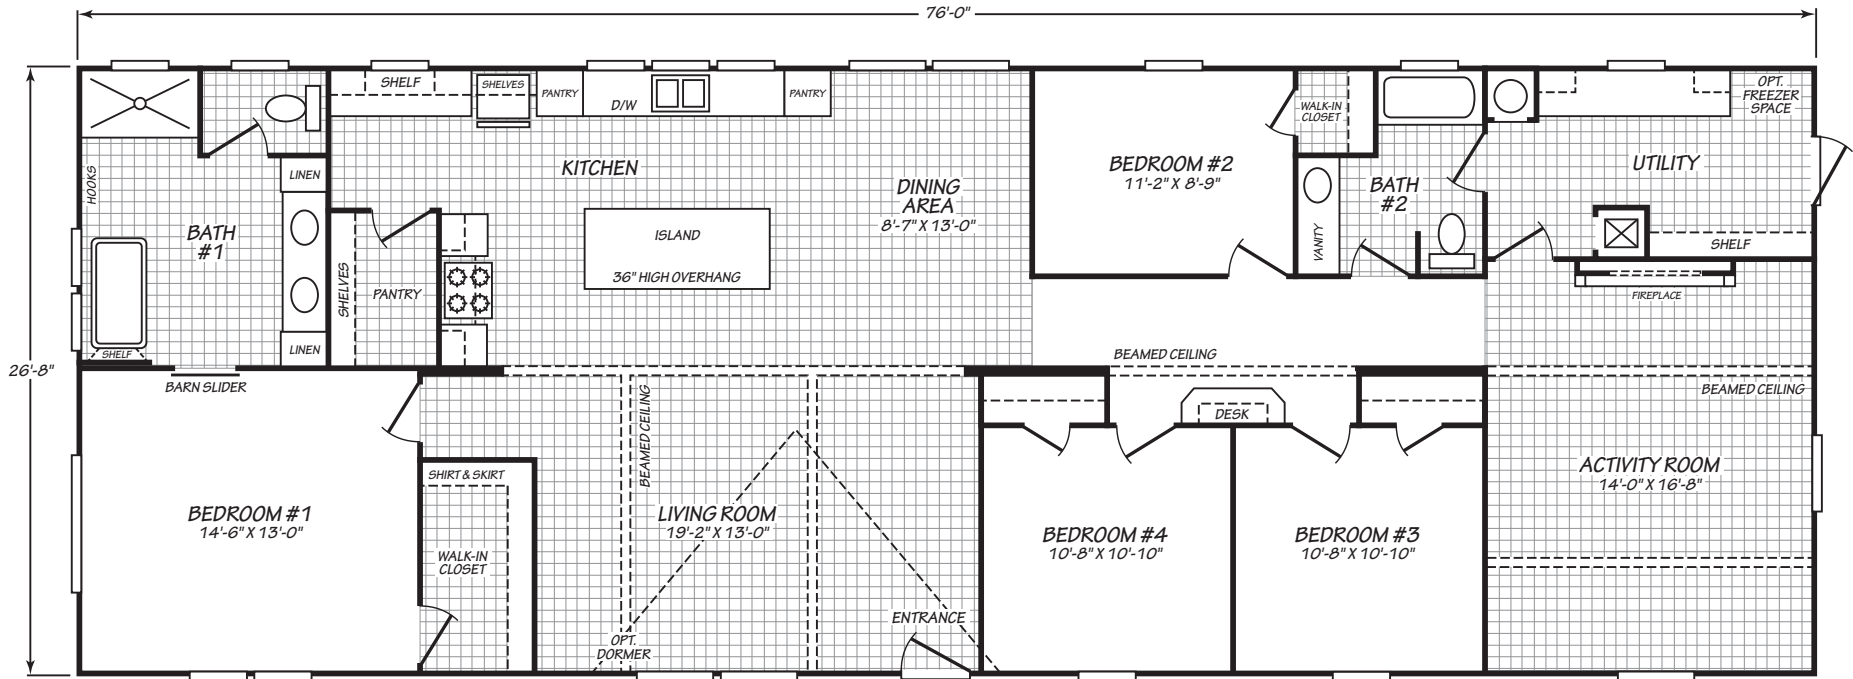

# Deerfield

Factory Advantage Series

2,026 SQ. FT. (Approximate) 4 Bedroom, 2 Bath

Last Updated: 8-3-22

**FACTORY EXPO HOME CENTERS**  
739 Hwy 52 Bypass West  
Lafayette TN 37083

**MobileHomeExpo.com | 1-800-959-3014**