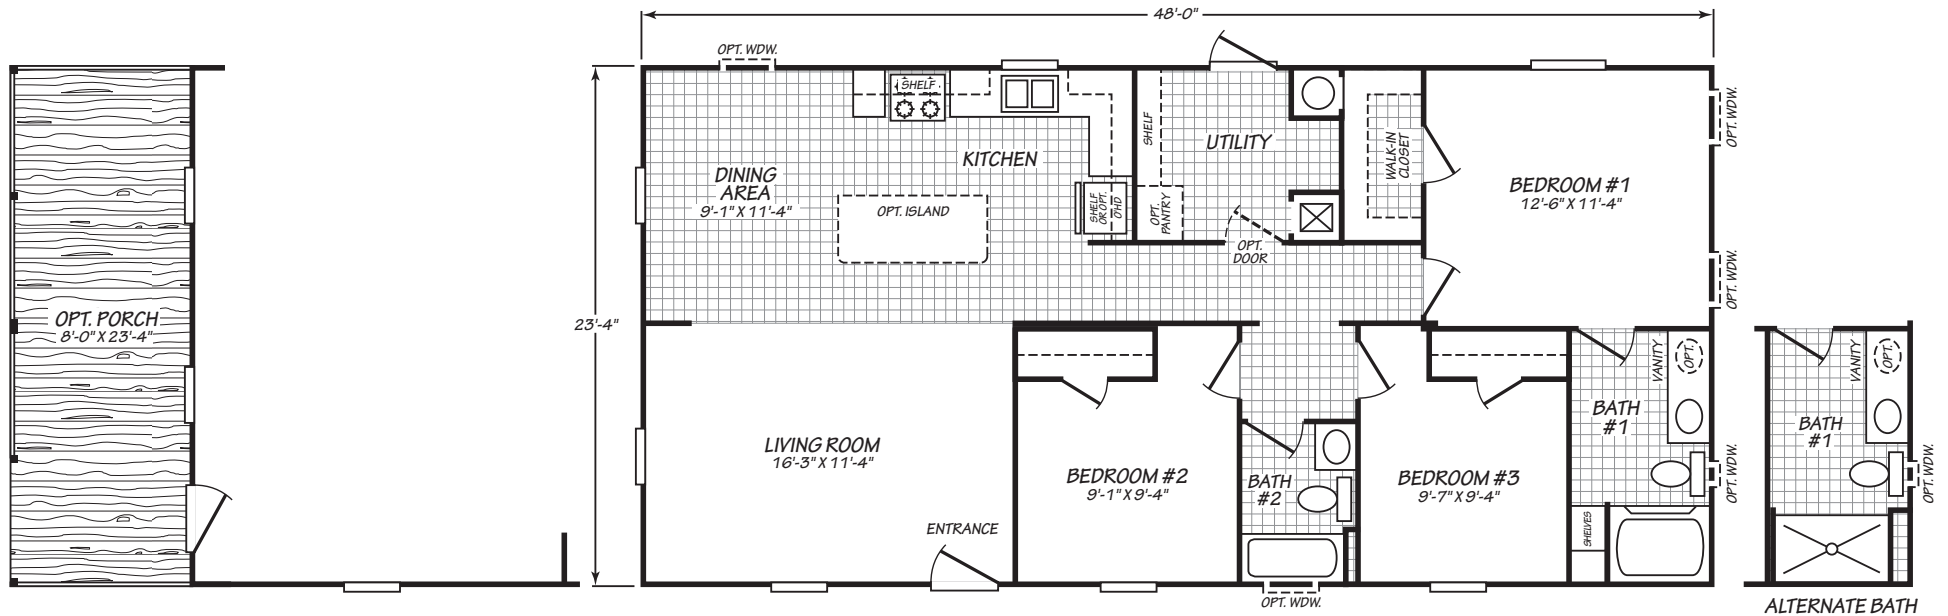

Edmonson

Factory Advantage Series

1,119 SQ. FT. (Approximate) 3 Bedroom, 2 Bath

Last Updated: 3-19-21

FACTORY EXPO HOME CENTERS
739 Hwy 52 Bypass West
Lafayette TN 37083

MobileHomeExpo.com | 1-800-959-3014