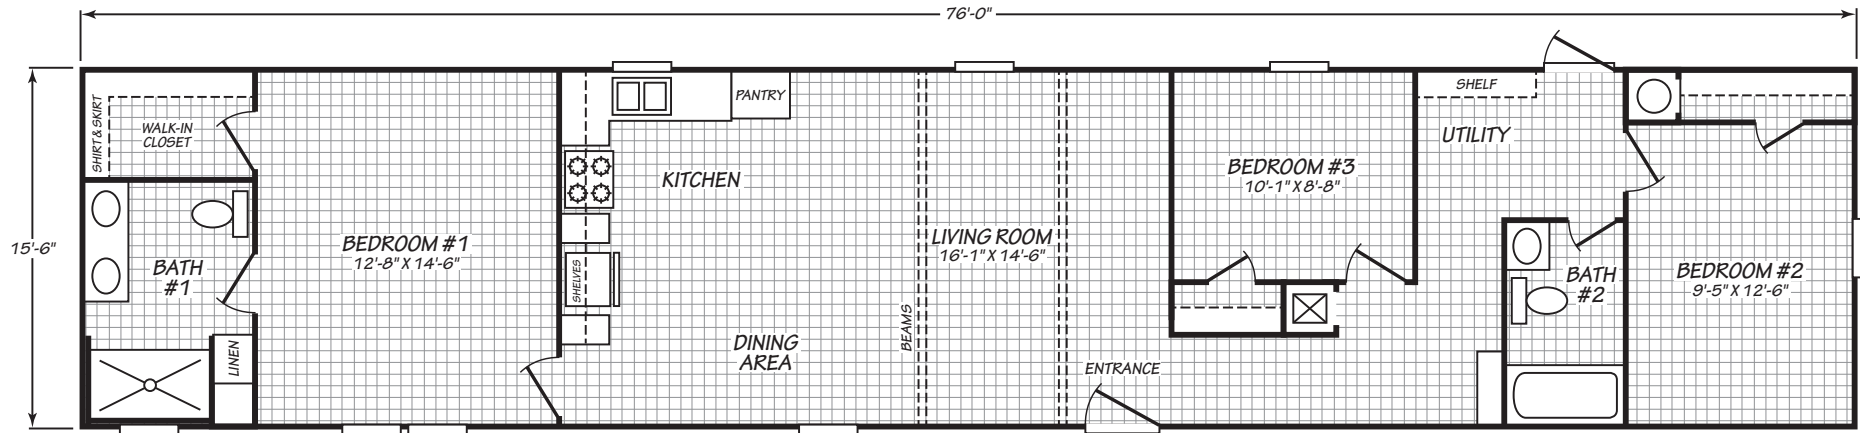

Elburn

Xtreme Series

1,178 SQ. FT. (Approximate) 3 Bedroom, 2 Bath

Last Updated: 12-6-23

FACTORY EXPO HOME CENTERS
739 Hwy 52 Bypass West
Lafayette TN 37083

MobileHomeExpo.com | 1-800-959-3014

IMPORTANT: Alta Cima Corp reserves the right to modify, cancel or substitute products or features of this event at any time without prior notice or obligation. Pictures and other promotional materials are representative and may depict or contain floor plans, square footages, elevations, options, upgrades, extra design features, decorations, floor coverings, specialty light fixtures, custom paint and wall coverings, window treatments, landscaping, sound and alarm systems, furnishings, appliances, and other designer/decorator features and amenities that are not included as part of the home and/or may not be available at all locations. Home, pricing and community information is subject to change, and homes to prior sale, at any time without notice or obligation. ©2020 Alta Cima Corp. All rights reserved.