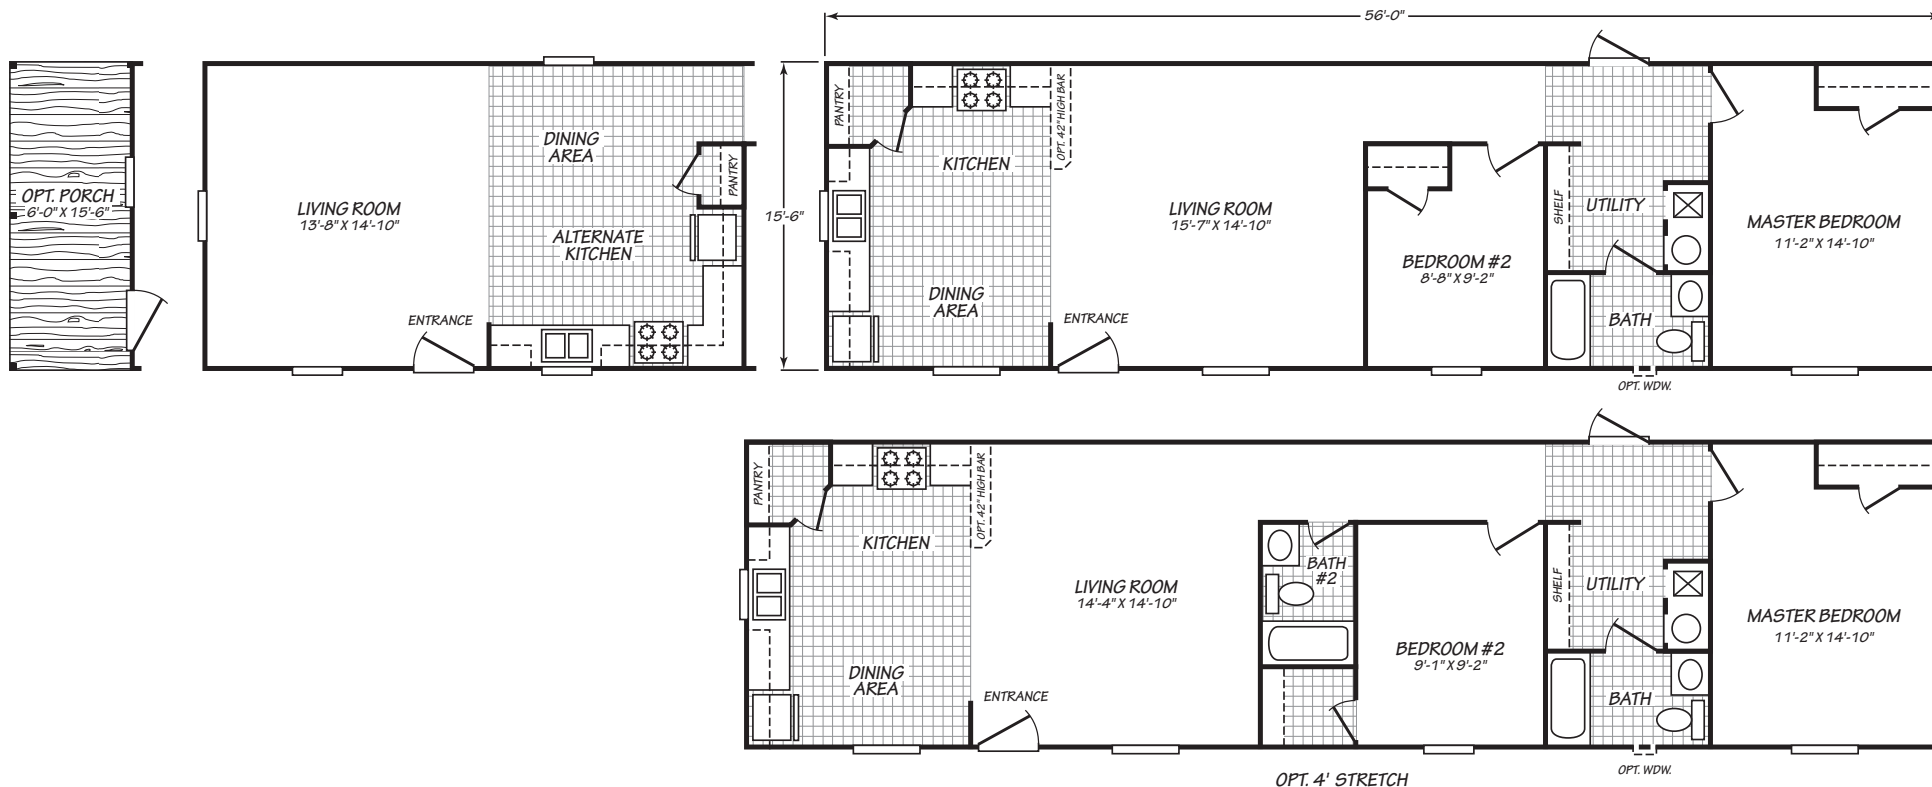

# Factory Expo

"Factory Direct Pricing" HOME CENTERS

2 Bedroom, 1 Bath  
Approx. 868 Sq. Ft.

Last Updated: 8-16-18

Factory Expo Home Centers  
739 Hwy 52 Bypass West  
Lafayette, Tennessee 37083

I authorize Factory Expo to build my house, per this plan.