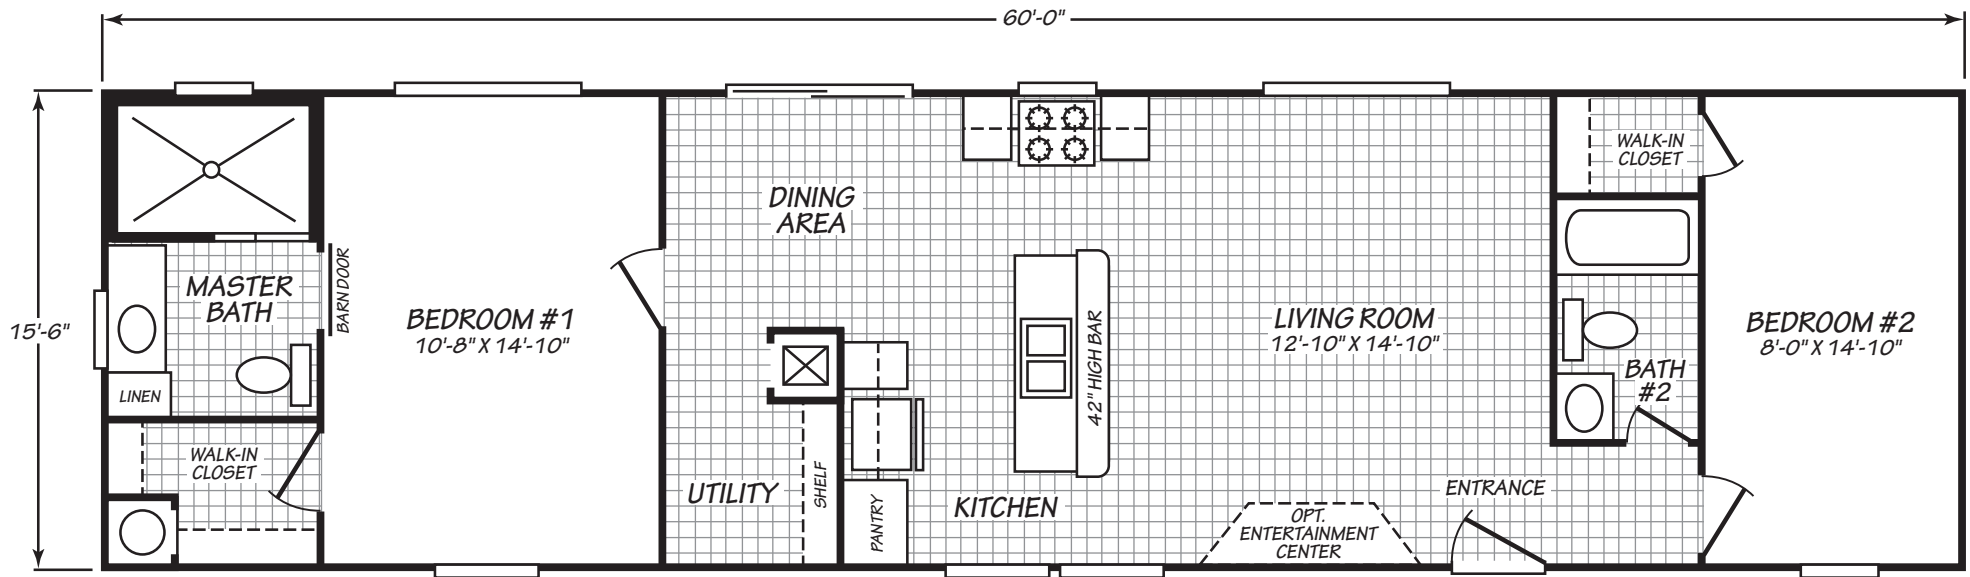

# Hartsville

Factory Advantage Series 

**Factory Expo**  
 "Factory Direct Pricing" HOME CENTERS

**2 Bedrooms, 2 Baths**  
**Approx. 930 Sq. Ft.**

Last Updated: 3-1-19

Factory Expo Home Centers  
 739 Hwy 52 Bypass West  
 Lafayette, Tennessee 37083