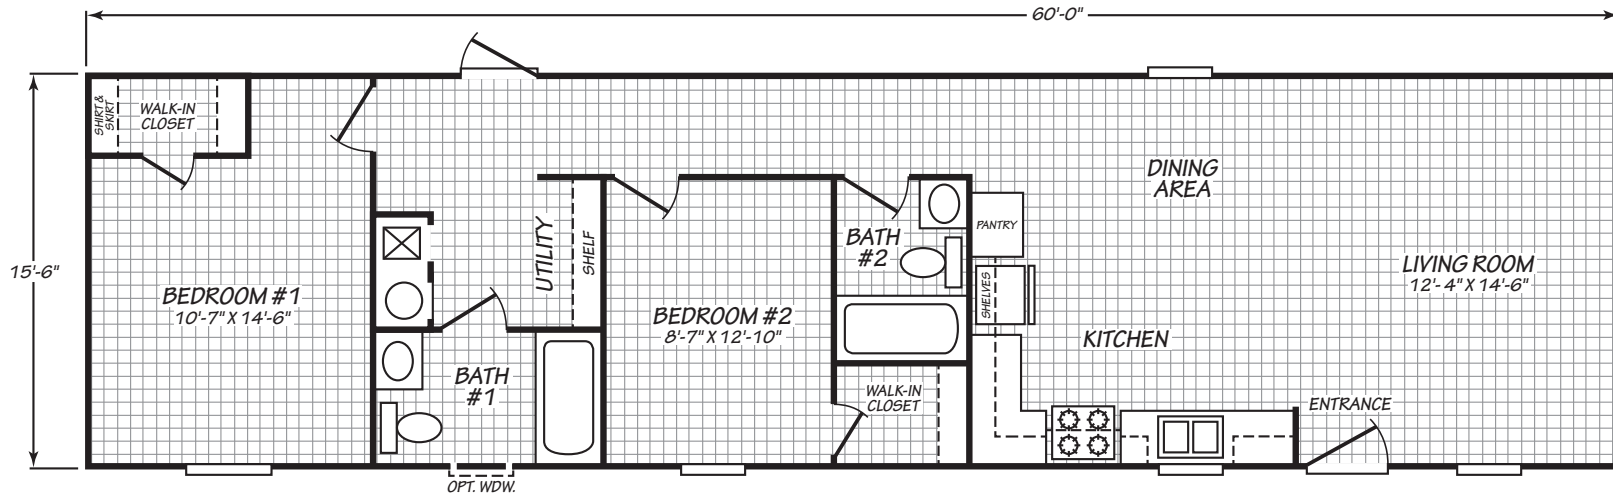

# Henning

Xtreme Series

930 SQ. FT. (Approximate) 2 Bedroom, 2 Bath

Last Updated: 9-22-23

**FACTORY EXPO HOME CENTERS**  
739 Hwy 52 Bypass West  
Lafayette TN 37083

**MobileHomeExpo.com | 1-800-959-3014**