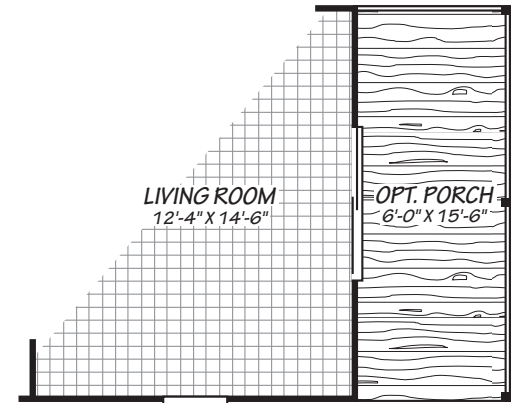

# Henning

Xtreme Series

930 SQ. FT. (Approximate) 2 Bedroom, 2 Bath

Last Updated: 9-22-23

**FACTORY EXPO HOME CENTERS**  
739 Hwy 52 Bypass West  
Lafayette TN 37083

**MobileHomeExpo.com | 1-800-959-3014**