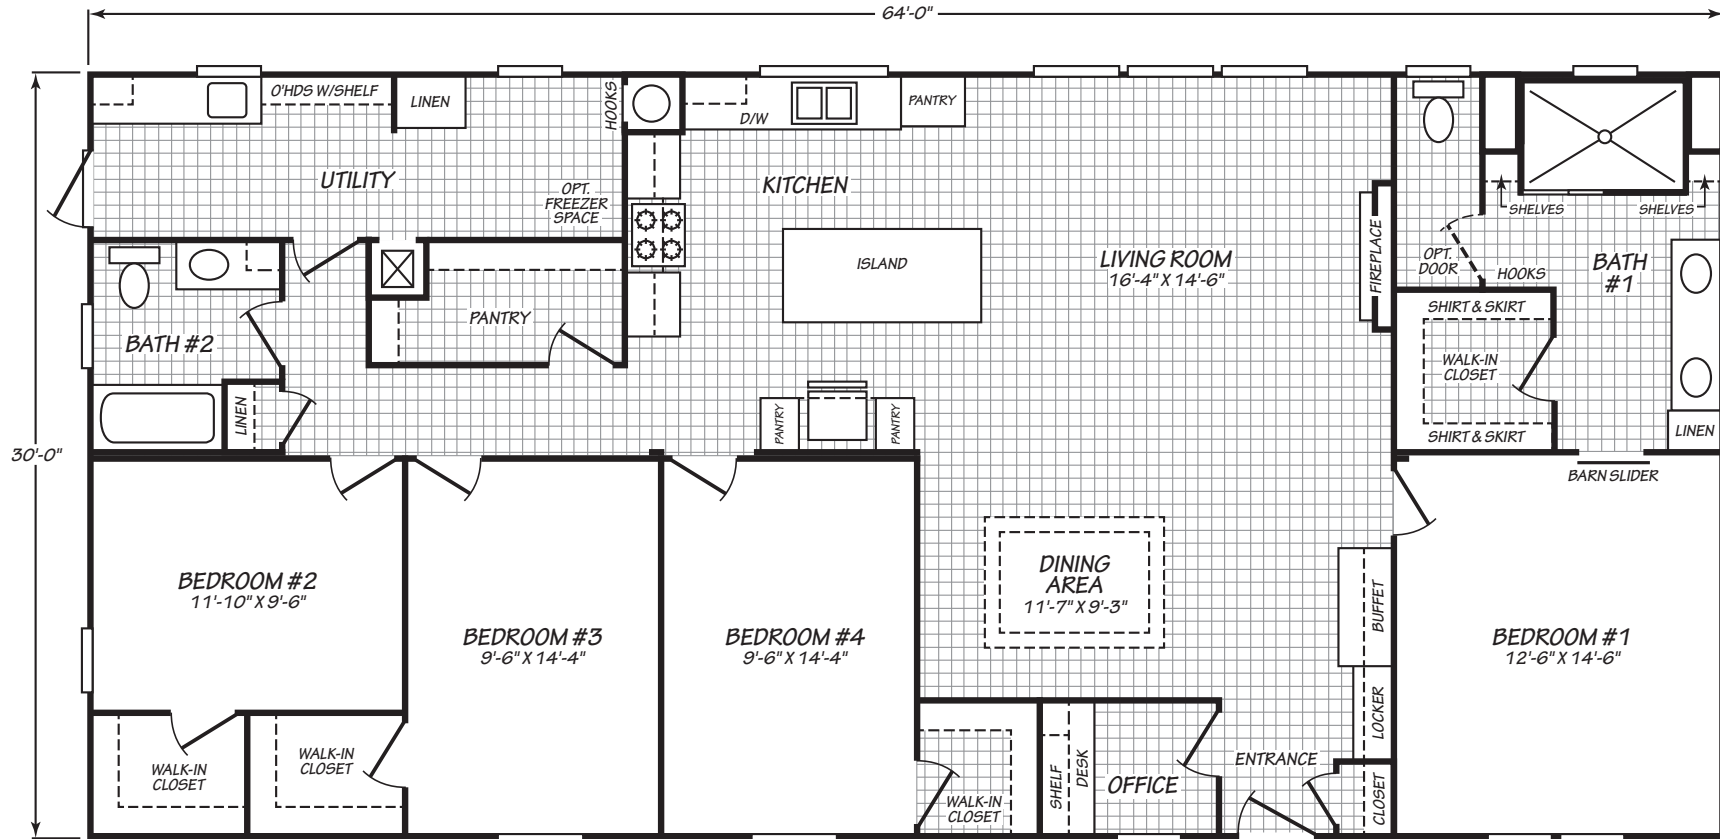

# Juda

Edge Series

1,920 SQ. FT. (Approximate) 4 Bedroom, 2 Bath

Last Updated: 12-6-23

**FACTORY EXPO HOME CENTERS**  
739 Hwy 52 Bypass West  
Lafayette TN 37083

**MobileHomeExpo.com | 1-800-959-3014**

**IMPORTANT:** Alta Cima Corp reserves the right to modify, cancel or substitute products or features of this event at any time without prior notice or obligation. Pictures and other promotional materials are representative and may depict or contain floor plans, square footages, elevations, options, upgrades, extra design features, decorations, floor coverings, specialty light fixtures, custom paint and wall coverings, window treatments, landscaping, sound and alarm systems, furnishings, appliances, and other designer/decorator features and amenities that are not included as part of the home and/or may not be available at all locations. Home, pricing and community information is subject to change, and homes to prior sale, at any time without notice or obligation. ©2020 Alta Cima Corp. All rights reserved.