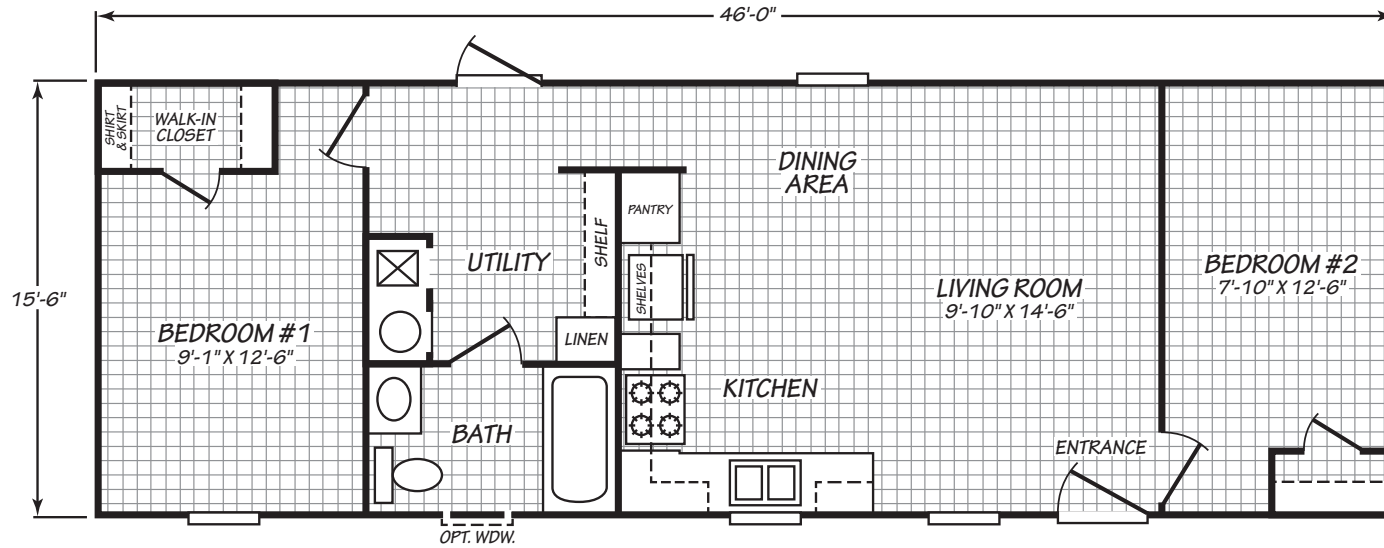

Mable

Xtreme Series

713 SQ. FT. (Approximate) 2 Bedroom, 1 Bath

Last Updated: 12-6-23

FACTORY EXPO HOME CENTERS
739 Hwy 52 Bypass West
Lafayette TN 37083

MobileHomeExpo.com | 1-800-959-3014

IMPORTANT: Alta Cima Corp reserves the right to modify, cancel or substitute products or features of this event at any time without prior notice or obligation. Pictures and other promotional materials are representative and may depict or contain floor plans, square footages, elevations, options, upgrades, extra design features, decorations, floor coverings, specialty light fixtures, custom paint and wall coverings, window treatments, landscaping, sound and alarm systems, furnishings, appliances, and other designer/decorator features and amenities that are not included as part of the home and/or may not be available at all locations. Home, pricing and community information is subject to change, and homes to prior sale, at any time without notice or obligation. ©2020 Alta Cima Corp. All rights reserved.