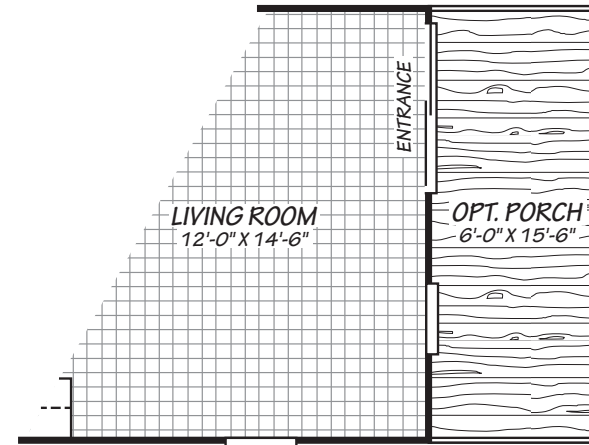

Mable

Xtreme Series

713 SQ. FT. (Approximate) 2 Bedroom, 1 Bath

Last Updated: 12-6-23

FACTORY EXPO HOME CENTERS
739 Hwy 52 Bypass West
Lafayette TN 37083

MobileHomeExpo.com | 1-800-959-3014

IMPORTANT: Alta Cima Corp reserves the right to modify, cancel or substitute products or features of this event at any time without prior notice or obligation. Pictures and other promotional materials are representative and may depict or contain floor plans, square footages, elevations, options, upgrades, extra design features, decorations, floor coverings, specialty light fixtures, custom paint and wall coverings, window treatments, landscaping, sound and alarm systems, furnishings, appliances, and other designer/decorator features and amenities that are not included as part of the home and/or may not be available at all locations. Home, pricing and community information is subject to change, and homes to prior sale, at any time without notice or obligation. ©2020 Alta Cima Corp. All rights reserved.