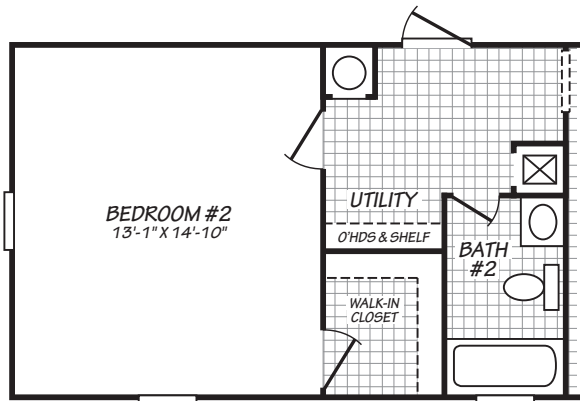

Mayfield

Expo Elite Series *Caveo*

Factory Expo

"Factory Direct Pricing" HOME CENTERS

3 Bedroom, 2 Bath
Approx. 1,209 Sq. Ft.

Last Updated: 8-20-18

ALTERNATE TWO BEDROOM

OPT. 48X72 TILE SHOWER