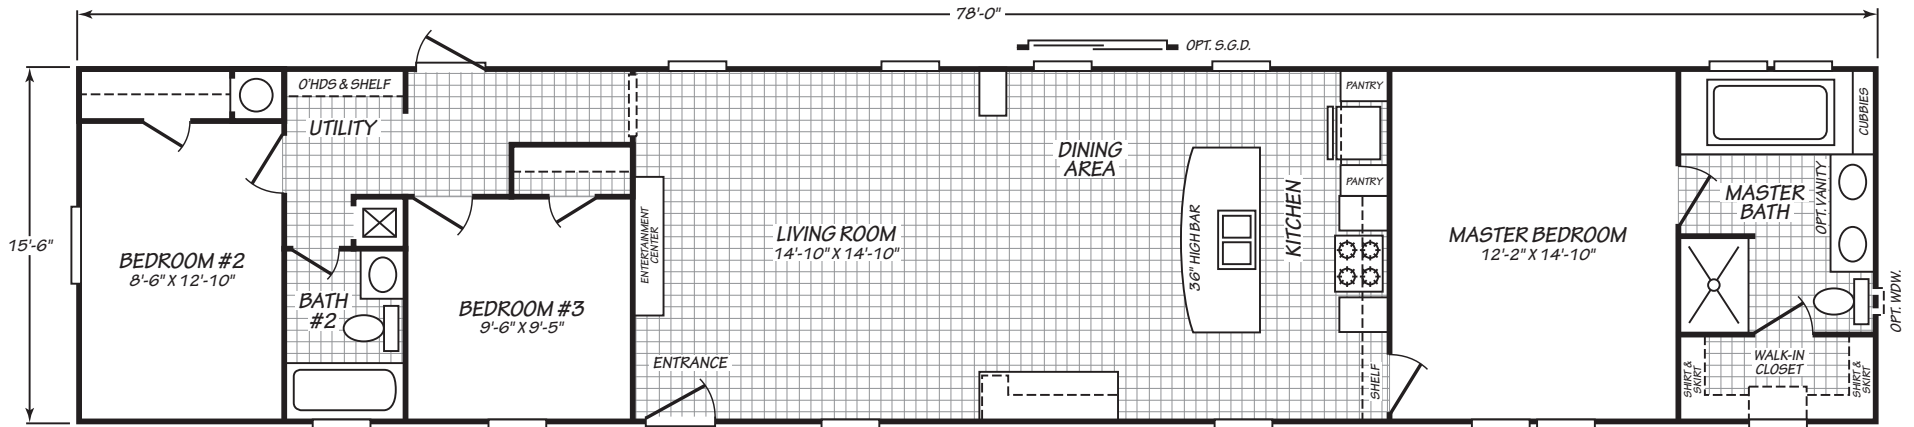

Mayfield

Expo Elite Series *Caveo*

Factory Expo

"Factory Direct Pricing" HOME CENTERS

3 Bedroom, 2 Bath
Approx. 1,209 Sq. Ft.

Last Updated: 8-20-18

ALTERNATE TWO BEDROOM

OPT. 48X72 TILE SHOWER