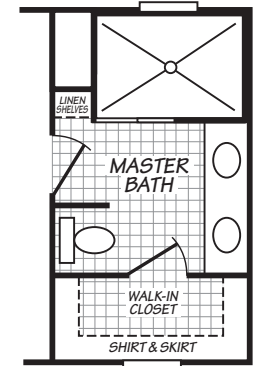

Mayfield

Expo Elite Series *Caveo*

Factory Expo

"Factory Direct Pricing" HOME CENTERS

3 Bedroom, 2 Bath
Approx. 1,209 Sq. Ft.

Last Updated: 8-20-18

ALTERNATE TWO BEDROOM

OPT. 48X72 TILE SHOWER