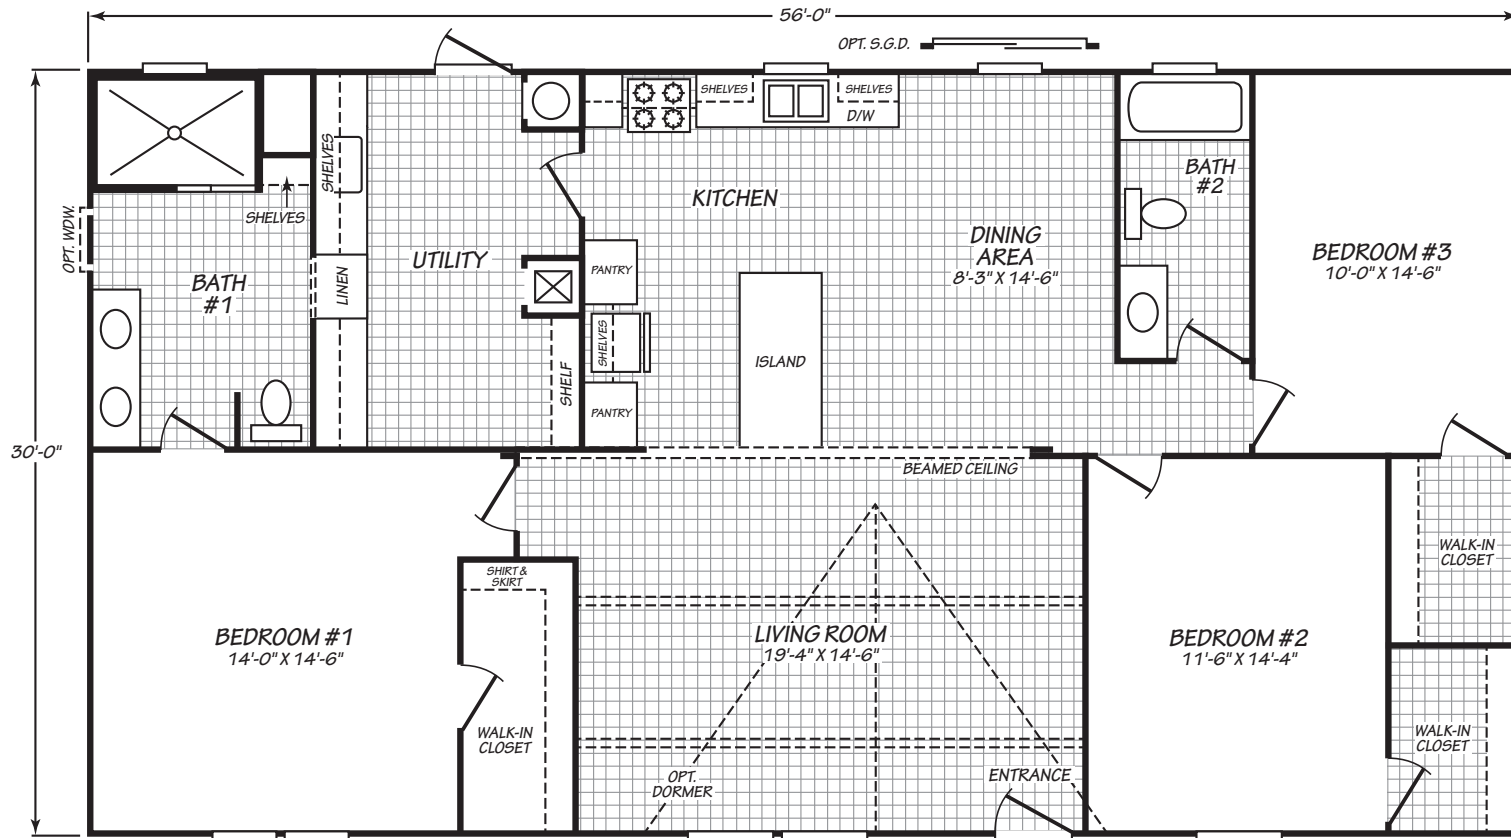

Mayland

Edge Series

1,680 SQ. FT. (Approximate) 3 Bedroom, 2 Bath

Last Updated: 12-6-23

FACTORY EXPO HOME CENTERS
739 Hwy 52 Bypass West
Lafayette TN 37083

MobileHomeExpo.com | 1-800-959-3014

IMPORTANT: Alta Cima Corp reserves the right to modify, cancel or substitute products or features of this event at any time without prior notice or obligation. Pictures and other promotional materials are representative and may depict or contain floor plans, square footages, elevations, options, upgrades, extra design features, decorations, floor coverings, specialty light fixtures, custom paint and wall coverings, window treatments, landscaping, sound and alarm systems, furnishings, appliances, and other designer/decorator features and amenities that are not included as part of the home and/or may not be available at all locations. Home, pricing and community information is subject to change, and homes to prior sale, at any time without notice or obligation. ©2020 Alta Cima Corp. All rights reserved.