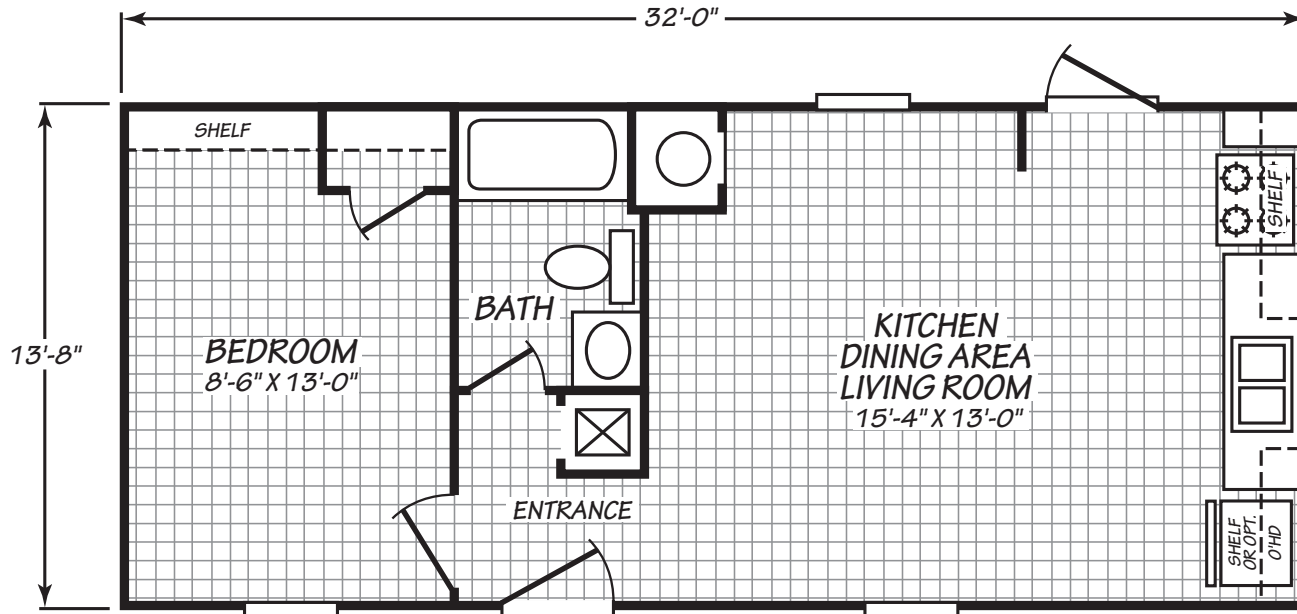

Micro

Blue Ridge Series

437 SQ. FT. (Approximate) 1 Bedroom, 1 Bath

Last Updated: 12-28-20

*Special Value Home, Limit 1 per Customer

FACTORY EXPO HOME CENTERS
739 Hwy 52 Bypass West
Lafayette TN 37083

MobileHomeExpo.com | 1-800-959-3014