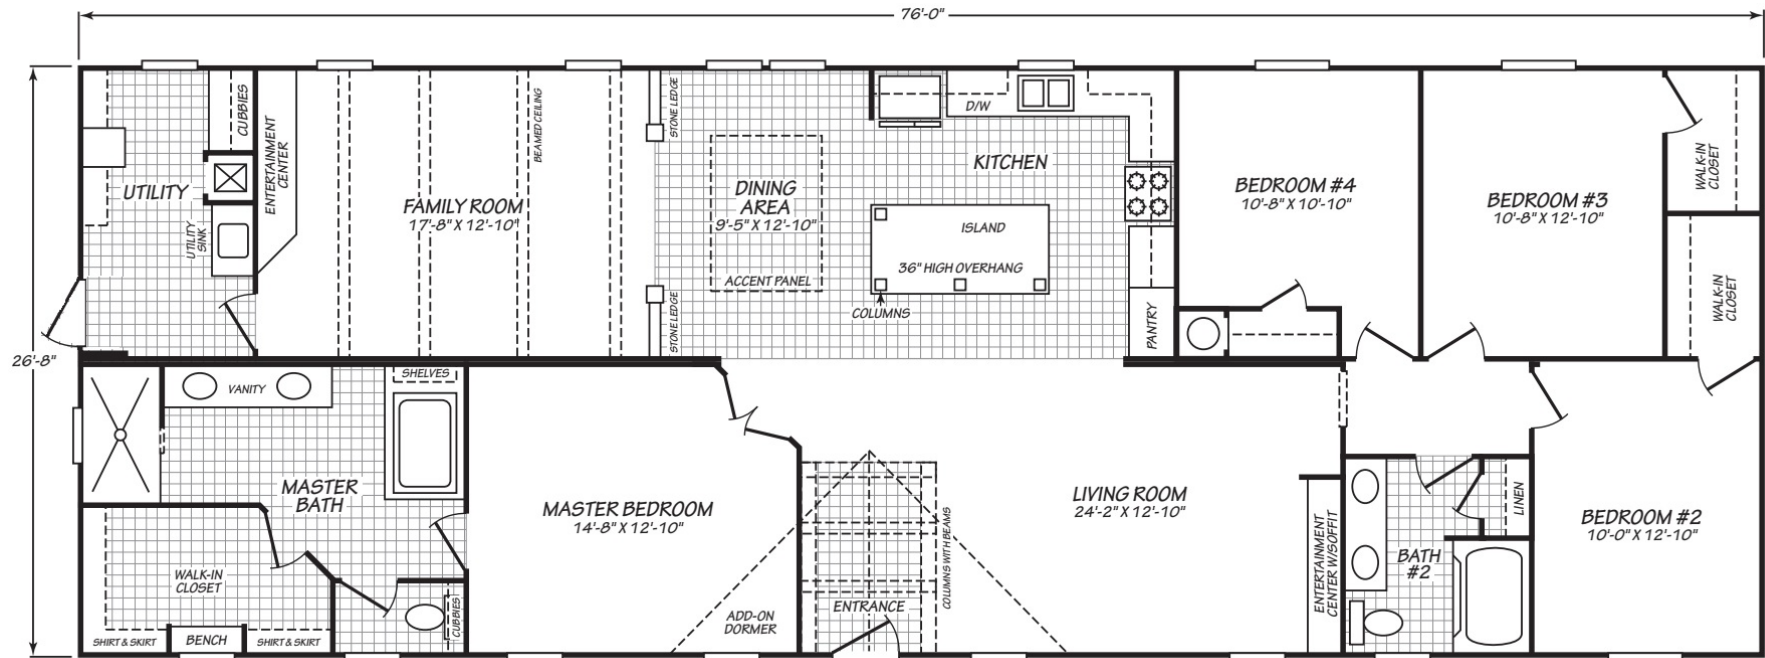

Owsley

Expo Elite Series 

Factory Expo

"Factory Direct Pricing" HOME CENTERS

4 Bedroom, 2 Bath
Approx. 2,026 Sq. Ft.

Last Updated: 8-17-18

Factory Expo Home Centers
739 Hwy 52 Bypass West
Lafayette, Tennessee 37083