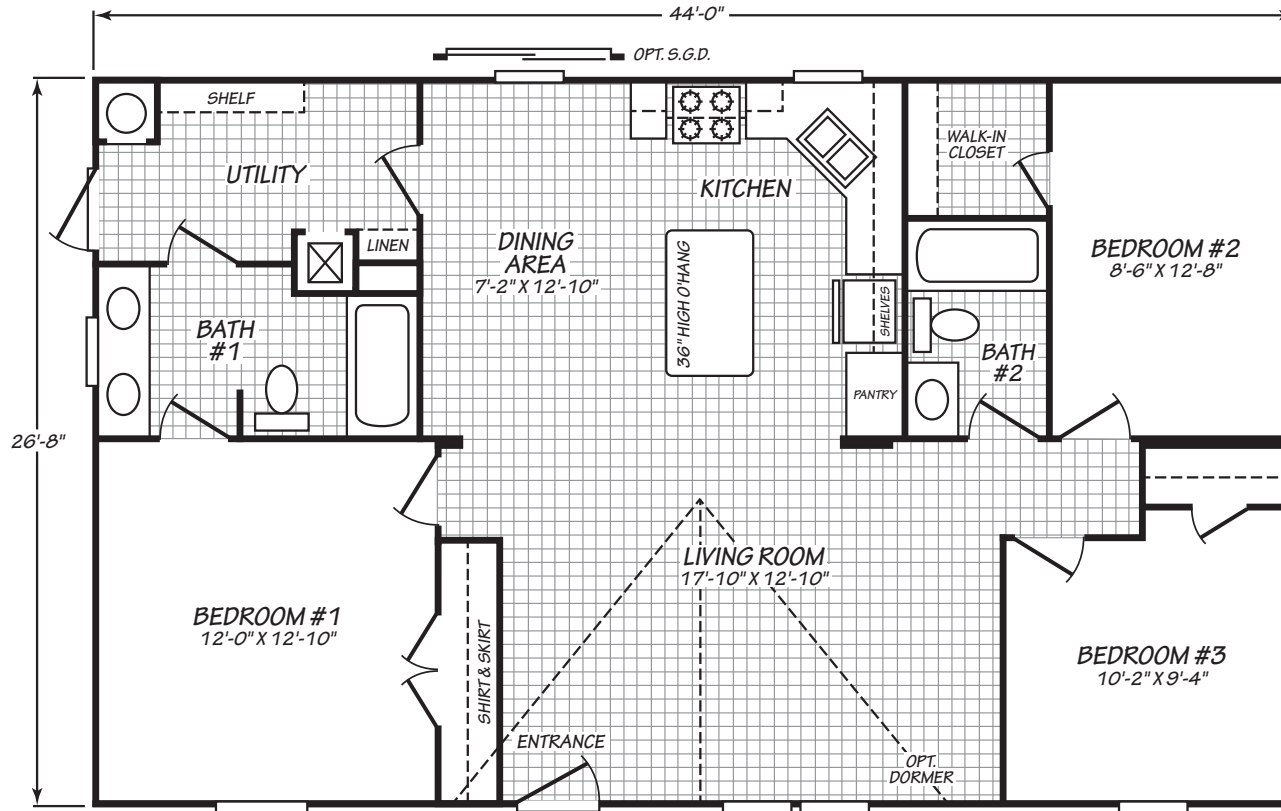

Pikeville

Xtreme Series

1,173 SQ. FT. (Approximate) 3 Bedroom, 2 Bath

Last Updated: 12-6-23

FACTORY EXPO HOME CENTERS
739 Hwy 52 Bypass West
Lafayette TN 37083

MobileHomeExpo.com | 1-800-959-3014

IMPORTANT: Alta Cima Corp reserves the right to modify, cancel or substitute products or features of this event at any time without prior notice or obligation. Pictures and other promotional materials are representative and may depict or contain floor plans, square footages, elevations, options, upgrades, extra design features, decorations, floor coverings, specialty light fixtures, custom paint and wall coverings, window treatments, landscaping, sound and alarm systems, furnishings, appliances, and other designer/decorator features and amenities that are not included as part of the home and/or may not be available at all locations. Home, pricing and community information is subject to change, and homes to prior sale, at any time without notice or obligation. ©2020 Alta Cima Corp. All rights reserved.