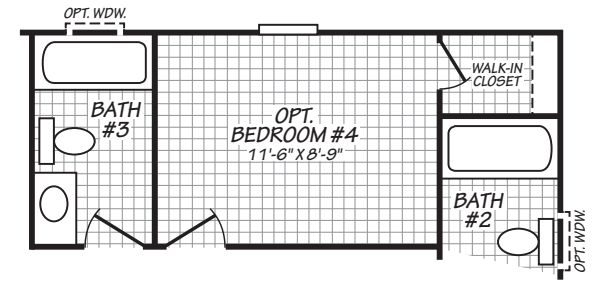

# Rickman

Xtreme Series

1,386 SQ. FT. (Approximate) 3 Bedroom, 2 Bath

Last Updated: 12-6-23

**FACTORY EXPO HOME CENTERS**  
739 Hwy 52 Bypass West  
Lafayette TN 37083

**MobileHomeExpo.com | 1-800-959-3014**