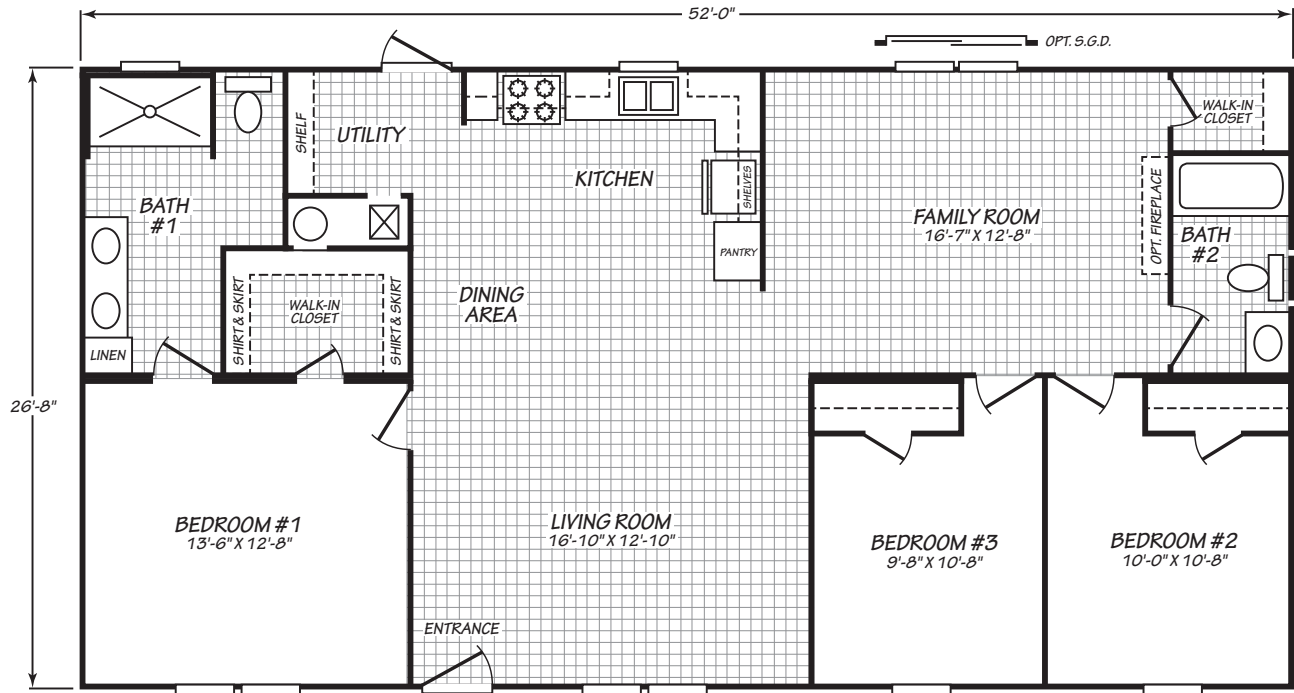

# Rickman

Xtreme Series

1,386 SQ. FT. (Approximate) 3 Bedroom, 2 Bath

Last Updated: 12-6-23

**FACTORY EXPO HOME CENTERS**  
739 Hwy 52 Bypass West  
Lafayette TN 37083

**MobileHomeExpo.com | 1-800-959-3014**