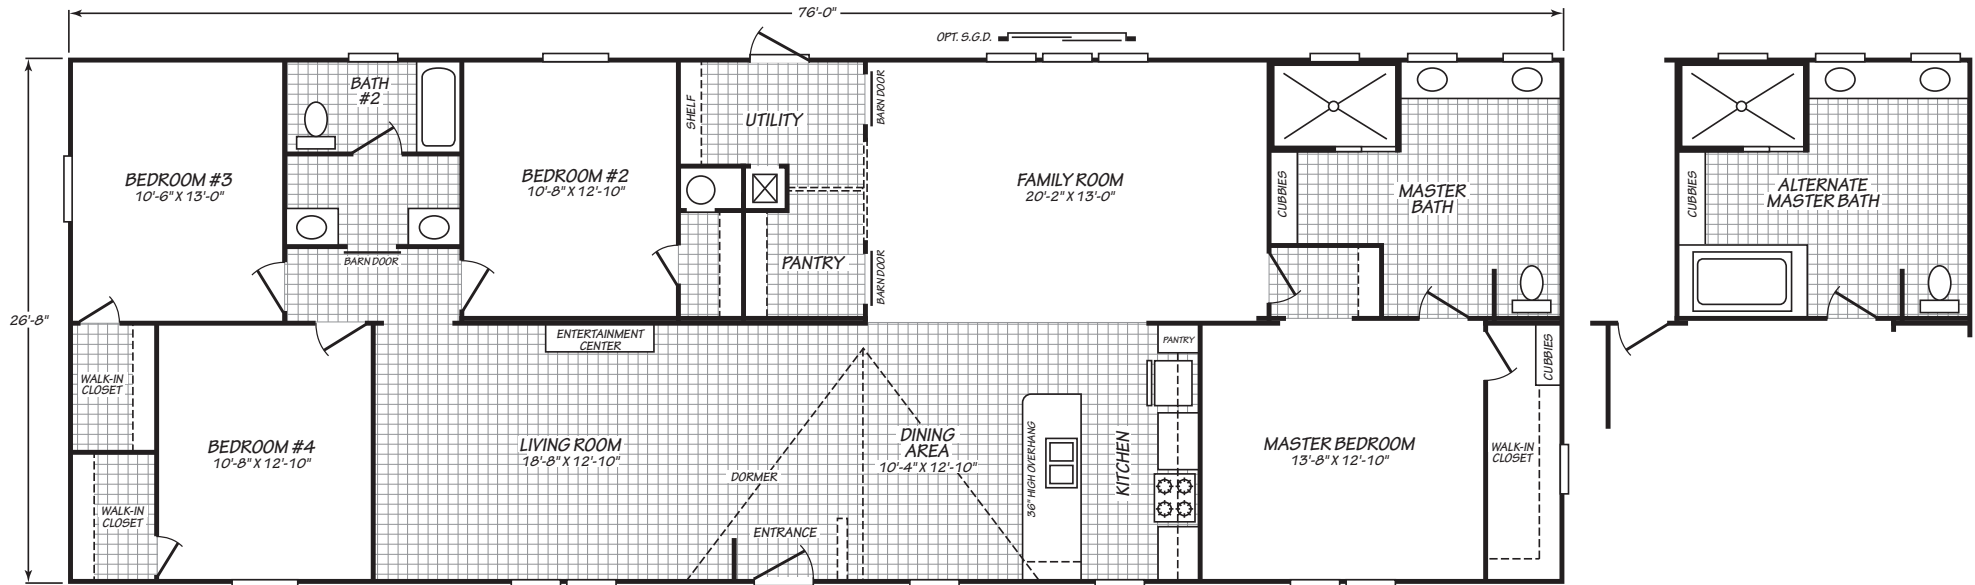

Robertson

Factory Advantage Series 

Factory Expo

"Factory Direct Pricing" HOME CENTERS

4 Bedroom, 2 Bath
Approx. 2,026 Sq. Ft.

Last Updated: 6-25-19

Factory Expo Home Centers
739 Hwy 52 Bypass West
Lafayette, Tennessee 37083