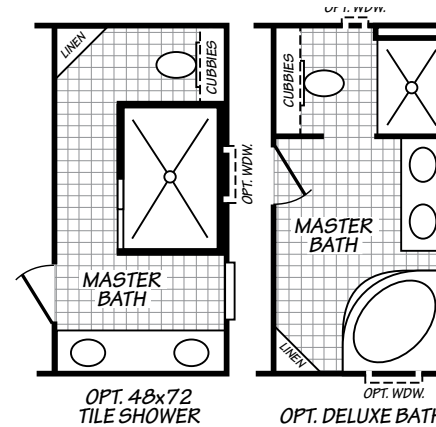

Sadler

Factory Advantage Series 

Factory Expo

"Factory Direct Pricing" HOME CENTERS

3 Bedroom, 2 Bath Approx. 1,209 Sq. Ft.

Last Updated: 9-30-19

Factory Expo Home Centers
739 Hwy 52 Bypass West
Lafayette, Tennessee 37083