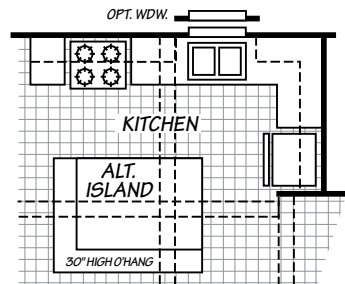

Sadler

Factory Advantage Series 

Factory Expo

"Factory Direct Pricing" HOME CENTERS

3 Bedroom, 2 Bath Approx. 1,209 Sq. Ft.

Last Updated: 9-30-19

Factory Expo Home Centers
739 Hwy 52 Bypass West
Lafayette, Tennessee 37083