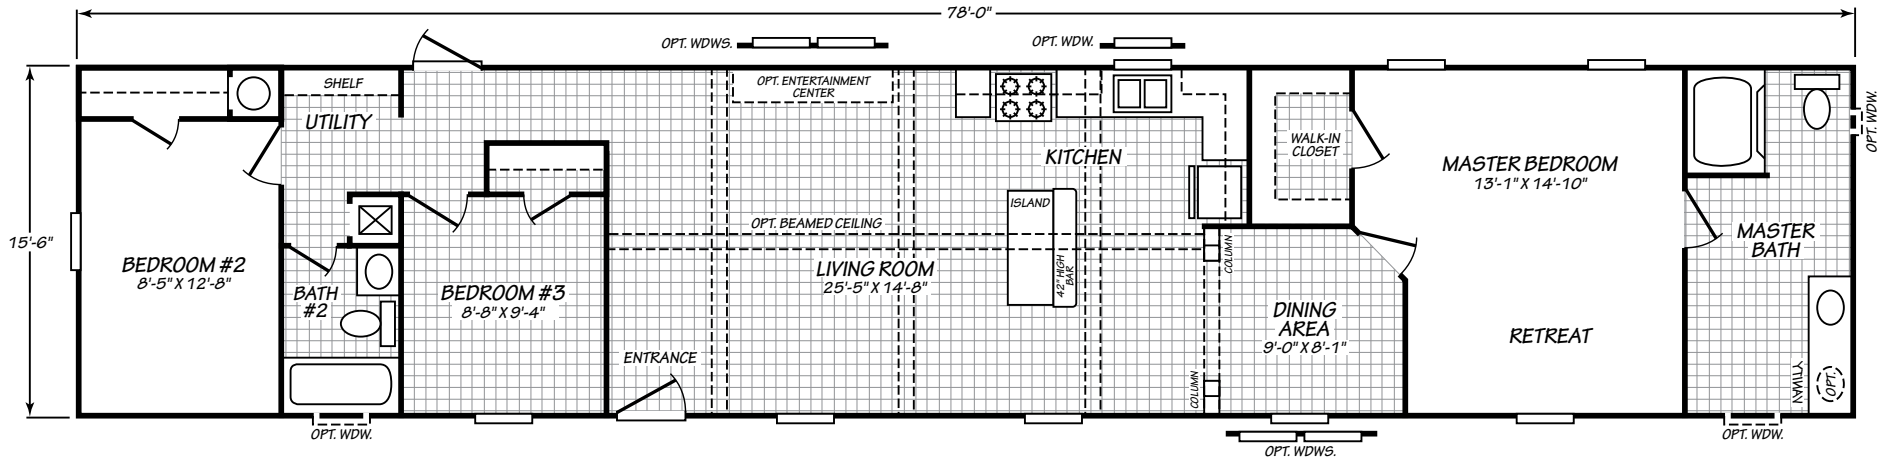

Sadler

Factory Advantage Series 

Factory Expo

"Factory Direct Pricing" HOME CENTERS

3 Bedroom, 2 Bath Approx. 1,209 Sq. Ft.

Last Updated: 9-30-19

Factory Expo Home Centers
739 Hwy 52 Bypass West
Lafayette, Tennessee 37083