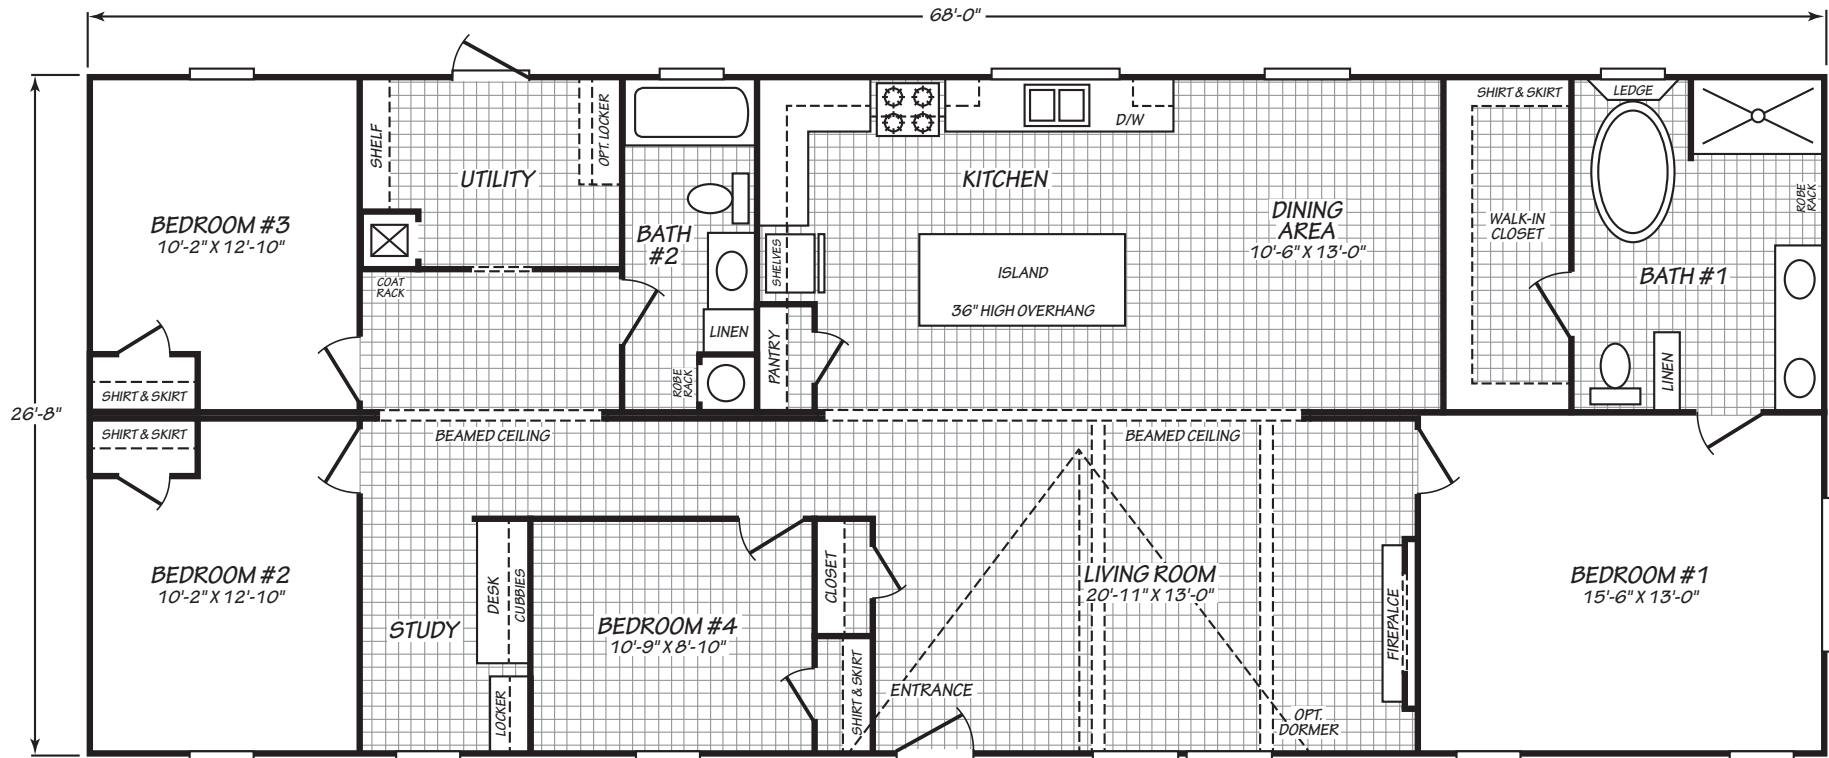

Sparta

Factory Advantage Series

1,813 SQ. FT. (Approximate) 4 Bedroom, 2 Bath

Last Updated: 8-3-22

FACTORY EXPO HOME CENTERS
739 Hwy 52 Bypass West
Lafayette TN 37083

MobileHomeExpo.com | 1-800-959-3014

IMPORTANT: Alta Cima Corp reserves the right to modify, cancel or substitute products or features of this event at any time without prior notice or obligation. Pictures and other promotional materials are representative and may depict or contain floor plans, square footages, elevations, options, upgrades, extra design features, decorations, floor coverings, specialty light fixtures, custom paint and wall coverings, window treatments, landscaping, sound and alarm systems, furnishings, appliances, and other designer/decorator features and amenities that are not included as part of the home and/or may not be available at all locations. Home, pricing and community information is subject to change, and homes to prior sale, at any time without notice or obligation. ©2020 Alta Cima Corp. All rights reserved.