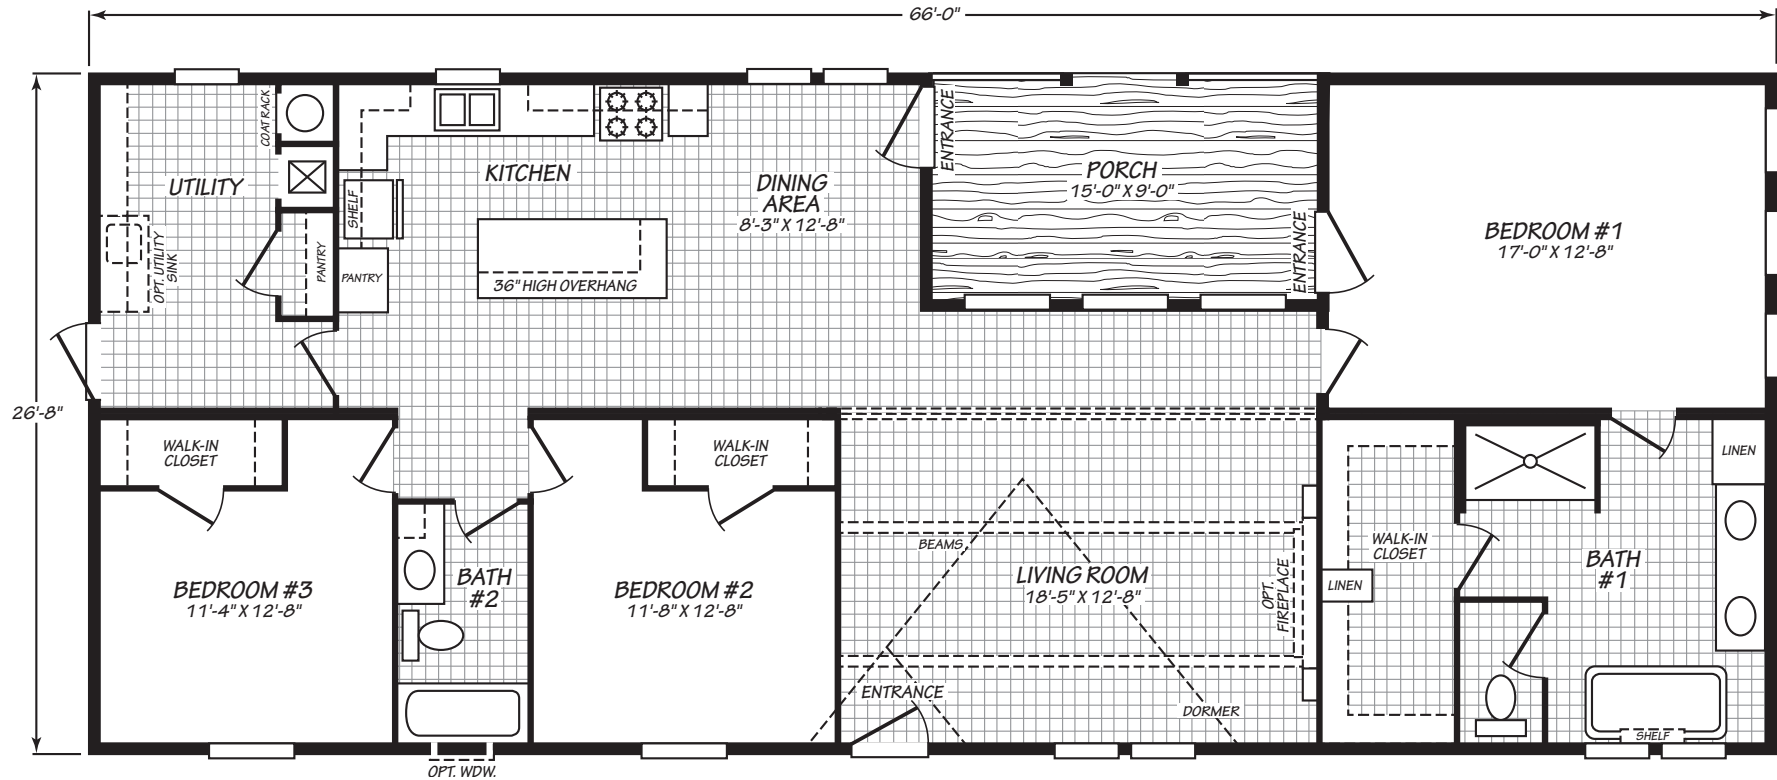

Tansi

Xtreme Series

1,749 SQ. FT. (Approximate) 3 Bedroom, 2 Bath

Last Updated: 1-22-24

FACTORY EXPO HOME CENTERS
739 Hwy 52 Bypass West
Lafayette TN 37083

MobileHomeExpo.com | 1-800-959-3014

IMPORTANT: Alta Cima Corp reserves the right to modify, cancel or substitute products or features of this event at any time without prior notice or obligation. Pictures and other promotional materials are representative and may depict or contain floor plans, square footages, elevations, options, upgrades, extra design features, decorations, floor coverings, specialty light fixtures, custom paint and wall coverings, window treatments, landscaping, sound and alarm systems, furnishings, appliances, and other designer/decorator features and amenities that are not included as part of the home and/or may not be available at all locations. Home, pricing and community information is subject to change, and homes to prior sale, at any time without notice or obligation. ©2020 Alta Cima Corp. All rights reserved.