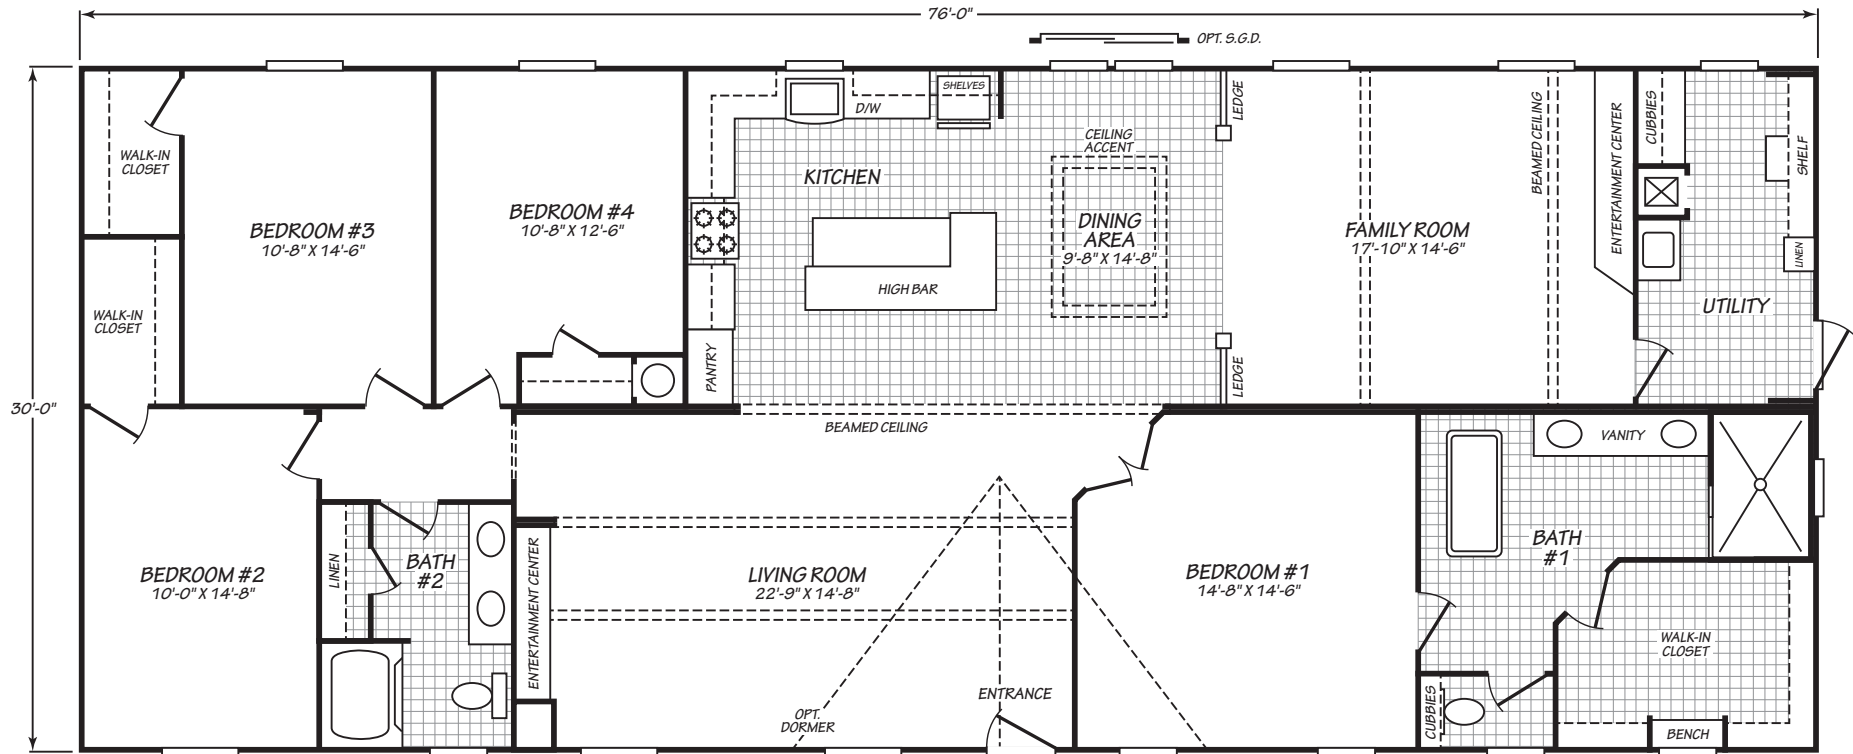

# Trimble

Edge Series

2,280 SQ. FT. (Approximate) 4 Bedroom, 2 Bath

Last Updated: 12-6-23

**FACTORY EXPO HOME CENTERS**  
739 Hwy 52 Bypass West  
Lafayette TN 37083

**MobileHomeExpo.com | 1-800-959-3014**