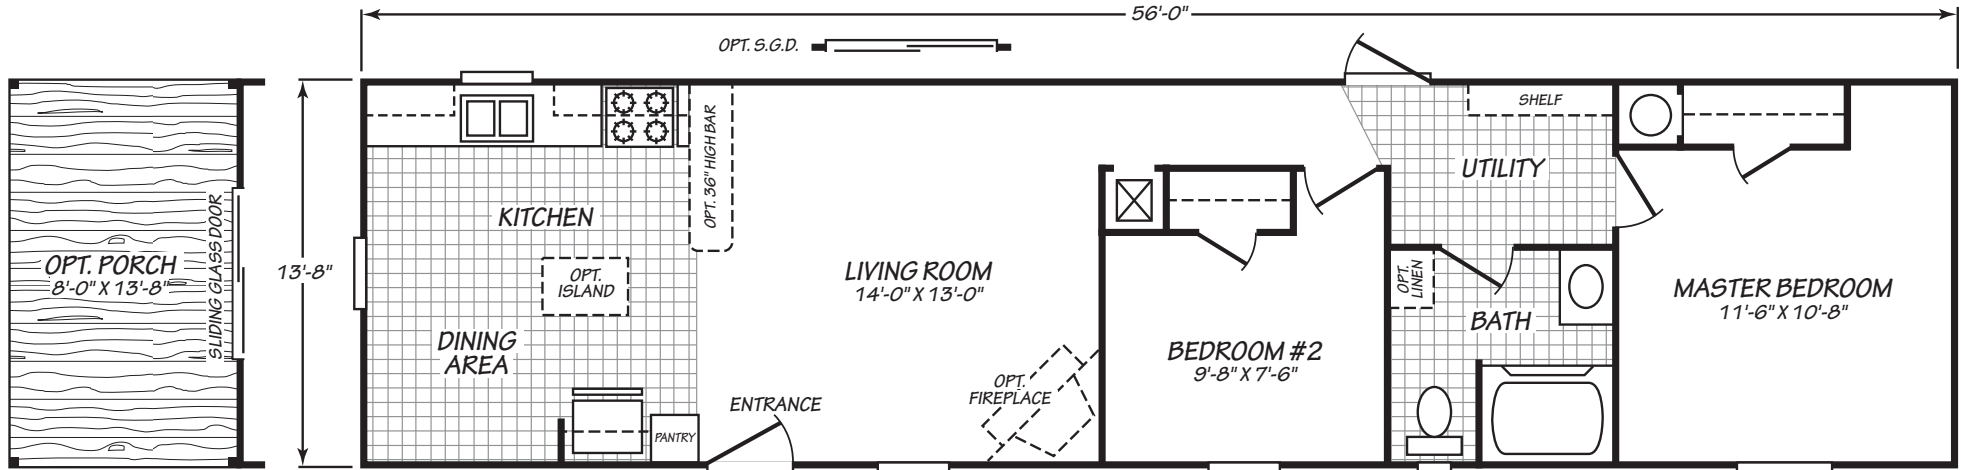

Willette

Factory Advantage Series 

Factory Expo

"Factory Direct Pricing" HOME CENTERS

2 Bedroom, 1 Bath
Approx. 764 Sq. Ft.

Last Updated: 8-16-18

Factory Expo Home Centers
739 Hwy 52 Bypass West
Lafayette, Tennessee 37083