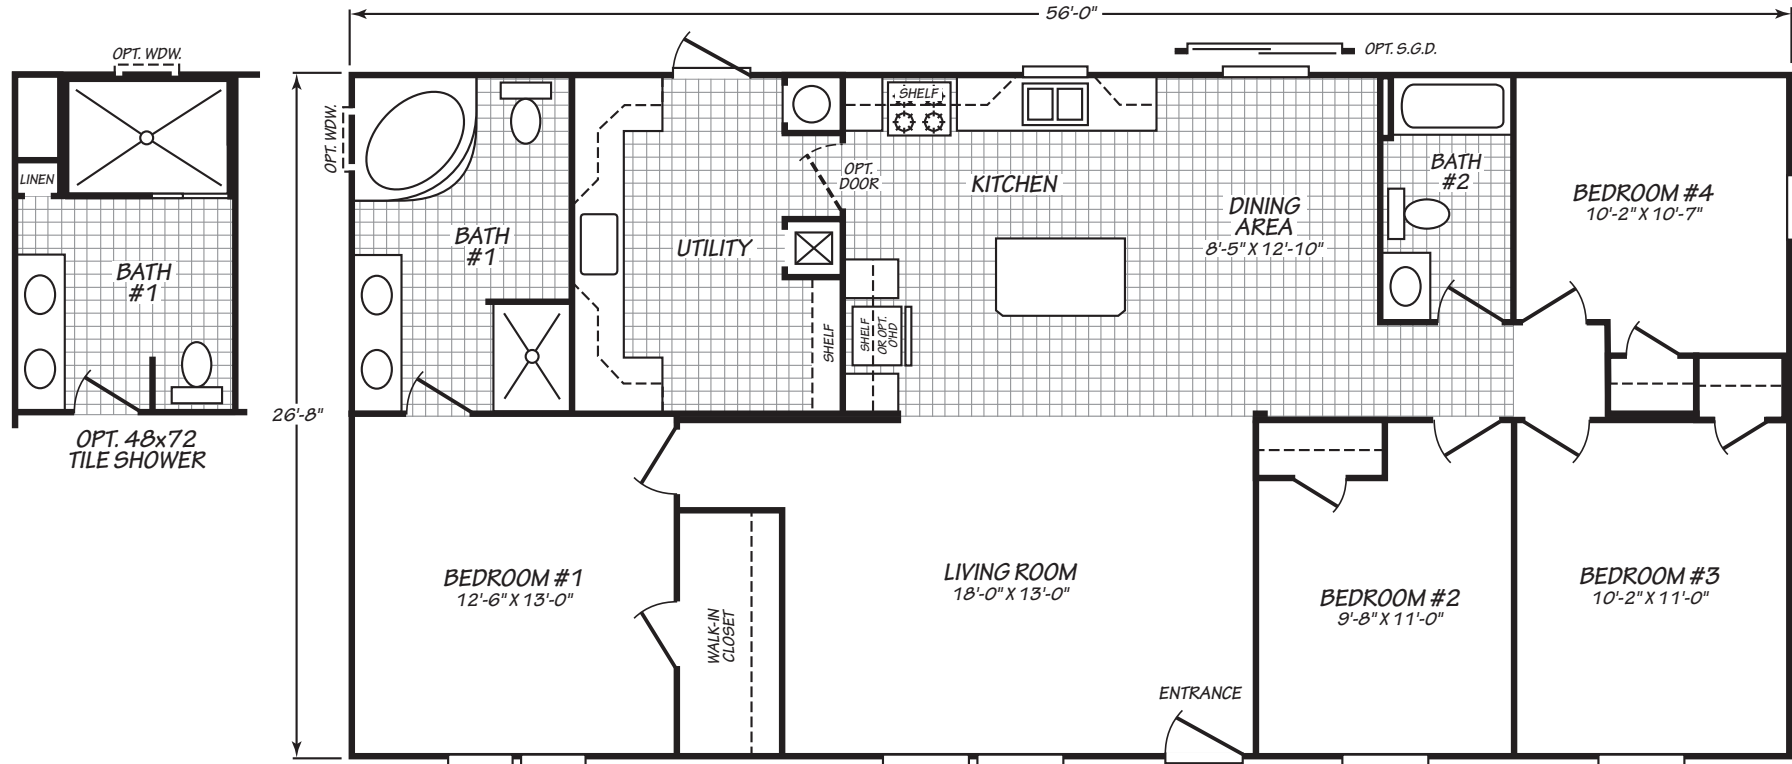

# Woodford Plus

Factory Advantage Series

1,492 SQ. FT. (Approximate) 4 Bedroom, 2 Bath

Last Updated: 3-19-21

**FACTORY EXPO HOME CENTERS**  
 739 Hwy 52 Bypass West  
 Lafayette TN 37083

**MobileHomeExpo.com | 1-800-959-3014**