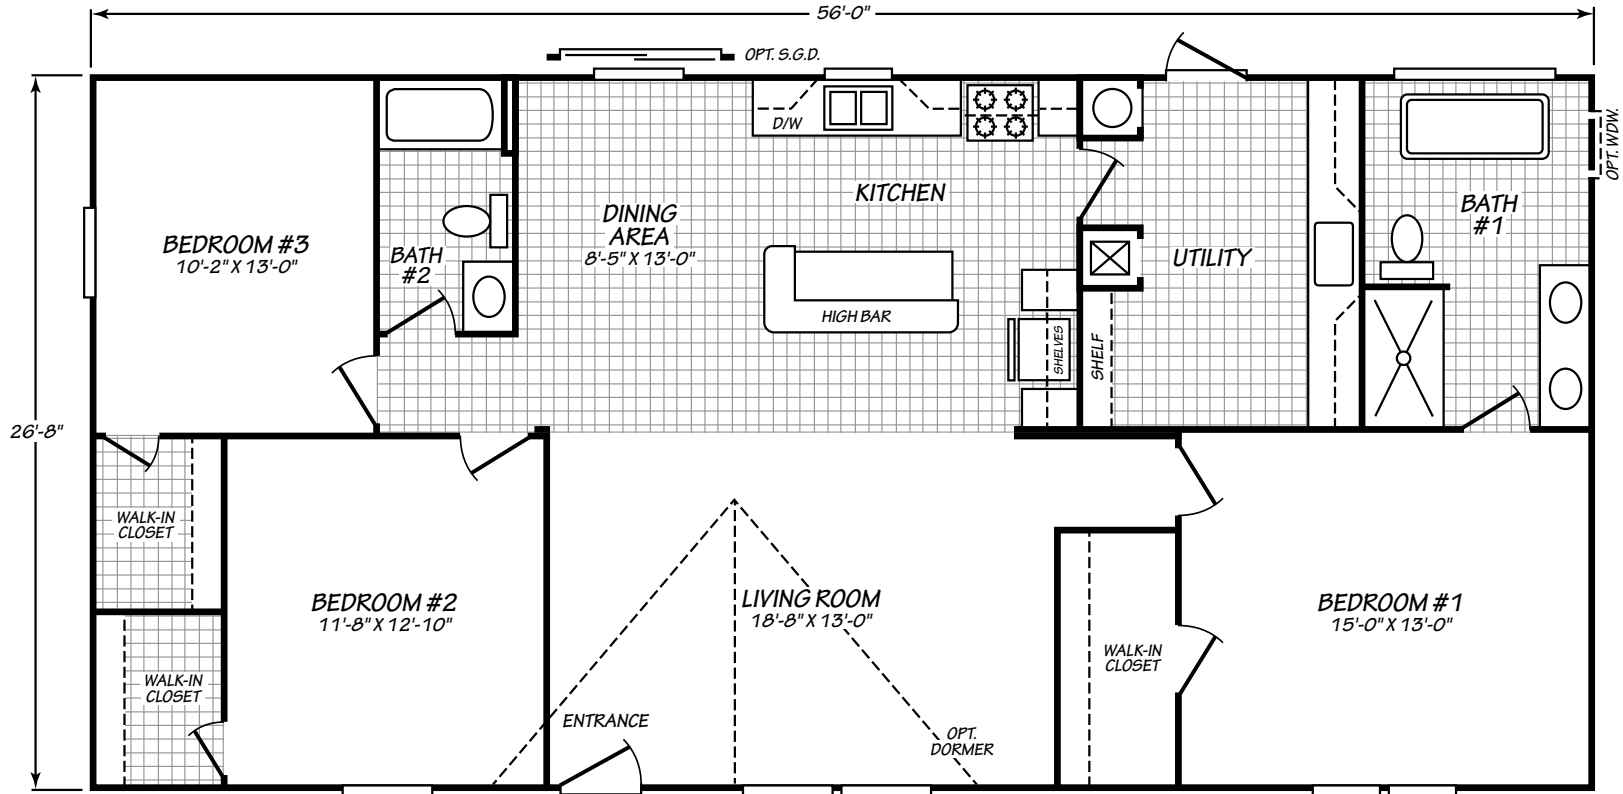

Woodford

Factory Advantage Series

1,492 SQ. FT. (Approximate) 3 Bedroom, 2 Bath

Last Updated: 8-3-22

FACTORY EXPO HOME CENTERS
739 Hwy 52 Bypass West
Lafayette TN 37083

MobileHomeExpo.com | 1-800-959-3014

IMPORTANT: Alta Cima Corp reserves the right to modify, cancel or substitute products or features of this event at any time without prior notice or obligation. Pictures and other promotional materials are representative and may depict or contain floor plans, square footages, elevations, options, upgrades, extra design features, decorations, floor coverings, specialty light fixtures, custom paint and wall coverings, window treatments, landscaping, sound and alarm systems, furnishings, appliances, and other designer/decorator features and amenities that are not included as part of the home and/or may not be available at all locations. Home, pricing and community information is subject to change, and homes to prior sale, at any time without notice or obligation. ©2020 Alta Cima Corp. All rights reserved.