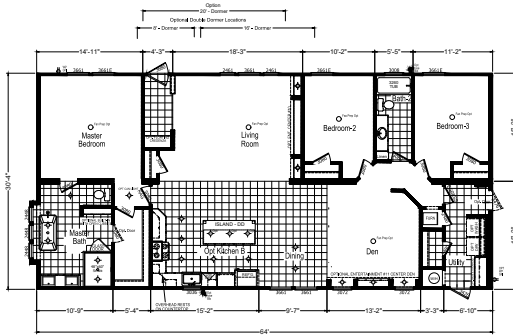

Alta Vista

Cypress Series

1,941 SQ. FT. (Approximate) 3 Bedroom, 2 Bath

Last Updated: 12-2-20

(Optional Reversed Floor Plan Available)

FACTORY SELECT HOMES
179 Highway 601 South
Lugoff, SC 29078

SelectMobileHomes.com | 1-800-706-1701