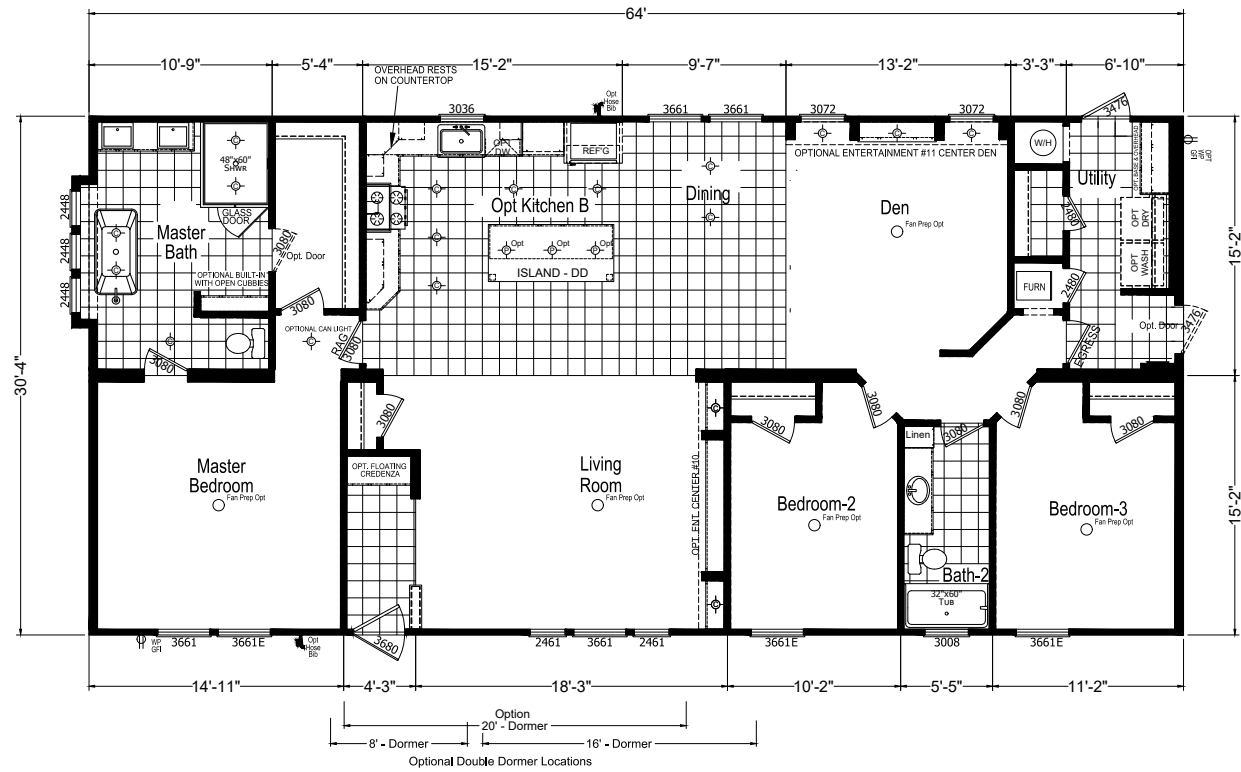

Alta Vista

Cypress Series

1,941 SQ. FT. (Approximate) 3 Bedroom, 2 Bath

Last Updated: 12-2-20

(Optional Reversed Floor Plan Available)

FACTORY SELECT HOMES
179 Highway 601 South
Lugoff, SC 29078

SelectMobileHomes.com | 1-800-706-1701