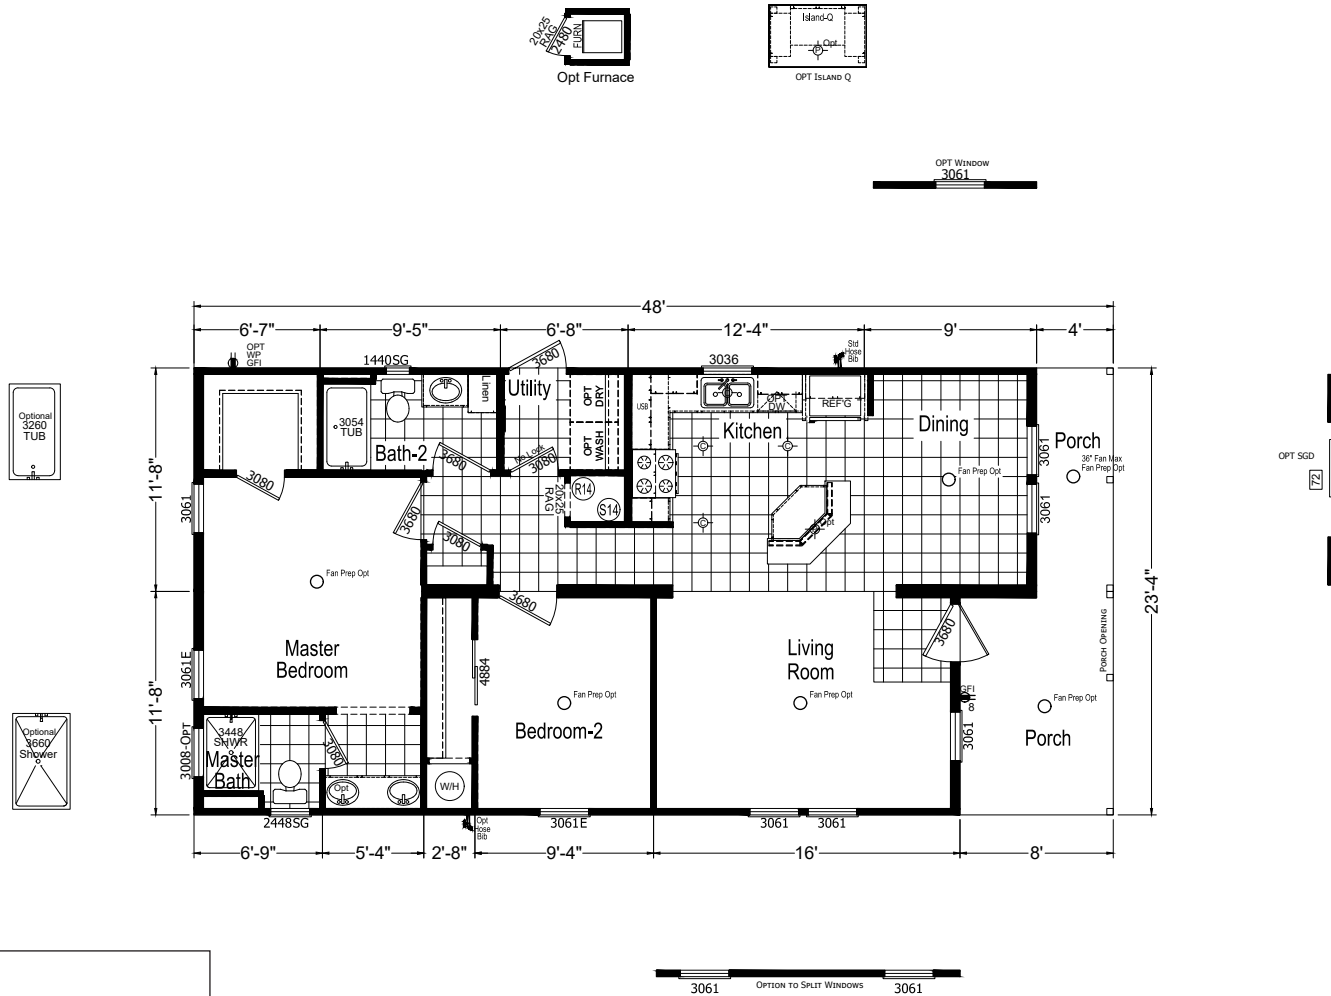

Breton

Homes of Merit Community Series

1,120 SQ. FT. (Approximate) 2 Bedroom, 2 Bath

Last Updated: 12-4-20

FACTORY SELECT HOMES
179 Highway 601 South
Lugoff, SC 29078

SelectMobileHomes.com | 1-800-706-1701