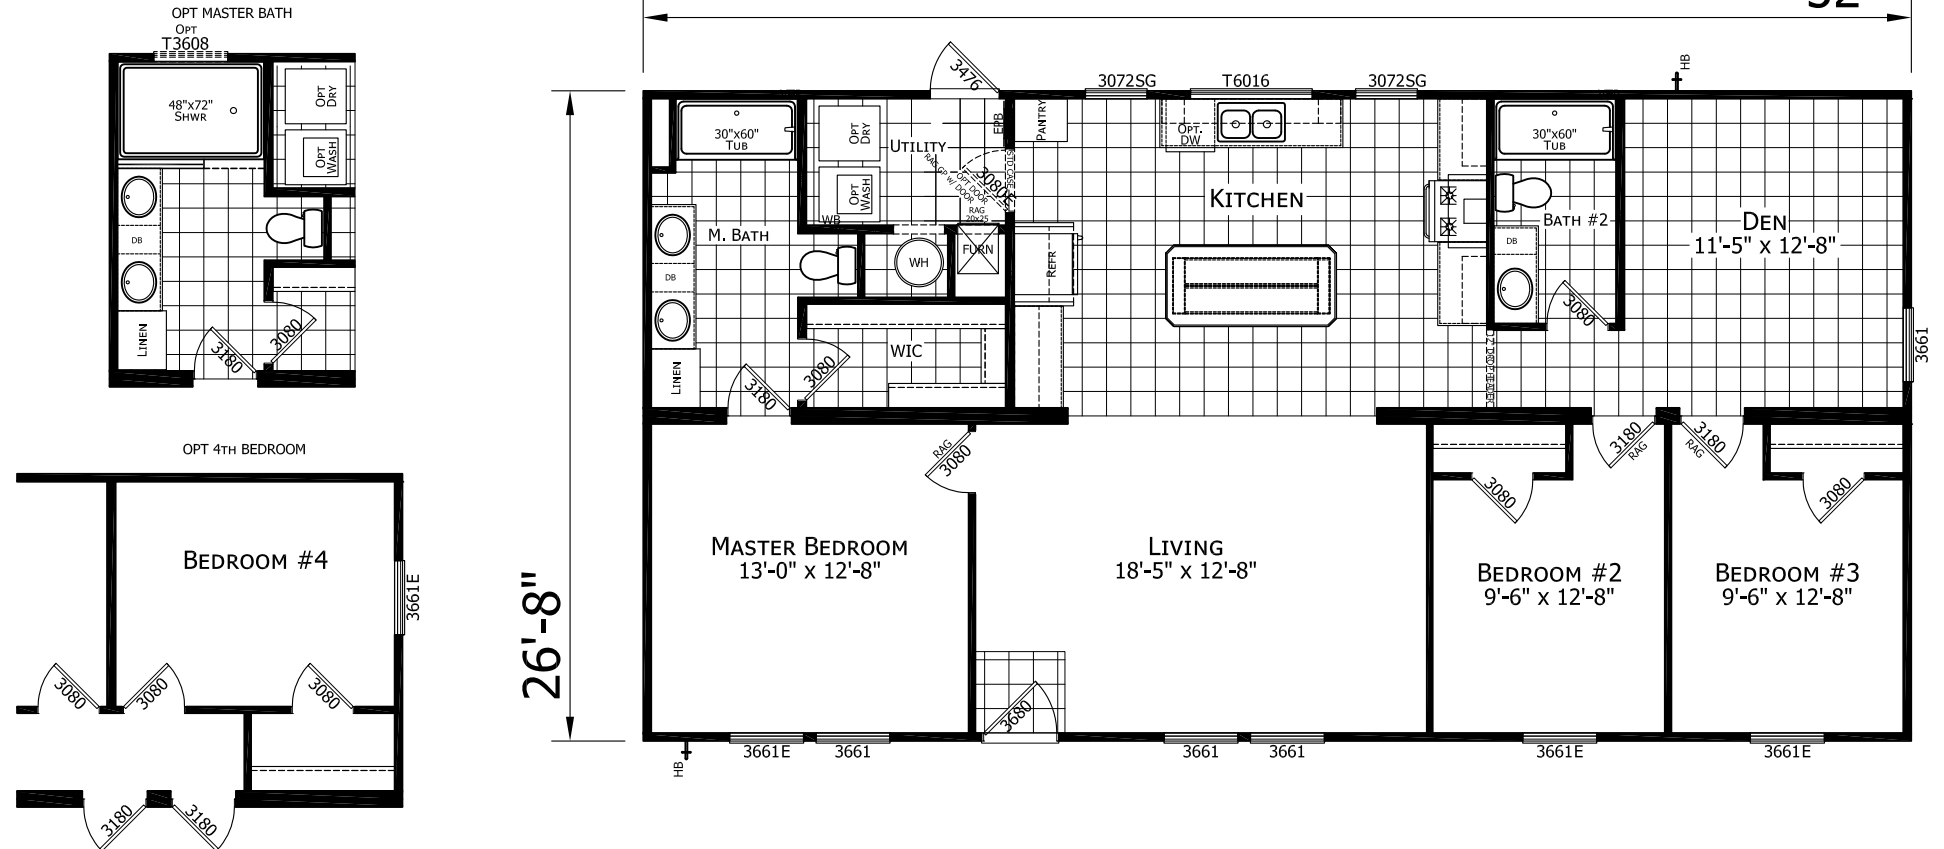

# Broxton

Dutch Elite Series

1,386 SQ. FT. (Approximate) 3 Bedroom, 2 Bath

Last Updated: 12-9-24

**FACTORY SELECT HOMES**

179 Highway 601 South  
Lugoff, SC 29078

SelectMobileHomes.com | 1-800-706-1701

**IMPORTANT:** Alta Cima Corp reserves the right to modify, cancel or substitute products or features of this event at any time without prior notice or obligation. Pictures and other promotional materials are representative and may depict or contain floor plans, square footages, elevations, options, upgrades, extra design features, decorations, floor coverings, specialty light fixtures, custom paint and wall coverings, window treatments, landscaping, sound and alarm systems, furnishings, appliances, and other designer/decorator features and amenities that are not included as part of the home and/or may not be available at all locations. Home, pricing and community information is subject to change, and homes to prior sale, at any time without notice or obligation. ©2020 Alta Cima Corp. All rights reserved.