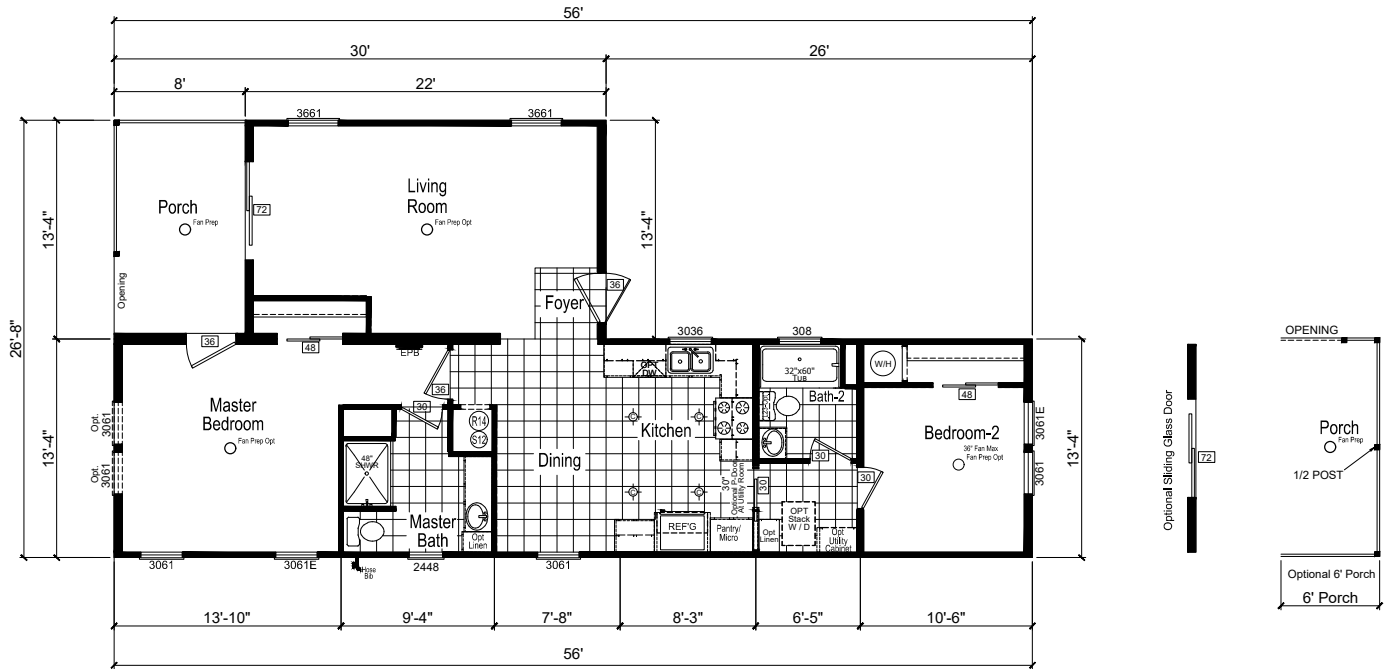

Copper

Homes of Merit Community Series

1,043 SQ. FT. (Approximate) 2 Bedroom, 2 Bath

Last Updated: 12-4-20

FACTORY SELECT HOMES
 179 Highway 601 South
 Lugoff, SC 29078

SelectMobileHomes.com | 1-800-706-1701