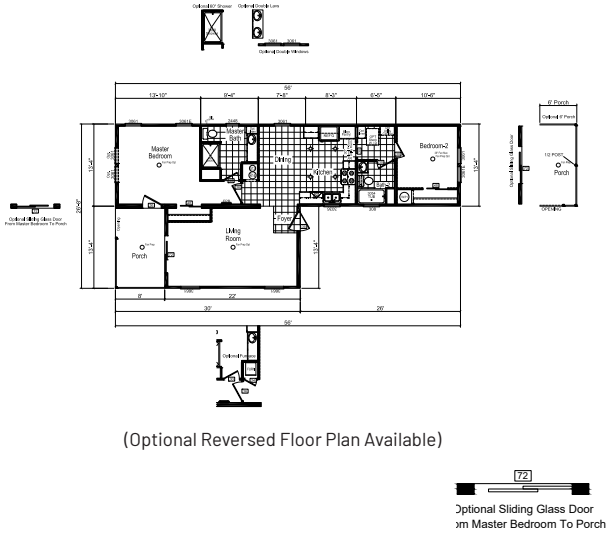

Copper

Homes of Merit Community Series

1,043 SQ. FT. (Approximate) 2 Bedroom, 2 Bath

Last Updated: 12-4-20

FACTORY SELECT HOMES
 179 Highway 601 South
 Lugoff, SC 29078

SelectMobileHomes.com | 1-800-706-1701