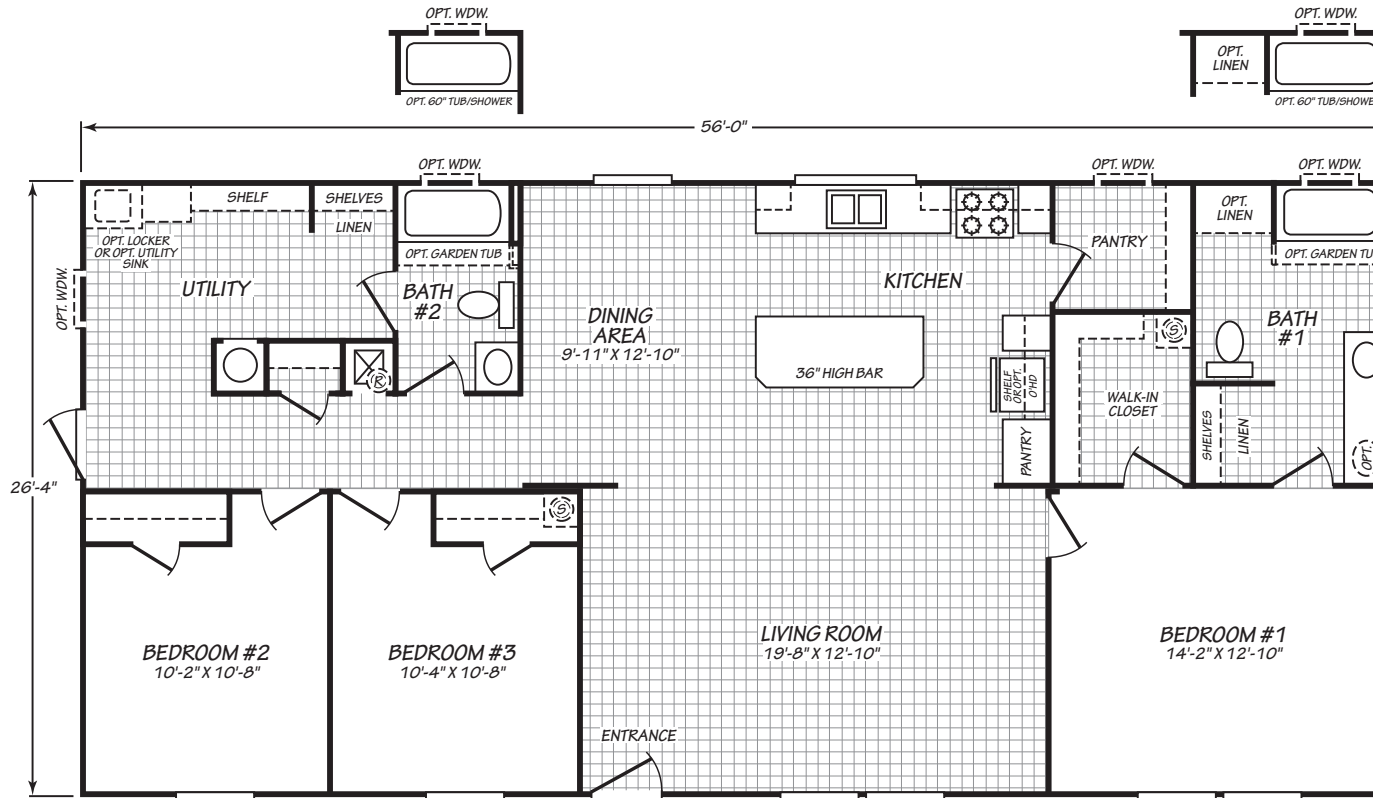

Culloden

Summit Series

1,474 SQ. FT. (Approximate) 3 Bedrooms, 2 Baths

Last Updated: 7-26-22

FACTORY SELECT HOMES
179 Highway 601 South
Lugoff, SC 29078

SelectMobileHomes.com | 1-800-706-1701

IMPORTANT: Alta Cima Corp reserves the right to modify, cancel or substitute products or features of this event at any time without prior notice or obligation. Pictures and other promotional materials are representative and may depict or contain floor plans, square footages, elevations, options, upgrades, extra design features, decorations, floor coverings, specialty light fixtures, custom paint and wall coverings, window treatments, landscaping, sound and alarm systems, furnishings, appliances, and other designer/decorator features and amenities that are not included as part of the home and/or may not be available at all locations. Home, pricing and community information is subject to change, and homes to prior sale, at any time without notice or obligation. ©2020 Alta Cima Corp. All rights reserved.