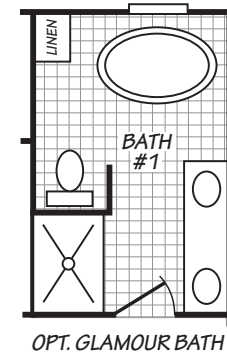

Culloden

Summit Series

1,474 SQ. FT. (Approximate) 3 Bedrooms, 2 Baths

Last Updated: 7-26-22

FACTORY SELECT HOMES
179 Highway 601 South
Lugoff, SC 29078

SelectMobileHomes.com | 1-800-706-1701

IMPORTANT: Alta Cima Corp reserves the right to modify, cancel or substitute products or features of this event at any time without prior notice or obligation. Pictures and other promotional materials are representative and may depict or contain floor plans, square footages, elevations, options, upgrades, extra design features, decorations, floor coverings, specialty light fixtures, custom paint and wall coverings, window treatments, landscaping, sound and alarm systems, furnishings, appliances, and other designer/decorator features and amenities that are not included as part of the home and/or may not be available at all locations. Home, pricing and community information is subject to change, and homes to prior sale, at any time without notice or obligation. ©2020 Alta Cima Corp. All rights reserved.