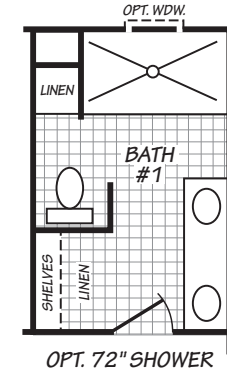

Culloden

Summit Series

1,474 SQ. FT. (Approximate) 3 Bedrooms, 2 Baths

Last Updated: 7-26-22

FACTORY SELECT HOMES
179 Highway 601 South
Lugoff, SC 29078

SelectMobileHomes.com | 1-800-706-1701

IMPORTANT: Alta Cima Corp reserves the right to modify, cancel or substitute products or features of this event at any time without prior notice or obligation. Pictures and other promotional materials are representative and may depict or contain floor plans, square footages, elevations, options, upgrades, extra design features, decorations, floor coverings, specialty light fixtures, custom paint and wall coverings, window treatments, landscaping, sound and alarm systems, furnishings, appliances, and other designer/decorator features and amenities that are not included as part of the home and/or may not be available at all locations. Home, pricing and community information is subject to change, and homes to prior sale, at any time without notice or obligation. ©2020 Alta Cima Corp. All rights reserved.