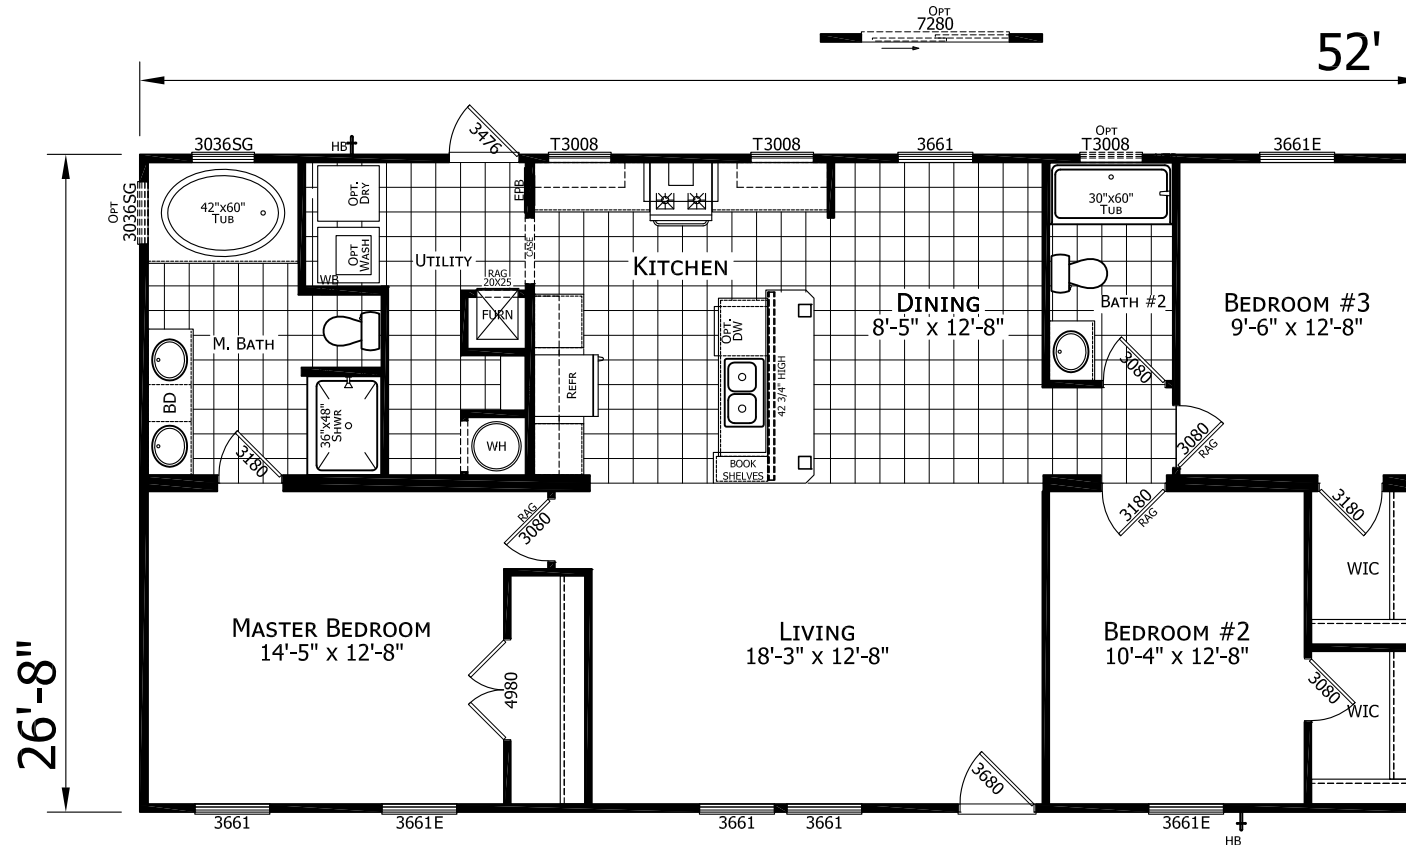

# Cutbert

Dutch Elite Series

1,387 SQ. FT. (Approximate) 3 Bedroom, 2 Bath

Last Updated: 12-9-24

**FACTORY SELECT HOMES**

179 Highway 601 South  
Lugoff, SC 29078

SelectMobileHomes.com | 1-800-706-1701

**IMPORTANT:** Alta Cima Corp reserves the right to modify, cancel or substitute products or features of this event at any time without prior notice or obligation. Pictures and other promotional materials are representative and may depict or contain floor plans, square footages, elevations, options, upgrades, extra design features, decorations, floor coverings, specialty light fixtures, custom paint and wall coverings, window treatments, landscaping, sound and alarm systems, furnishings, appliances, and other designer/decorator features and amenities that are not included as part of the home and/or may not be available at all locations. Home, pricing and community information is subject to change, and homes to prior sale, at any time without notice or obligation. ©2020 Alta Cima Corp. All rights reserved.