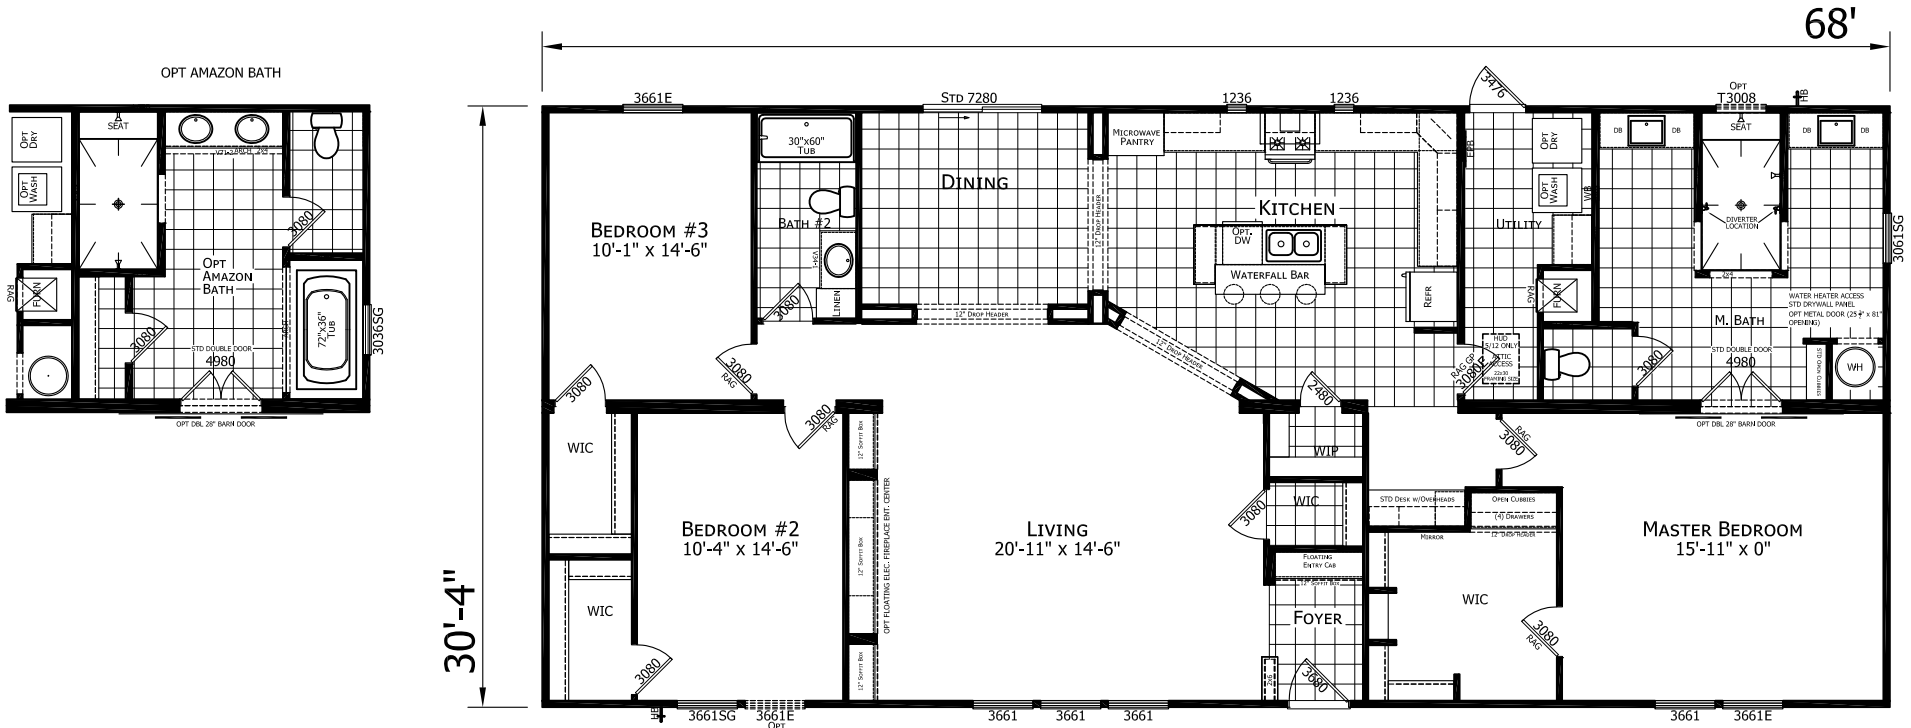

# Drexler

Dutch Elite Series

2,062 SQ. FT. (Approximate) 3 Bedroom, 2 Bath

Last Updated: 12-9-24

**FACTORY SELECT HOMES**

179 Highway 601 South  
Lugoff, SC 29078

SelectMobileHomes.com | 1-800-706-1701

**IMPORTANT:** Alta Cima Corp reserves the right to modify, cancel or substitute products or features of this event at any time without prior notice or obligation. Pictures and other promotional materials are representative and may depict or contain floor plans, square footages, elevations, options, upgrades, extra design features, decorations, floor coverings, specialty light fixtures, custom paint and wall coverings, window treatments, landscaping, sound and alarm systems, furnishings, appliances, and other designer/decorator features and amenities that are not included as part of the home and/or may not be available at all locations. Home, pricing and community information is subject to change, and homes to prior sale, at any time without notice or obligation. ©2020 Alta Cima Corp. All rights reserved.