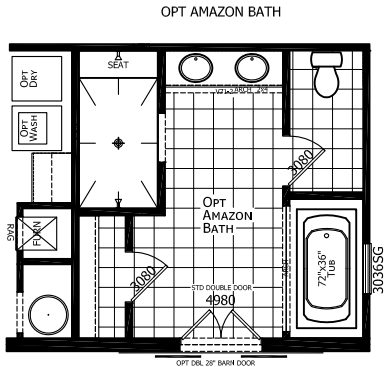

# Drexler

Dutch Elite Series

2,062 SQ. FT. (Approximate) 3 Bedroom, 2 Bath

Last Updated: 12-9-24

**FACTORY SELECT HOMES**

179 Highway 601 South  
Lugoff, SC 29078

SelectMobileHomes.com | 1-800-706-1701

**IMPORTANT:** Alta Cima Corp reserves the right to modify, cancel or substitute products or features of this event at any time without prior notice or obligation. Pictures and other promotional materials are representative and may depict or contain floor plans, square footages, elevations, options, upgrades, extra design features, decorations, floor coverings, specialty light fixtures, custom paint and wall coverings, window treatments, landscaping, sound and alarm systems, furnishings, appliances, and other designer/decorator features and amenities that are not included as part of the home and/or may not be available at all locations. Home, pricing and community information is subject to change, and homes to prior sale, at any time without notice or obligation. ©2020 Alta Cima Corp. All rights reserved.