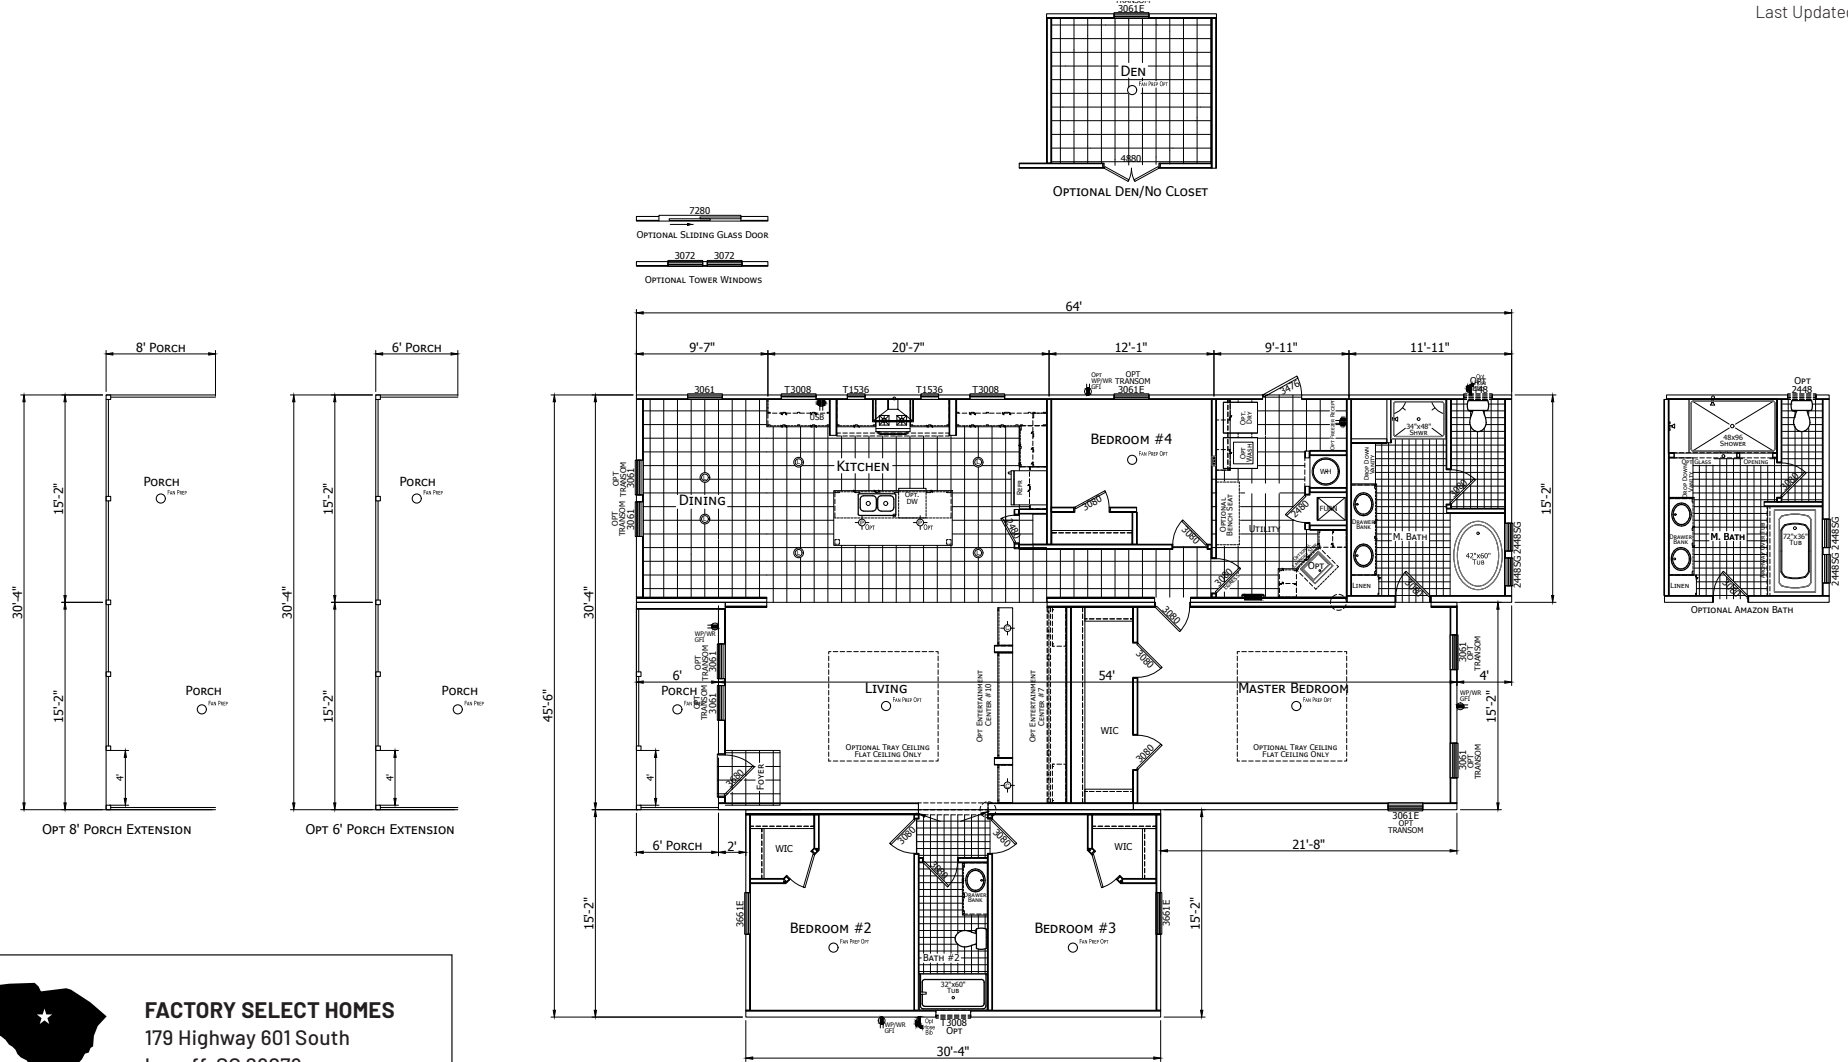

# Elmrock

Cypress Series

2,252 SQ. FT. (Approximate) 4 Bedroom, 2 Bath

Last Updated: 12-2-20

**FACTORY SELECT HOMES**  
 179 Highway 601 South  
 Lugoff, SC 29078

SelectMobileHomes.com | 1-800-706-1701

**IMPORTANT:** Alta Cima Corp reserves the right to modify, cancel or substitute products or features of this event at any time without prior notice or obligation. Pictures and other promotional materials are representative and may depict or contain floor plans, square footages, elevations, options, upgrades, extra design features, decorations, floor coverings, specialty light fixtures, custom paint and wall coverings, window treatments, landscaping, sound and alarm systems, furnishings, appliances, and other designer/decorator features and amenities that are not included as part of the home and/or may not be available at all locations. Home, pricing and community information is subject to change, and homes to prior sale, at any time without notice or obligation. ©2020 Alta Cima Corp. All rights reserved.