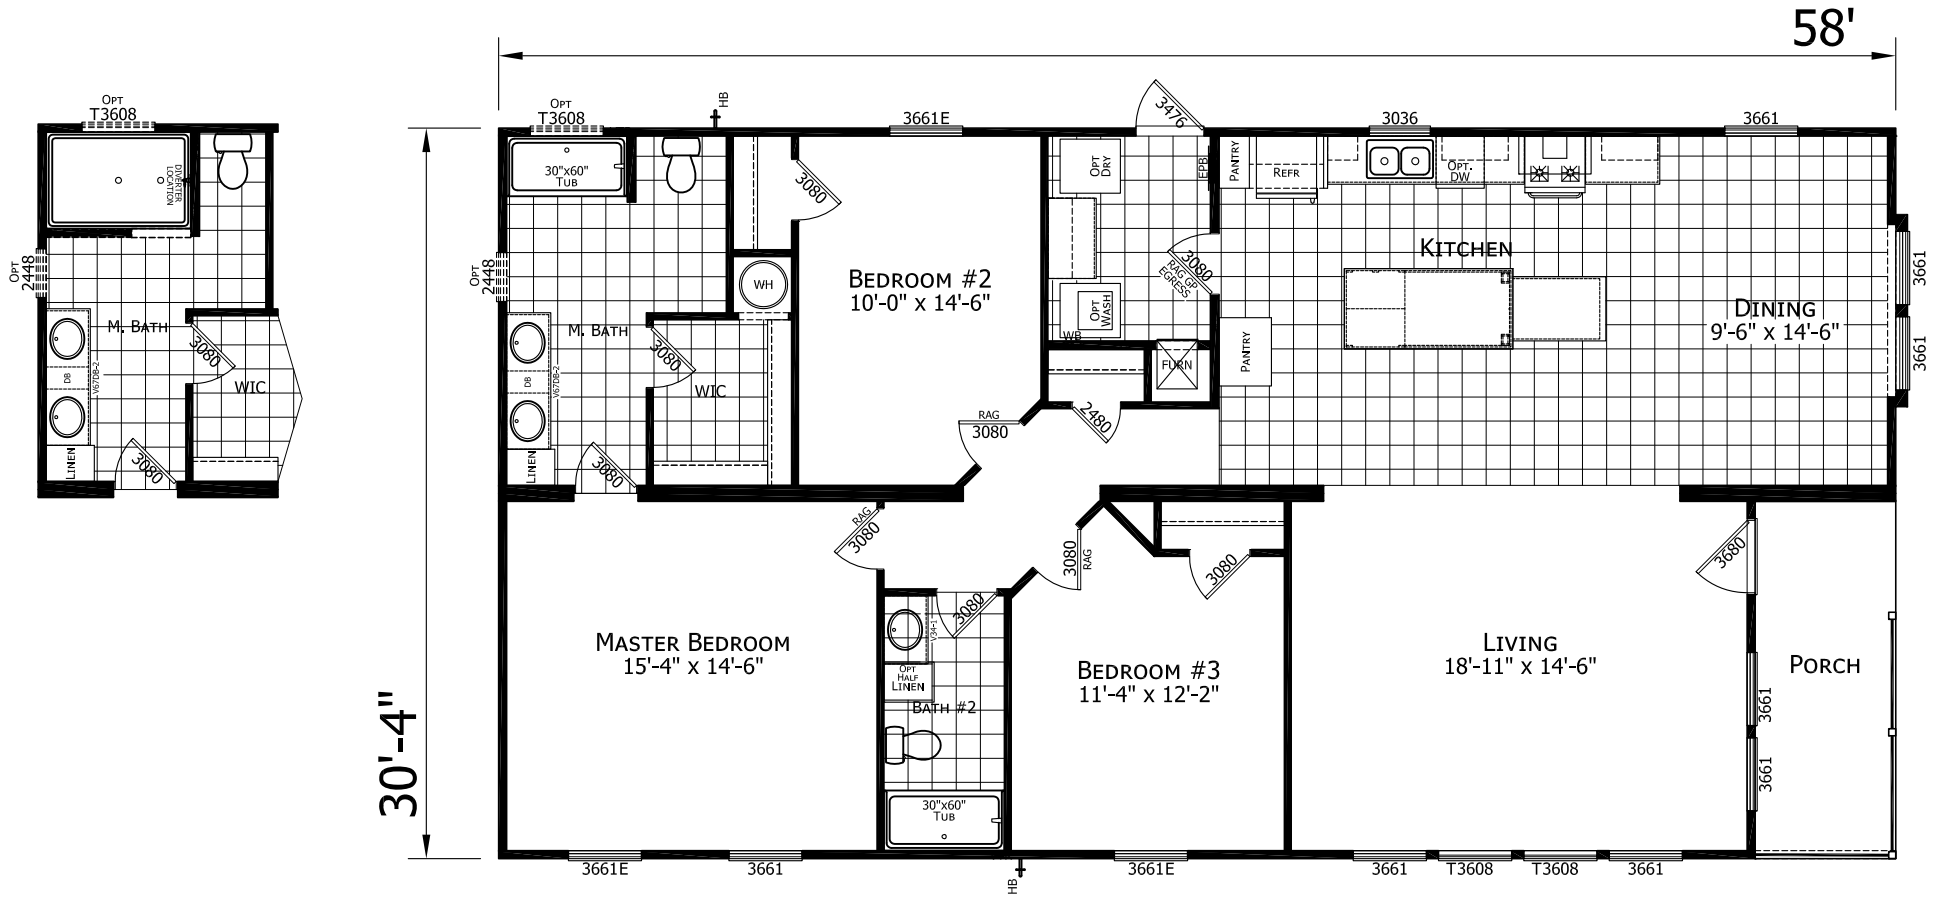

Glynn

Dutch Elite Series

1,760 SQ. FT. (Approximate) 3 Bedroom, 2 Bath

Last Updated: 12-9-24

FACTORY SELECT HOMES

179 Highway 601 South
Lugoff, SC 29078

SelectMobileHomes.com | 1-800-706-1701

IMPORTANT: Alta Cima Corp reserves the right to modify, cancel or substitute products or features of this event at any time without prior notice or obligation. Pictures and other promotional materials are representative and may depict or contain floor plans, square footages, elevations, options, upgrades, extra design features, decorations, floor coverings, specialty light fixtures, custom paint and wall coverings, window treatments, landscaping, sound and alarm systems, furnishings, appliances, and other designer/decorator features and amenities that are not included as part of the home and/or may not be available at all locations. Home, pricing and community information is subject to change, and homes to prior sale, at any time without notice or obligation. ©2020 Alta Cima Corp. All rights reserved.