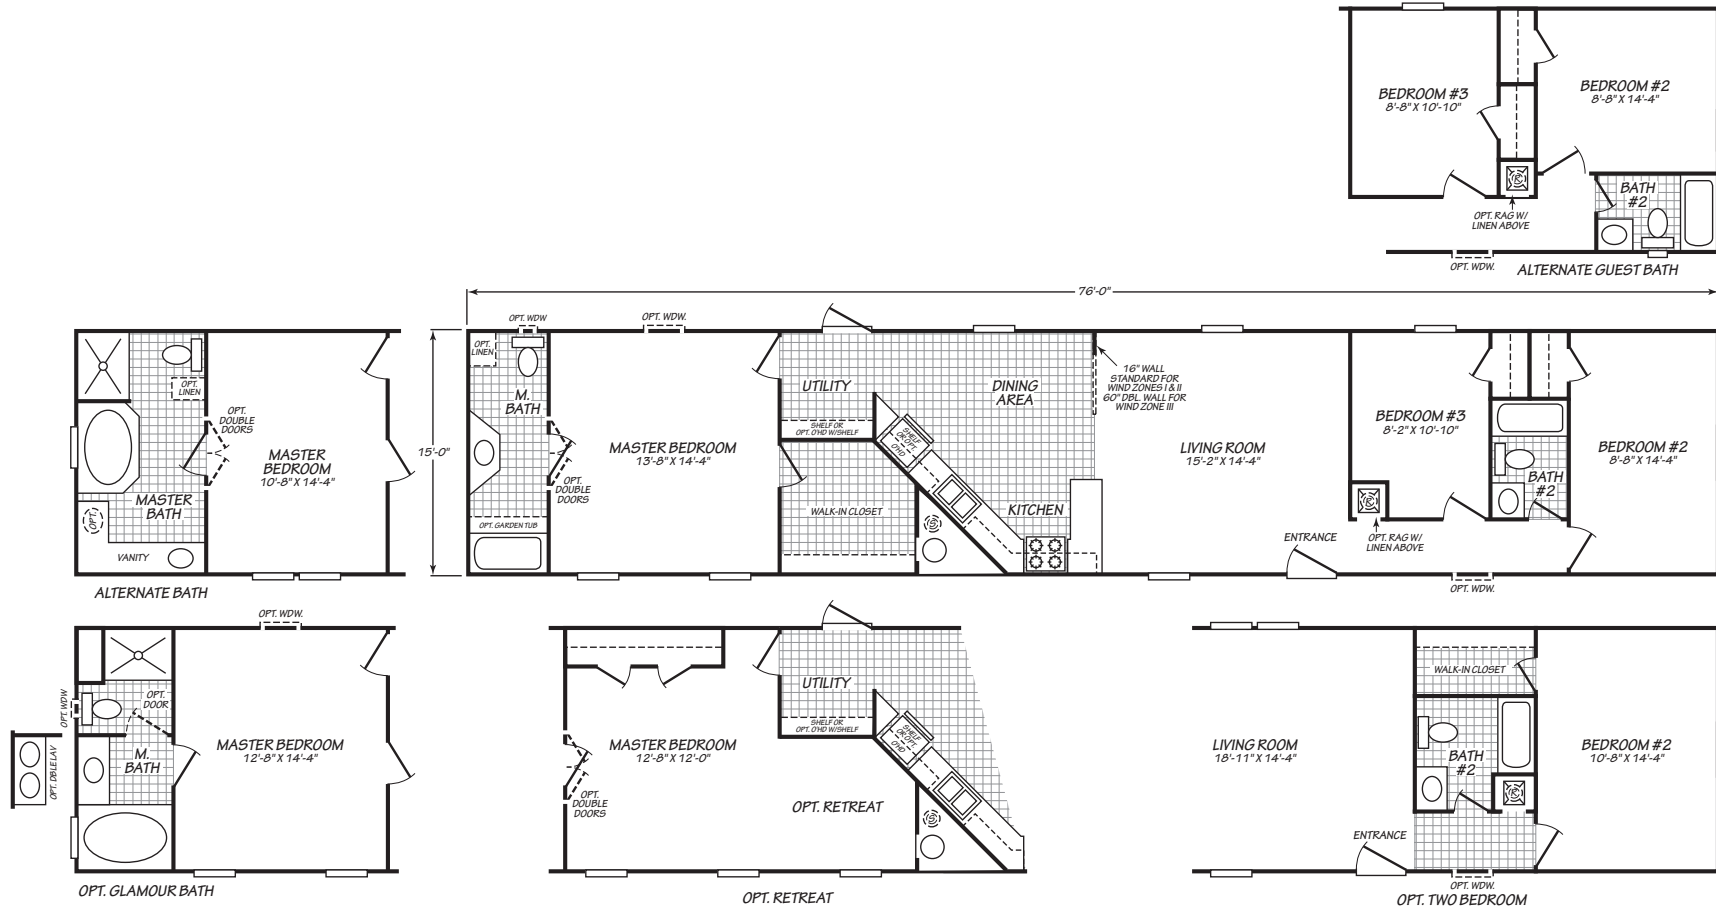

Gray Court

Westfield Classic Series

1,140 SQ. FT. (Approximate) 3 Bedroom, 2 Bath

Last Updated: 12-7-20

FACTORY SELECT HOMES
179 Highway 601 South
Lugoff, SC 29078

SelectMobileHomes.com | 1-800-706-1701

IMPORTANT: Alta Cima Corp reserves the right to modify, cancel or substitute products or features of this event at any time without prior notice or obligation. Pictures and other promotional materials are representative and may depict or contain floor plans, square footages, elevations, options, upgrades, extra design features, decorations, floor coverings, specialty light fixtures, custom paint and wall coverings, window treatments, landscaping, sound and alarm systems, furnishings, appliances, and other designer/decorator features and amenities that are not included as part of the home and/or may not be available at all locations. Home, pricing and community information is subject to change, and homes to prior sale, at any time without notice or obligation. ©2020 Alta Cima Corp. All rights reserved.