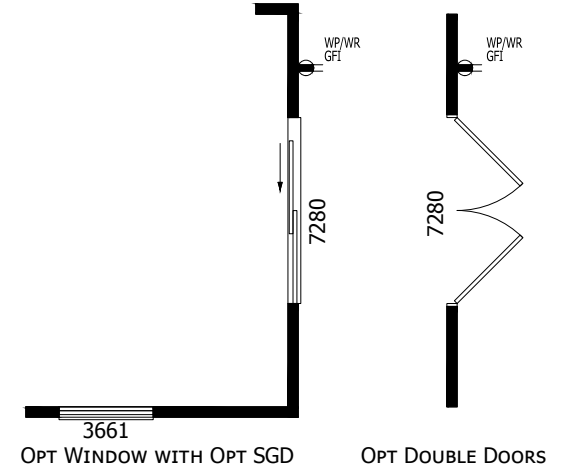

Hamblen

Trinity Series

493 SQ. FT. (Approximate) 1 Bedroom, 1 Bath

Last Updated: 10-31-24

FACTORY SELECT HOMES
179 Highway 601 South
Lugoff, SC 29078

SelectMobileHomes.com | 1-800-706-1701

IMPORTANT: Alta Cima Corp reserves the right to modify, cancel or substitute products or features of this event at any time without prior notice or obligation. Pictures and other promotional materials are representative and may depict or contain floor plans, square footages, elevations, options, upgrades, extra design features, decorations, floor coverings, specialty light fixtures, custom paint and wall coverings, window treatments, landscaping, sound and alarm systems, furnishings, appliances, and other designer/decorator features and amenities that are not included as part of the home and/or may not be available at all locations. Home, pricing and community information is subject to change, and homes to prior sale, at any time without notice or obligation. ©2020 Alta Cima Corp. All rights reserved.