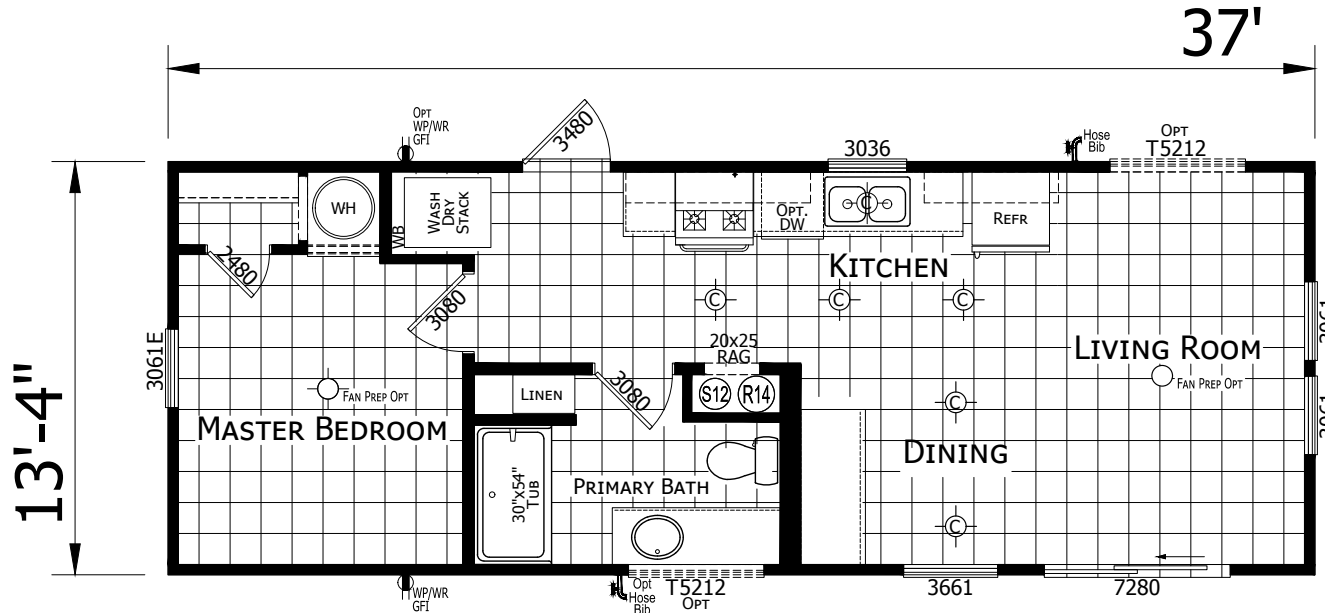

Hamblen

Trinity Series

493 SQ. FT. (Approximate) 1 Bedroom, 1 Bath

Last Updated: 10-31-24

FACTORY SELECT HOMES
179 Highway 601 South
Lugoff, SC 29078

SelectMobileHomes.com | 1-800-706-1701

IMPORTANT: Alta Cima Corp reserves the right to modify, cancel or substitute products or features of this event at any time without prior notice or obligation. Pictures and other promotional materials are representative and may depict or contain floor plans, square footages, elevations, options, upgrades, extra design features, decorations, floor coverings, specialty light fixtures, custom paint and wall coverings, window treatments, landscaping, sound and alarm systems, furnishings, appliances, and other designer/decorator features and amenities that are not included as part of the home and/or may not be available at all locations. Home, pricing and community information is subject to change, and homes to prior sale, at any time without notice or obligation. ©2020 Alta Cima Corp. All rights reserved.