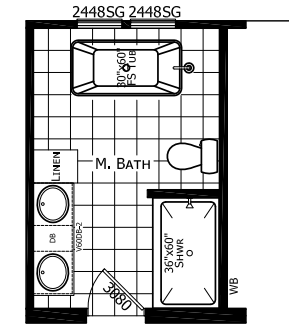

Hopewell

Dutch Elite Series

1,493 SQ. FT. (Approximate) 3 Bedroom, 2 Bath

Last Updated: 12-9-24

OPTION MASTER BATH #3

OPTION MASTER BATH #2

FACTORY SELECT HOMES
179 Highway 601 South
Lugoff, SC 29078

SelectMobileHomes.com | 1-800-706-1701