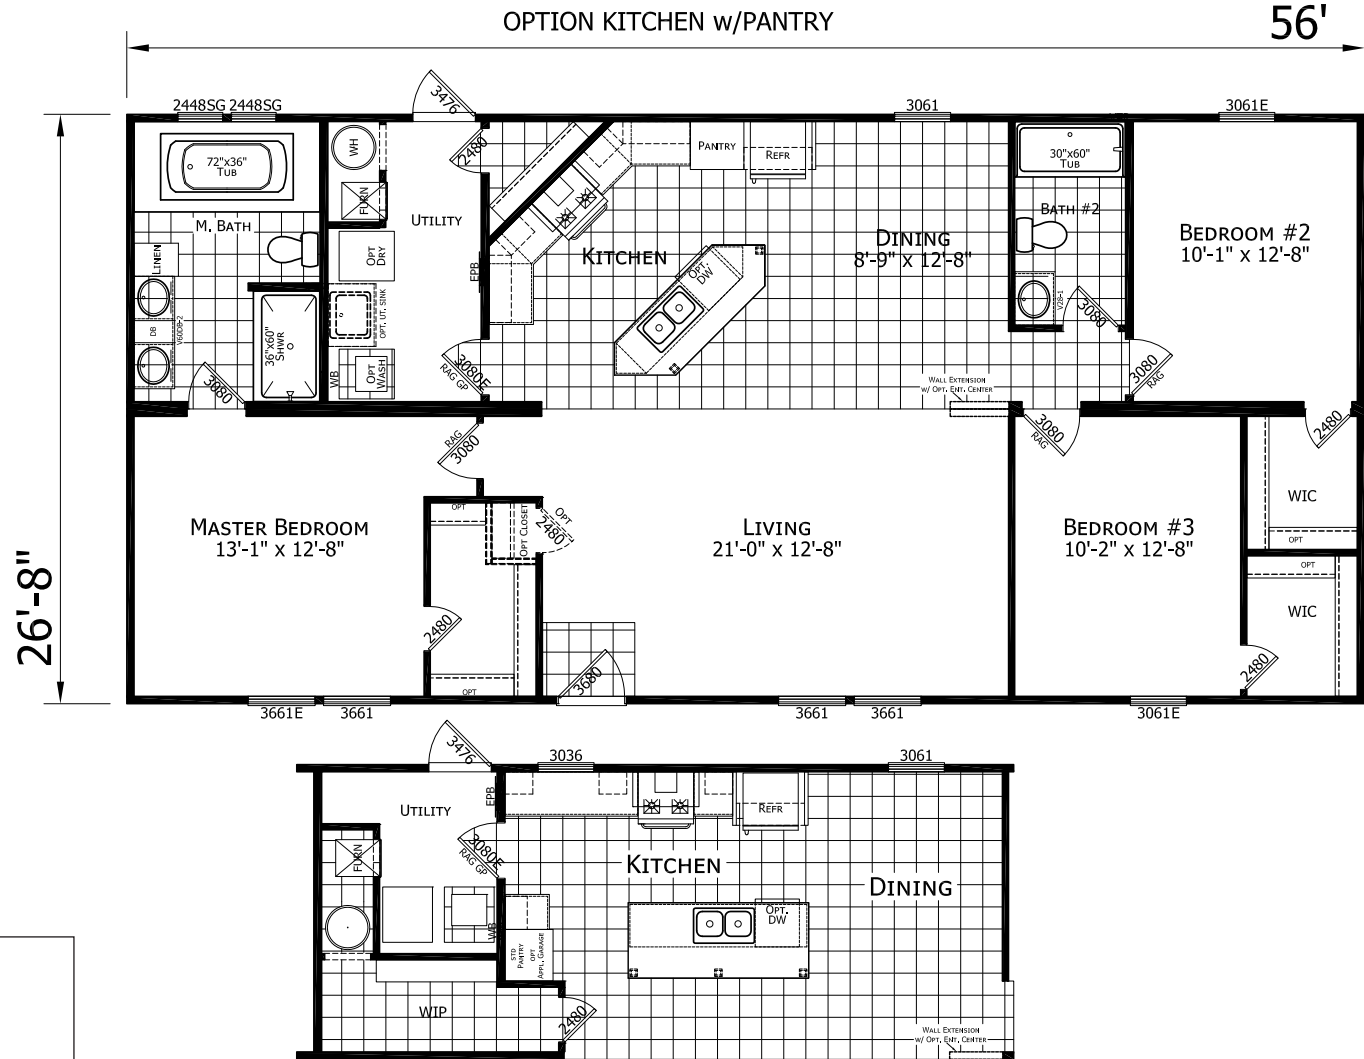

Hopewell

Dutch Elite Series

1,493 SQ. FT. (Approximate) 3 Bedroom, 2 Bath

Last Updated: 12-9-24

OPTION MASTER BATH #3

OPTION MASTER BATH #2

FACTORY SELECT HOMES
179 Highway 601 South
Lugoff, SC 29078

SelectMobileHomes.com | 1-800-706-1701