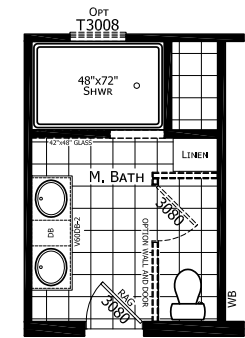

Hopewell

Dutch Elite Series

1,493 SQ. FT. (Approximate) 3 Bedroom, 2 Bath

Last Updated: 12-9-24

OPTION MASTER BATH #3

OPTION MASTER BATH #2

FACTORY SELECT HOMES
179 Highway 601 South
Lugoff, SC 29078

SelectMobileHomes.com | 1-800-706-1701